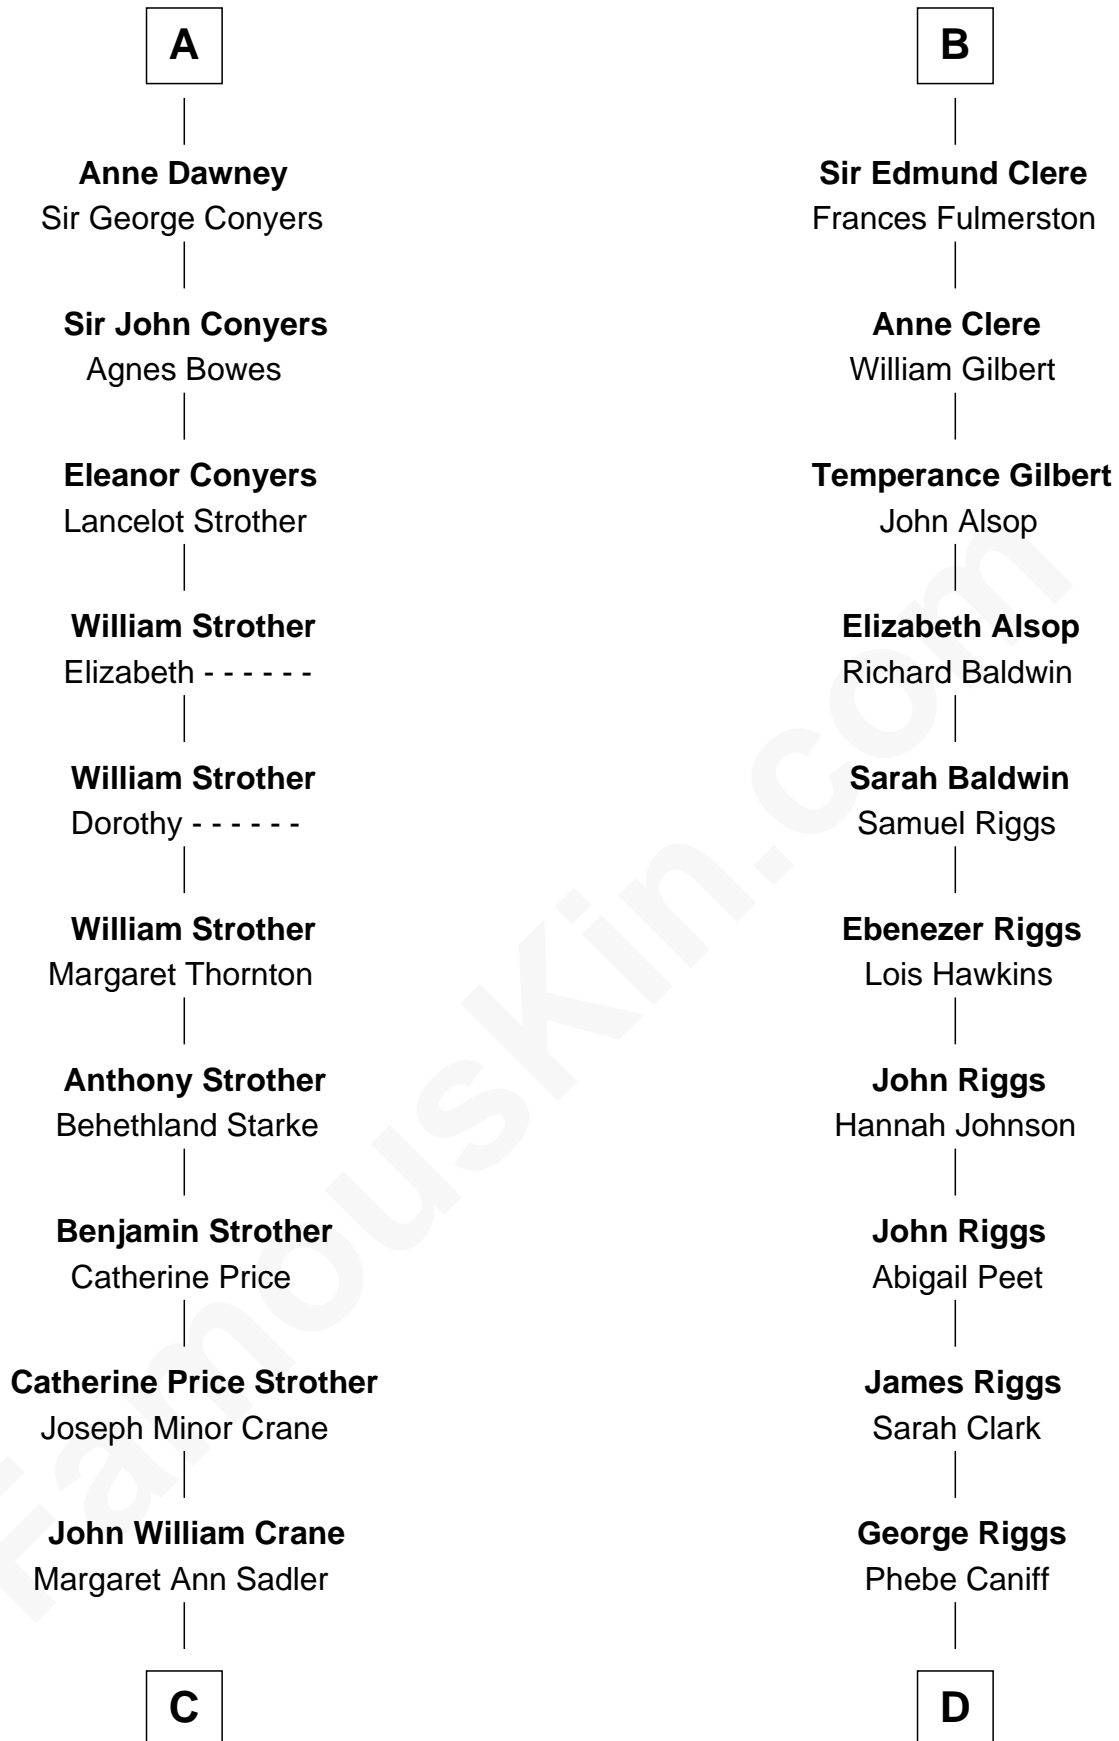

FamousKin.com
Relationship Chart of
Randolph Scott
Movie Actor

19th cousin 1 time removed of

Mamie (Doud) Eisenhower
First Lady of President Dwight Eisenhower

C

Joseph Minor Crane

Lavinia Lionberger

Lucy Lionberger Crane

George Grant Scott

Randolph Scott

Movie Actor

D

Maria Riggs

Eli Doud

Royal Houghton Doud

Mary Cornelia Sheldon

John Sheldon Doud

Elivera Mathilda Carlson

Mamie (Doud) Eisenhower

First Lady of Dwight Eisenhower

FamousKin.com