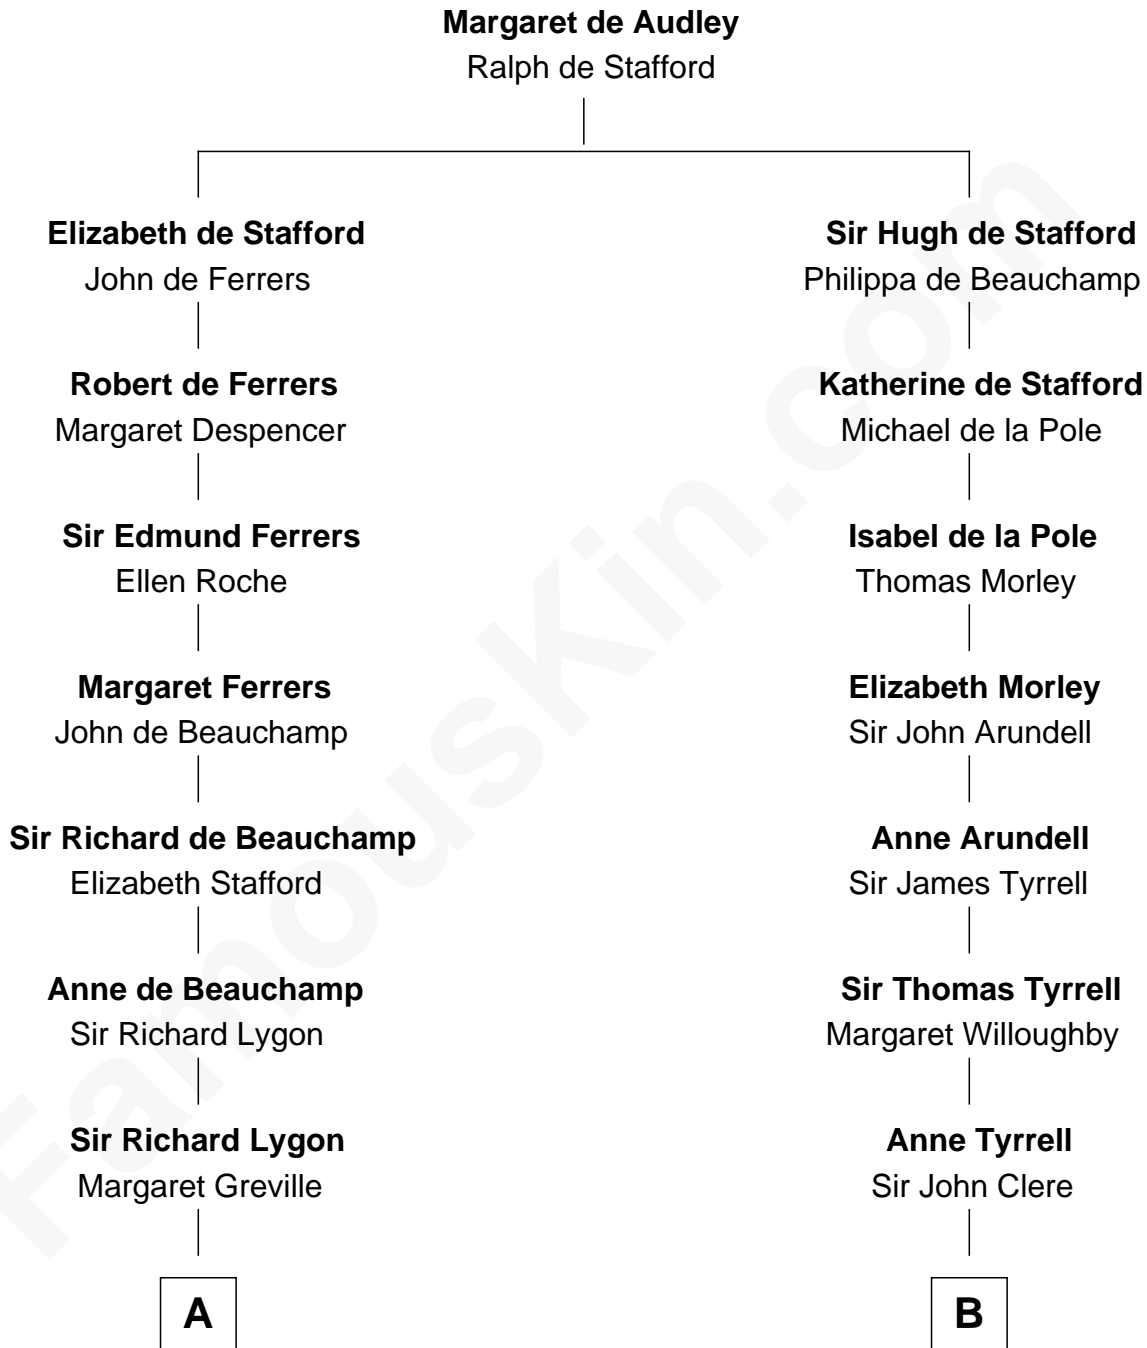

FamousKin.com Relationship Chart of

Randolph Scott

Movie Actor

20th cousin of

Mamie (Doud) Eisenhower

First Lady of President Dwight Eisenhower

C

John William Crane
Margaret Ann Sadler

Joseph Minor Crane
Lavinia Lionberger

Lucy Lionberger Crane
George Grant Scott

Randolph Scott
Movie Actor

D

Maria Riggs
Eli Doud

Royal Houghton Doud
Mary Cornelia Sheldon

John Sheldon Doud
Elivera Mathilda Carlson

Mamie (Doud) Eisenhower
First Lady of Dwight Eisenhower

FamousKin.com