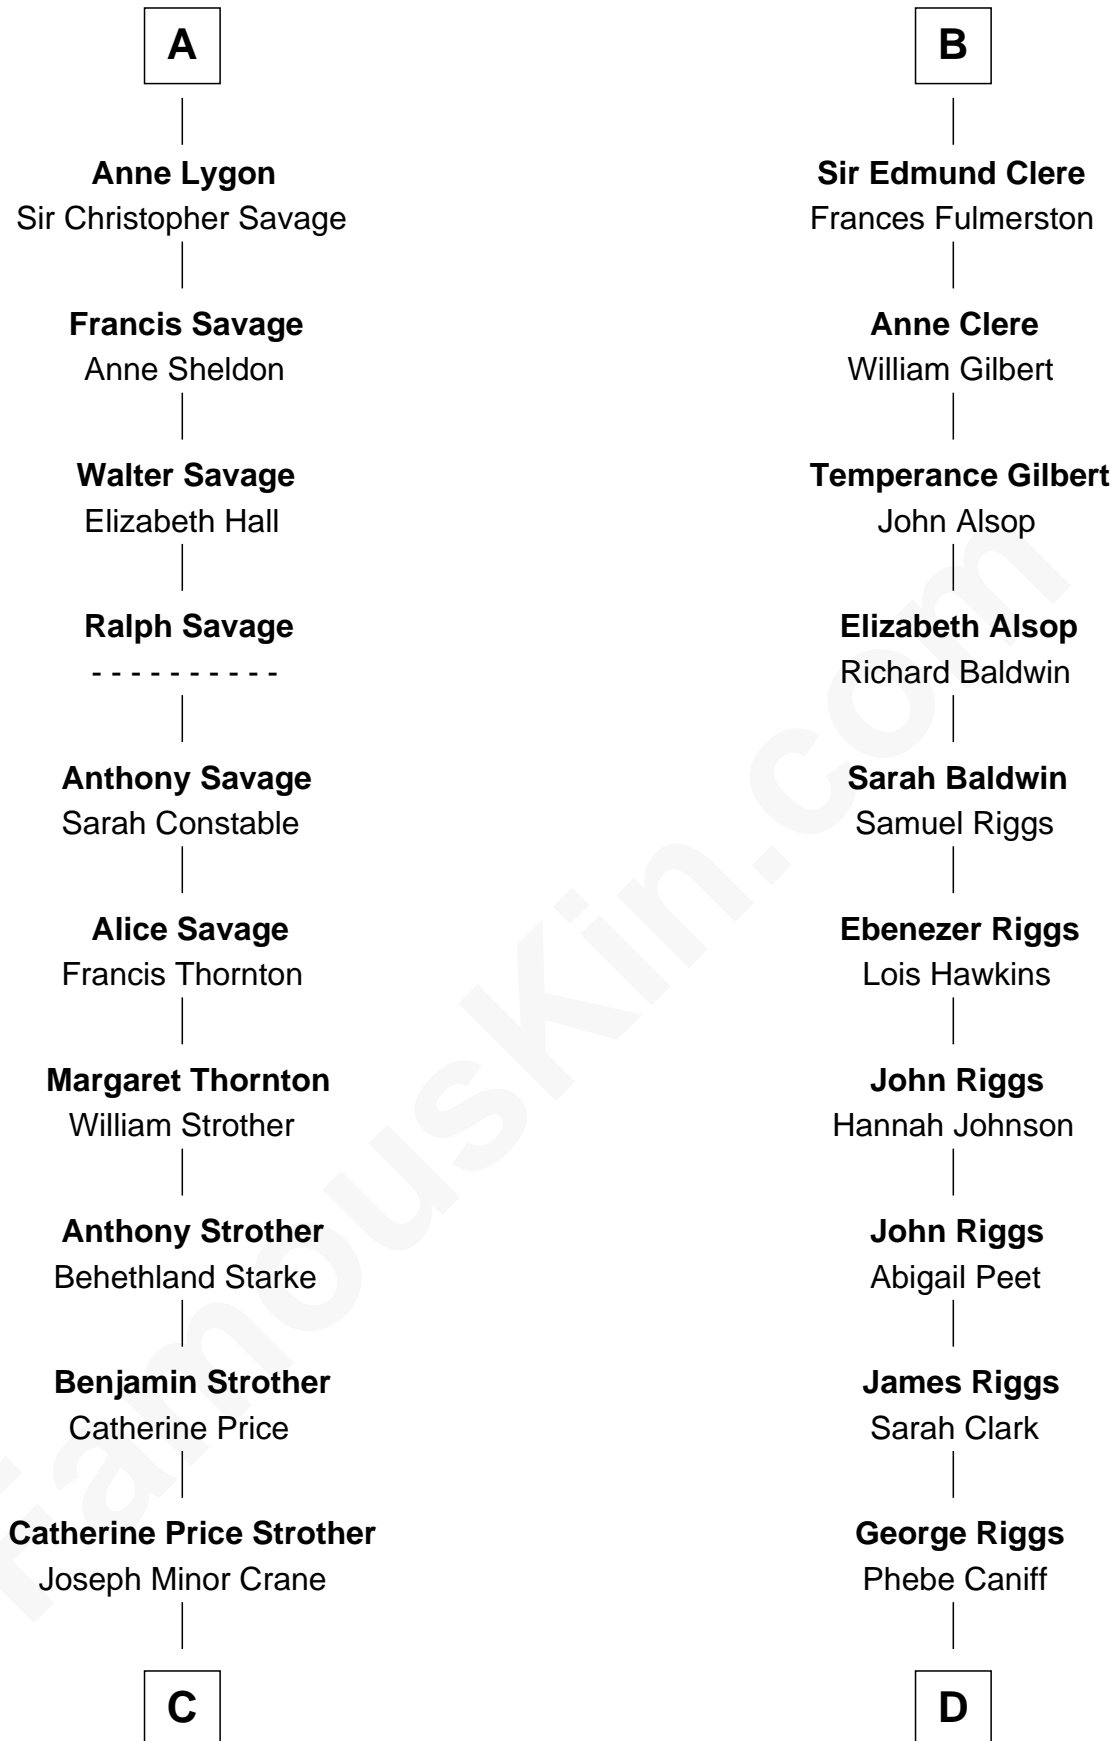

FamousKin.com Relationship Chart of

Randolph Scott

Movie Actor

20th cousin of

Mamie (Doud) Eisenhower

First Lady of President Dwight Eisenhower

C

John William Crane
Margaret Ann Sadler

Joseph Minor Crane
Lavinia Lionberger

Lucy Lionberger Crane
George Grant Scott

Randolph Scott
Movie Actor

D

Maria Riggs
Eli Doud

Royal Houghton Doud
Mary Cornelia Sheldon

John Sheldon Doud
Elivera Mathilda Carlson

Mamie (Doud) Eisenhower
First Lady of Dwight Eisenhower

FamousKin.com