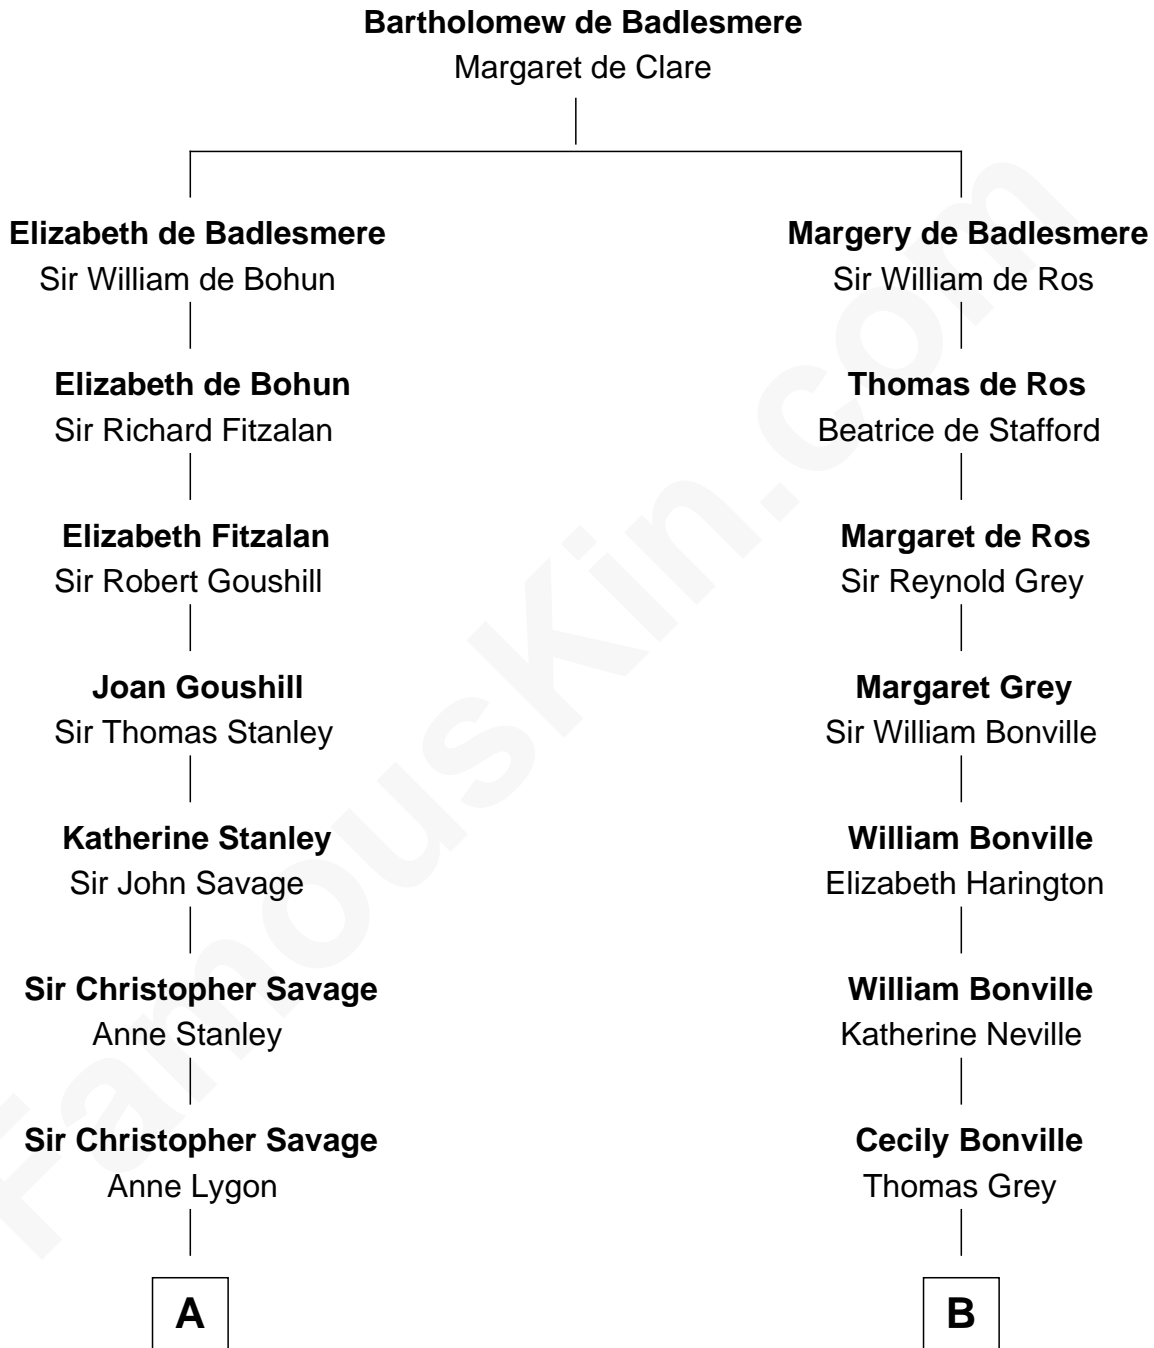

**FamousKin.com**  
**Relationship Chart of**  
**Randolph Scott**  
*Movie Actor*

19th cousin 2 times removed of  
**Herbert Hoover**  
*31st U.S. President*

**C**

**Joseph Minor Crane**

Lavinia Lionberger

**Lucy Lionberger Crane**

George Grant Scott

**Randolph Scott**

*Movie Actor*

**D**

**Endymia Winn**

Thomas Sherwood

**Lucinda Sherwood**

John Minthorn

**Theodore Minthorn**

Mary Wasley

**Hulda Randall Minthorn**

Jessie Clark Hoover

**Herbert Hoover**

*31st U.S. President*