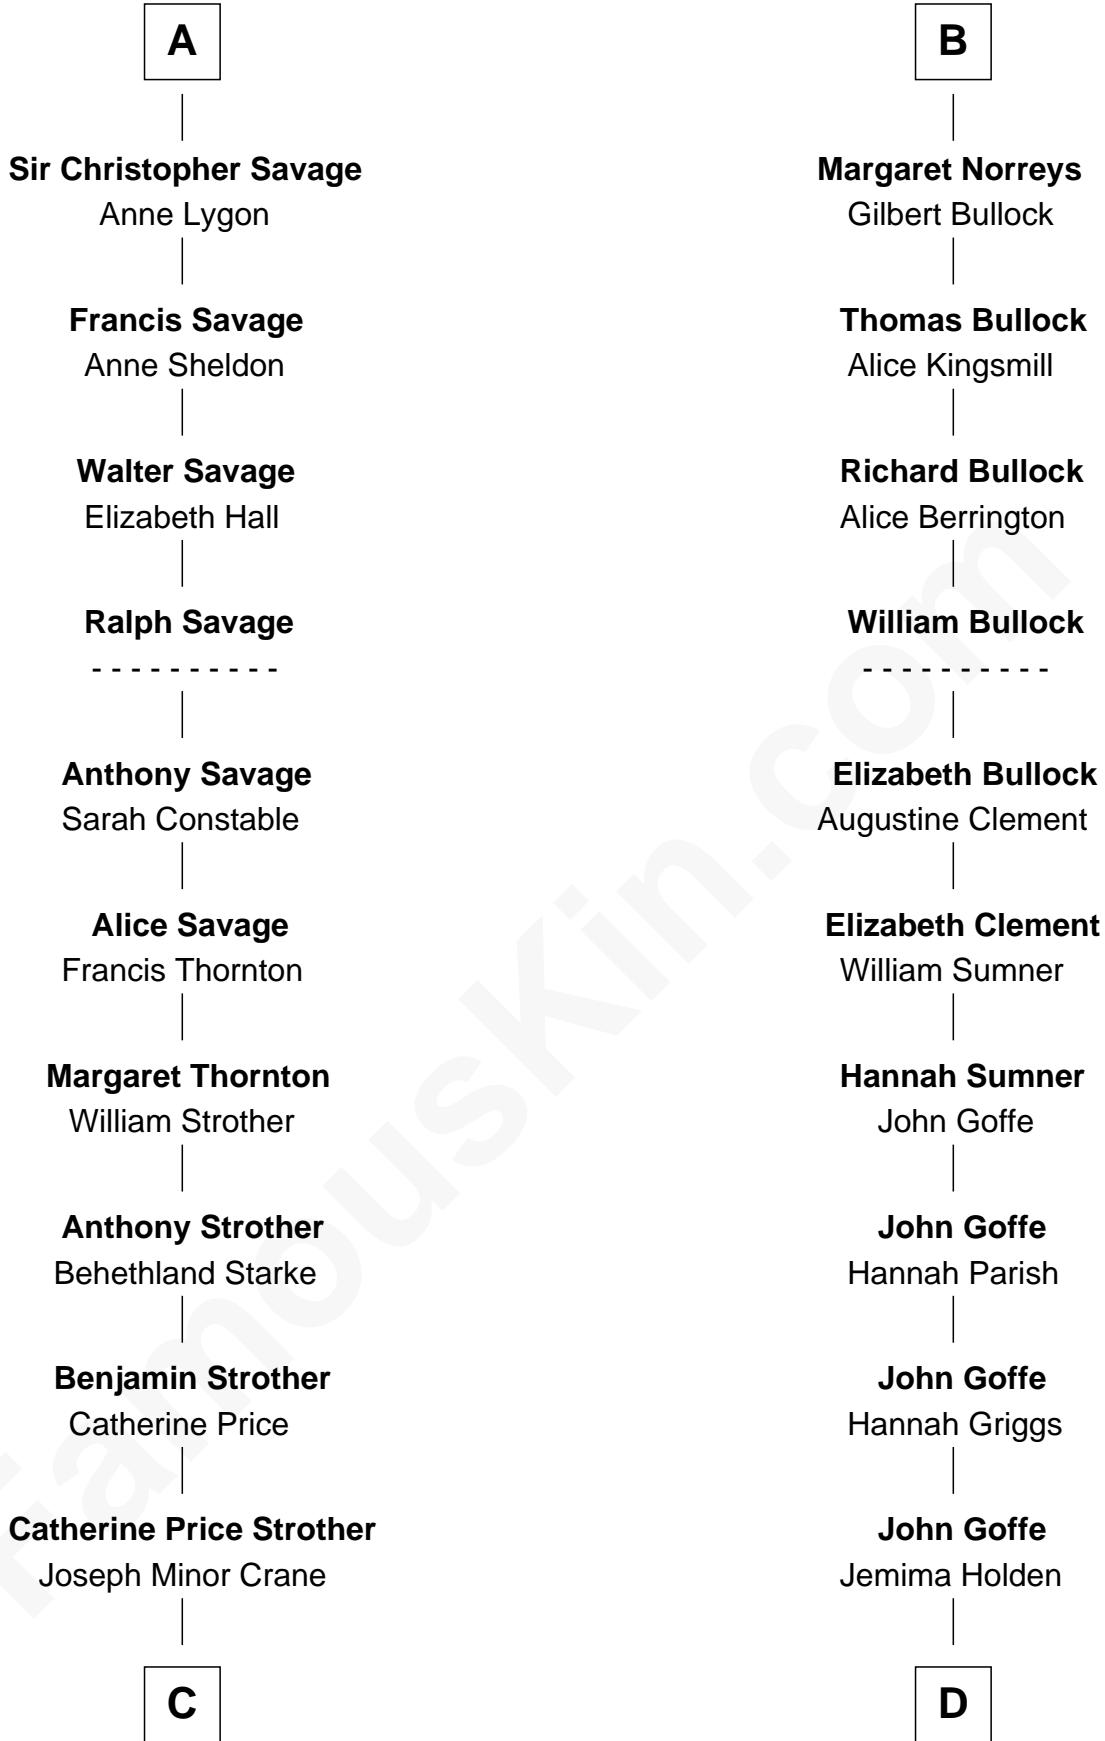

**FamousKin.com**  
**Relationship Chart of**  
**Randolph Scott**  
*Movie Actor*

20th cousin 1 time removed of  
**Lou (Henry) Hoover**  
*First Lady of President Herbert Hoover*

**C**

**John William Crane**  
Margaret Ann Sadler

**Joseph Minor Crane**  
Lavinia Lionberger

**Lucy Lionberger Crane**  
George Grant Scott

**Randolph Scott**  
*Movie Actor*

**D**

**Polly Goffe**  
Josiah Wallace

**Nancy M. Wallace**  
John Scobey

**Philomelia Sophia Scobey**  
Phineas Weed

**Florence Ida Weed**  
Charles Delano Henry

**Lou (Henry) Hoover**  
*First Lady of Herbert Hoover*