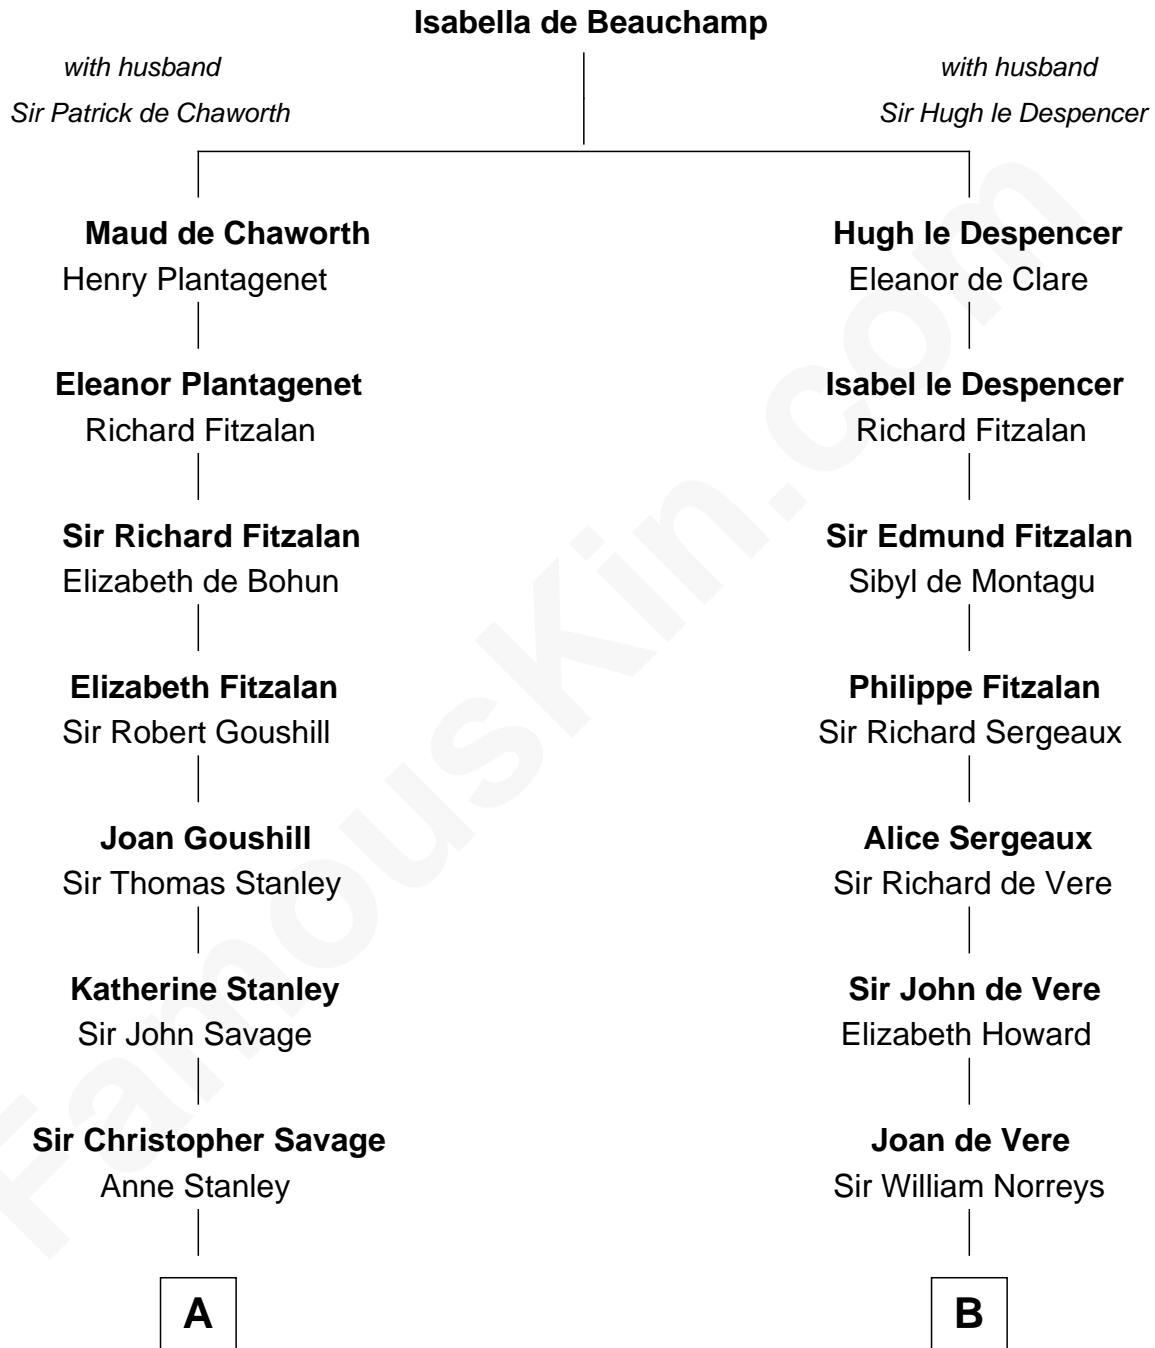

**FamousKin.com**  
**Relationship Chart of**  
**Randolph Scott**  
*Movie Actor*

20th cousin 1 time removed of  
**Lou (Henry) Hoover**  
*First Lady of President Herbert Hoover*

**C**

**John William Crane**  
Margaret Ann Sadler

**Joseph Minor Crane**  
Lavinia Lionberger

**Lucy Lionberger Crane**  
George Grant Scott

**Randolph Scott**  
*Movie Actor*

**D**

**Polly Goffe**  
Josiah Wallace

**Nancy M. Wallace**  
John Scobey

**Philomelia Sophia Scobey**  
Phineas Weed

**Florence Ida Weed**  
Charles Delano Henry

**Lou (Henry) Hoover**  
*First Lady of Herbert Hoover*