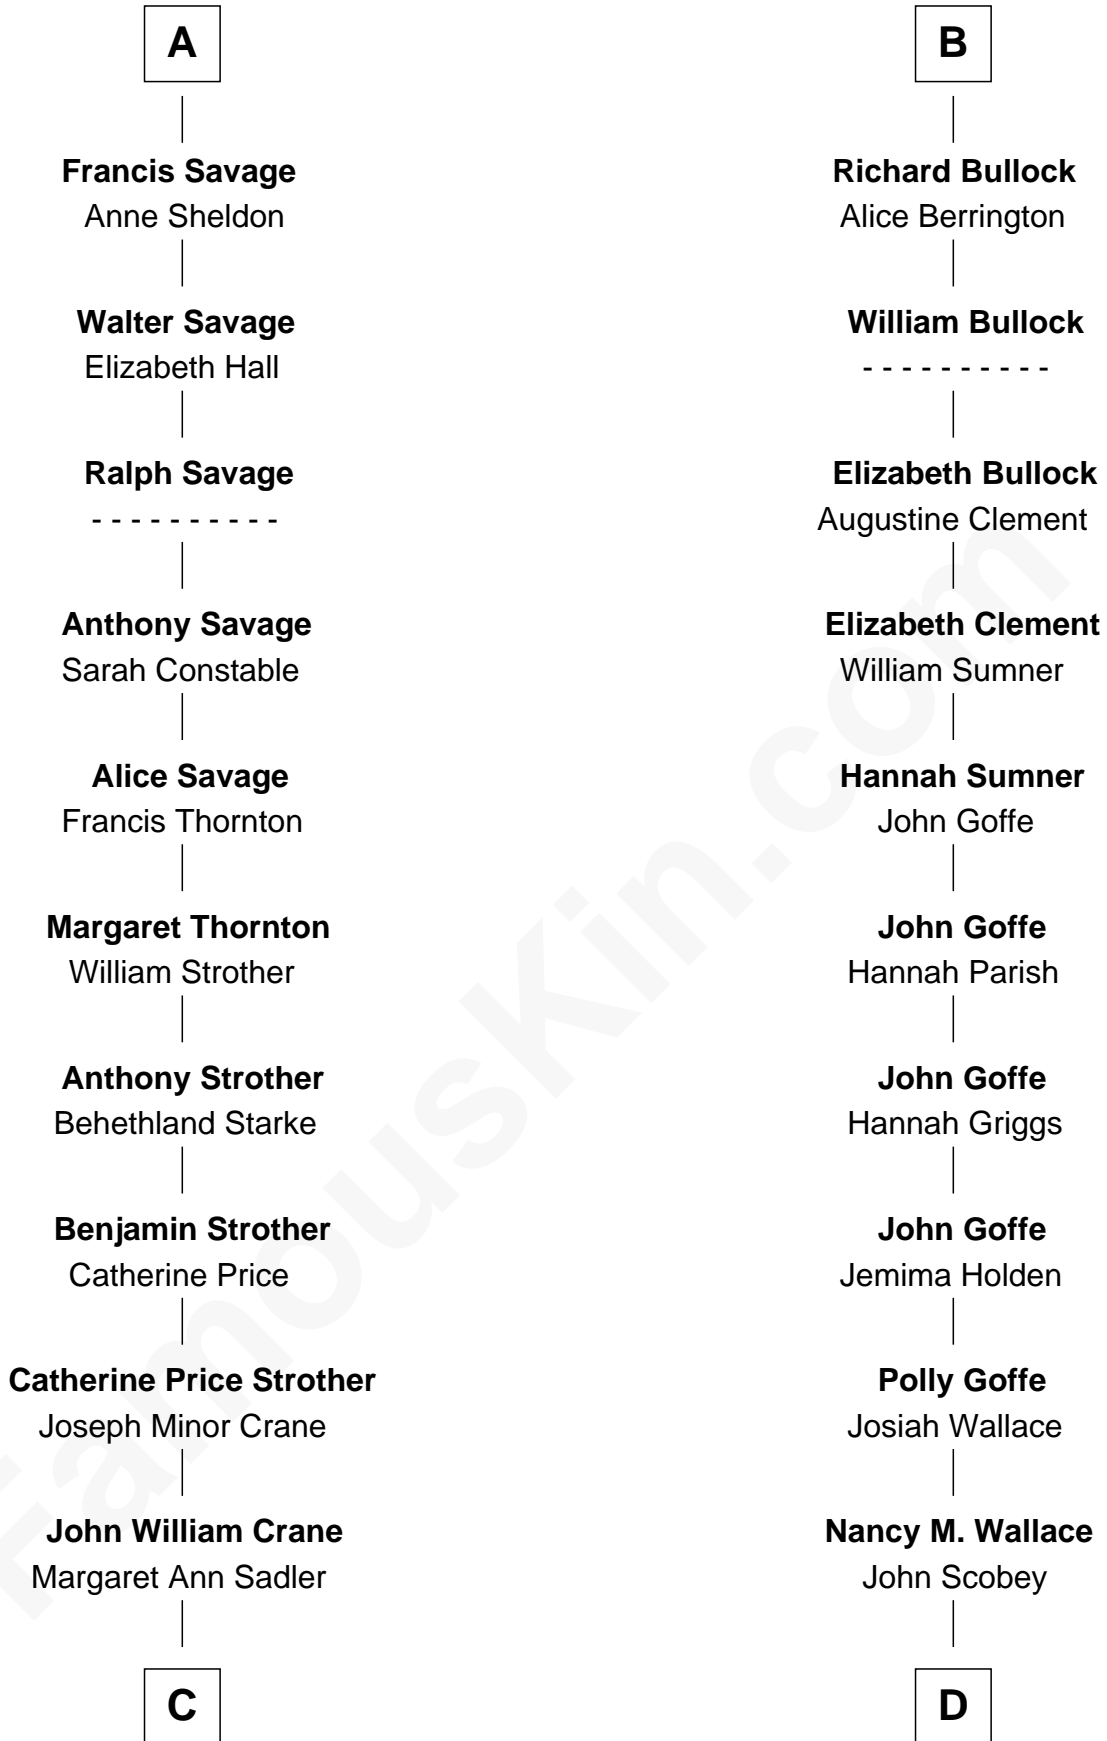

FamousKin.com

Relationship Chart of

Randolph Scott

Movie Actor

19th cousin of

Lou (Henry) Hoover

First Lady of President Herbert Hoover

Bartholomew de Badlesmere

Maud de Badlesmere

John de Vere

Aubrey de Vere

Alice FitzWalter

Sir Richard de Vere

Alice Sergeaux

Sir John de Vere

Elizabeth Howard

Joan de Vere

Sir William Norreys

Margaret Norreys

Gilbert Bullock

Thomas Bullock

Alice Kingsmill

B

C