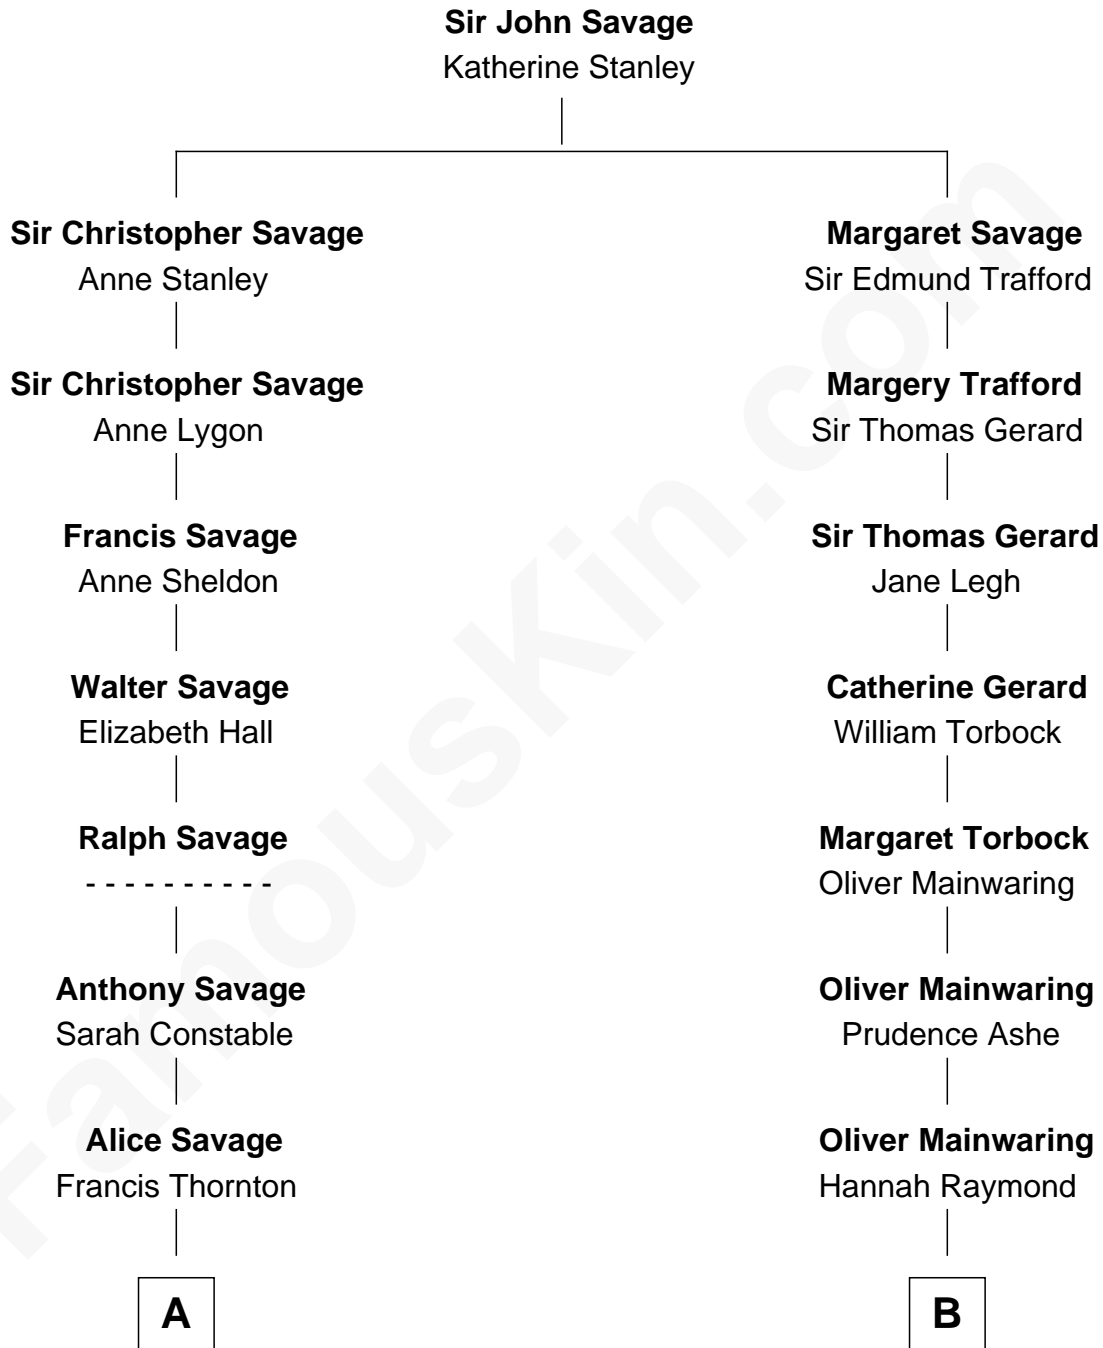

FamousKin.com Relationship Chart of

Randolph Scott

Movie Actor

14th cousin of

Juliette Gordon Low

Founder of the Girl Scouts

A

Margaret Thornton

William Strother

Anthony Strother

Behethland Starke

Benjamin Strother

Catherine Price

Catherine Price Strother

Joseph Minor Crane

John William Crane

Margaret Ann Sadler

Joseph Minor Crane

Lavinia Lionberger

Lucy Lionberger Crane

George Grant Scott

Randolph Scott

Movie Actor

B