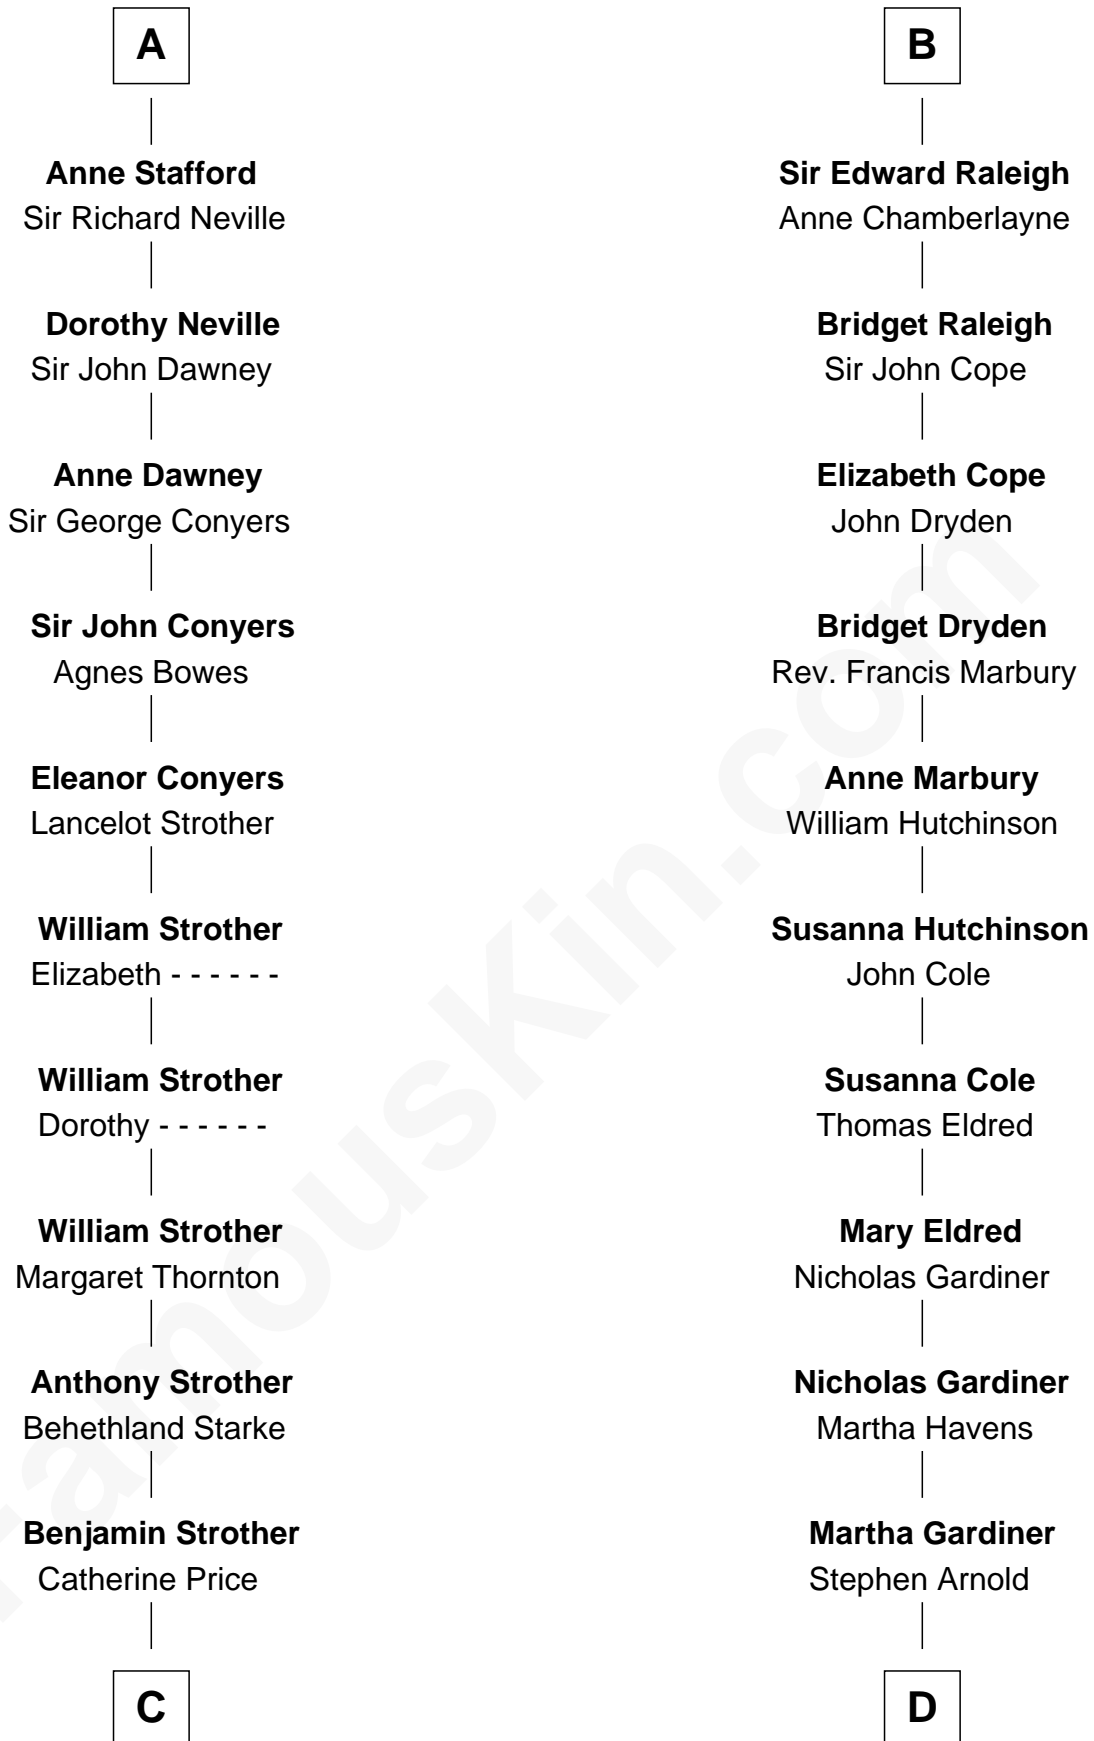

**FamousKin.com**  
**Relationship Chart of**  
**Randolph Scott**  
*Movie Actor*

19th cousin 2 times removed of

**Stephen A. Douglas**  
*Participated in Lincoln-Douglas Debates*

**Nicholas de Stafford**

**C**

**Catherine Price Strother**

Joseph Minor Crane

**John William Crane**

Margaret Ann Sadler

**Joseph Minor Crane**

Lavinia Lionberger

**Lucy Lionberger Crane**

George Grant Scott

**Randolph Scott**

*Movie Actor*

**D**

**Martha Arnold**

Benajah Douglass

**Dr. Stephen Arnold Douglass**

Sarah Fiske