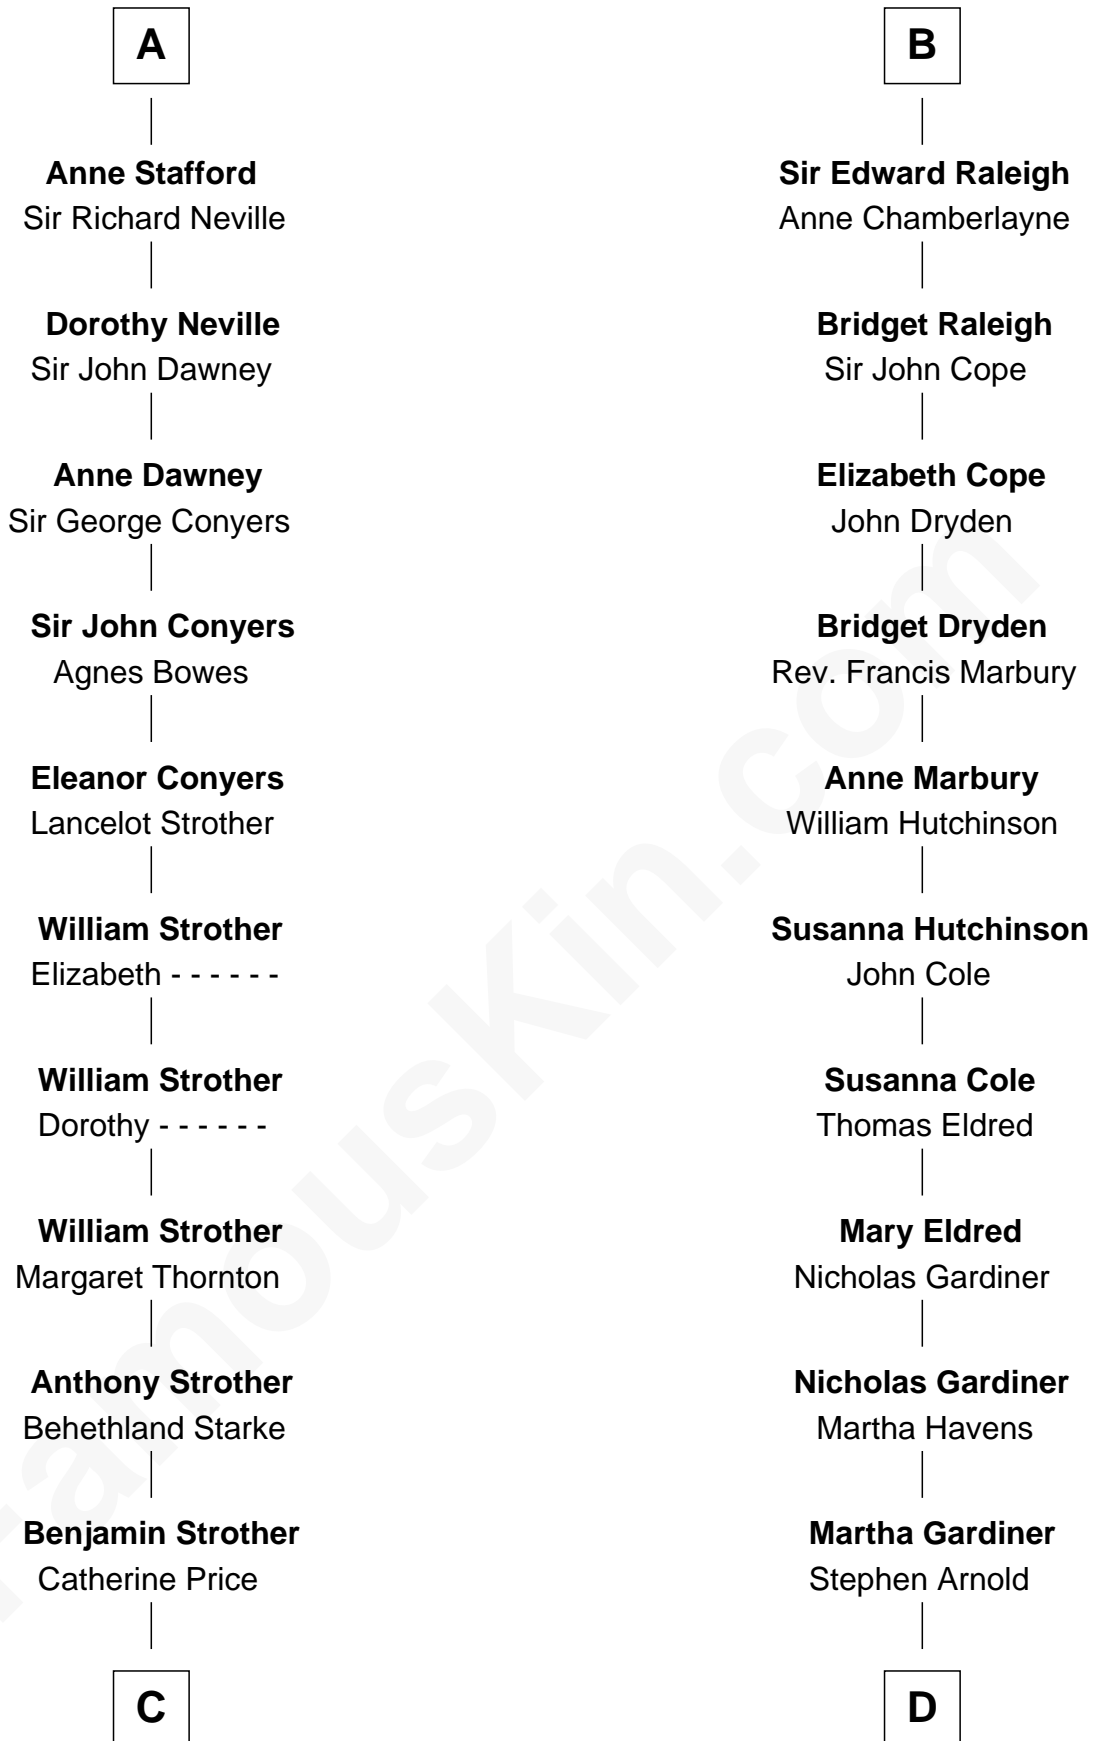

FamousKin.com

Relationship Chart of

Randolph Scott

Movie Actor

19th cousin 2 times removed of

Stephen A. Douglas

Participated in Lincoln-Douglas Debates

C

Catherine Price Strother

Joseph Minor Crane

John William Crane

Margaret Ann Sadler

Joseph Minor Crane

Lavinia Lionberger

Lucy Lionberger Crane

George Grant Scott

Randolph Scott

Movie Actor

D

Martha Arnold

Benajah Douglass

Dr. Stephen Arnold Douglass

Sarah Fiske

Stephen A. Douglas