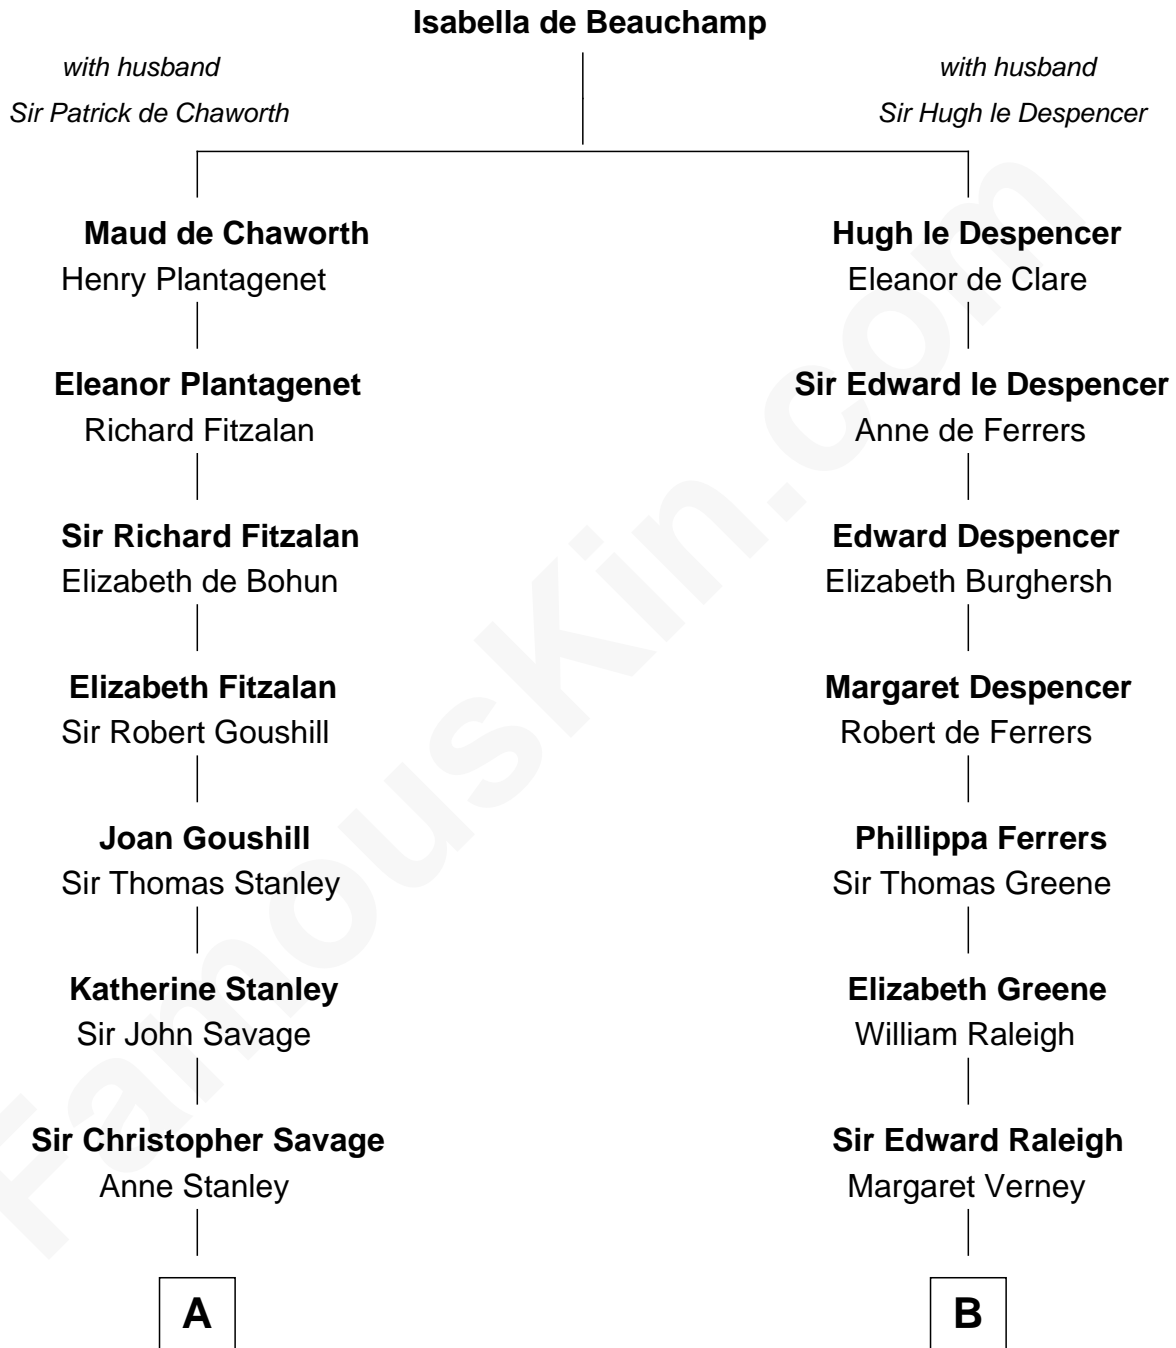

FamousKin.com
Relationship Chart of
Randolph Scott
Movie Actor

19th cousin 1 time removed of

Stephen A. Douglas
Participated in Lincoln-Douglas Debates

C

John William Crane
Margaret Ann Sadler

Joseph Minor Crane
Lavinia Lionberger

Lucy Lionberger Crane
George Grant Scott

Randolph Scott
Movie Actor

D

Martha Arnold
Benajah Douglass

Dr. Stephen Arnold Douglass
Sarah Fiske

Stephen A. Douglas
The Lincoln-Douglas Debates