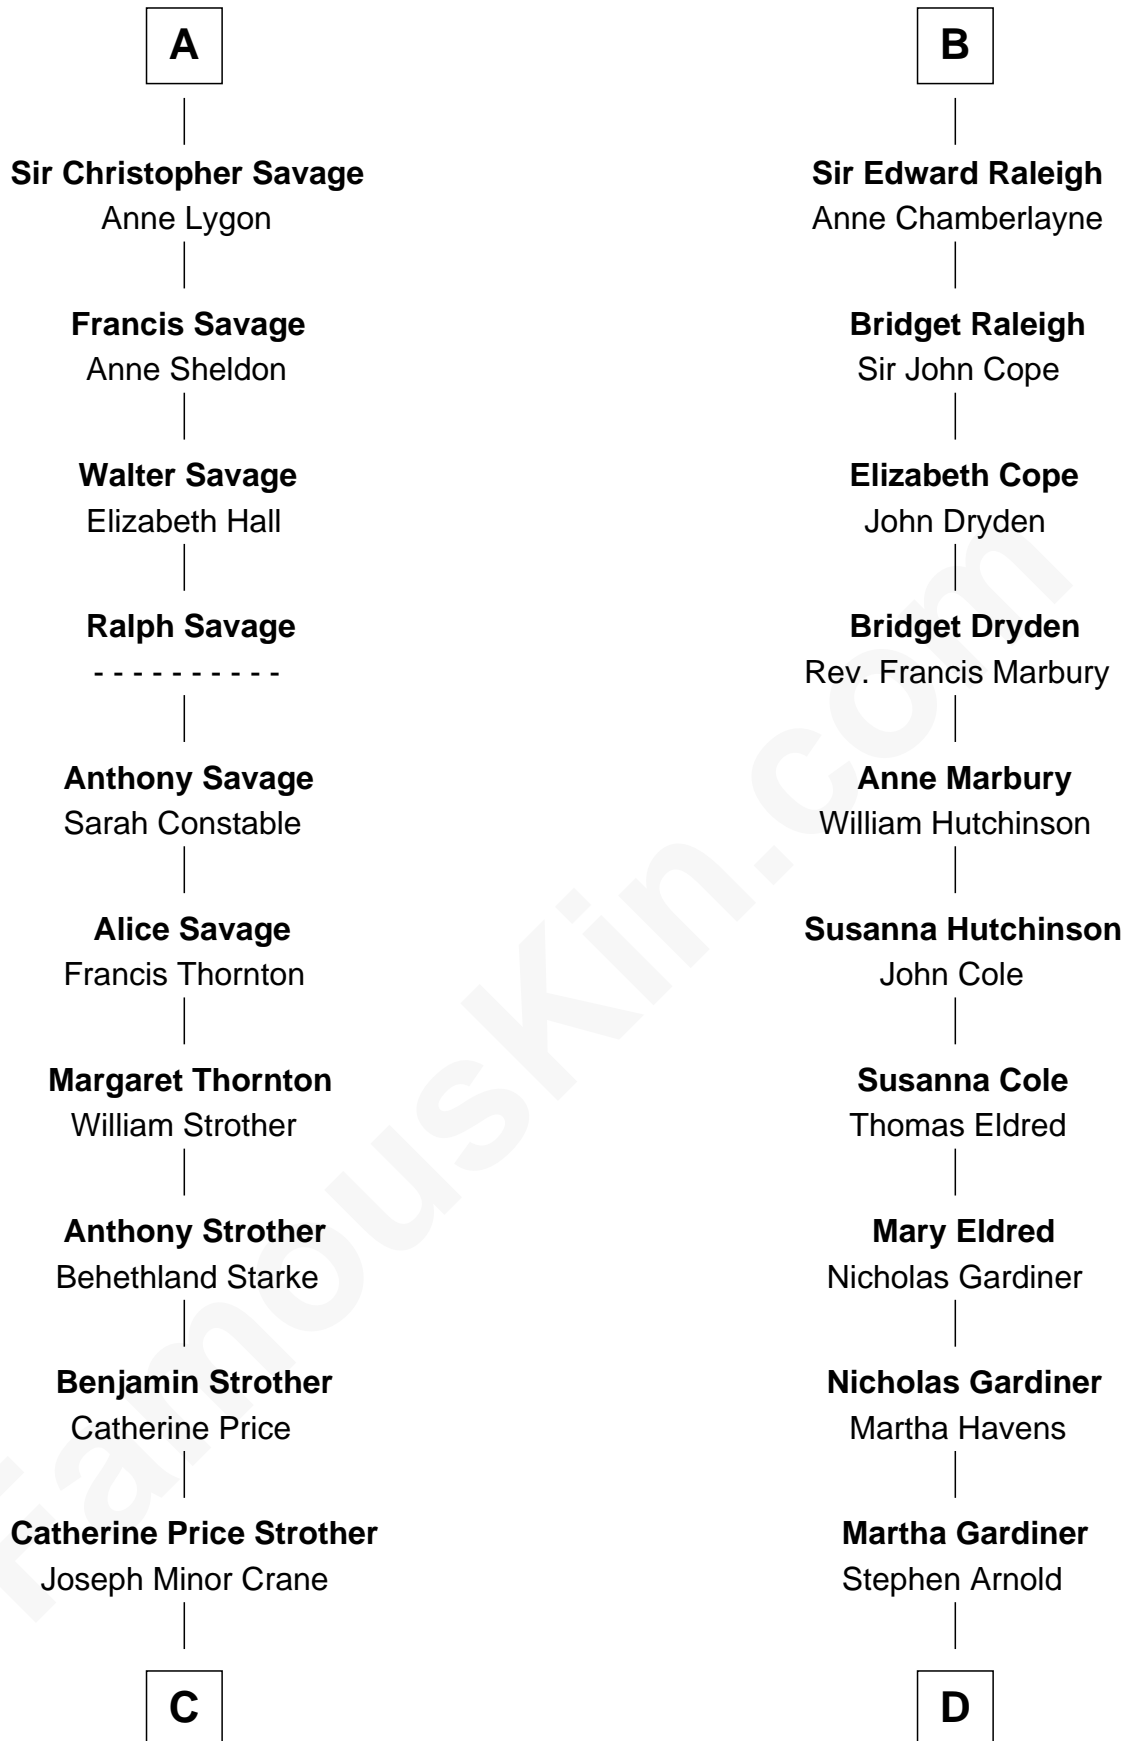

FamousKin.com
Relationship Chart of
Randolph Scott
Movie Actor

19th cousin 1 time removed of

Stephen A. Douglas
Participated in Lincoln-Douglas Debates

C

John William Crane
Margaret Ann Sadler

Joseph Minor Crane
Lavinia Lionberger

Lucy Lionberger Crane
George Grant Scott

Randolph Scott
Movie Actor

D

Martha Arnold
Benajah Douglass

Dr. Stephen Arnold Douglass
Sarah Fiske

Stephen A. Douglas
The Lincoln-Douglas Debates