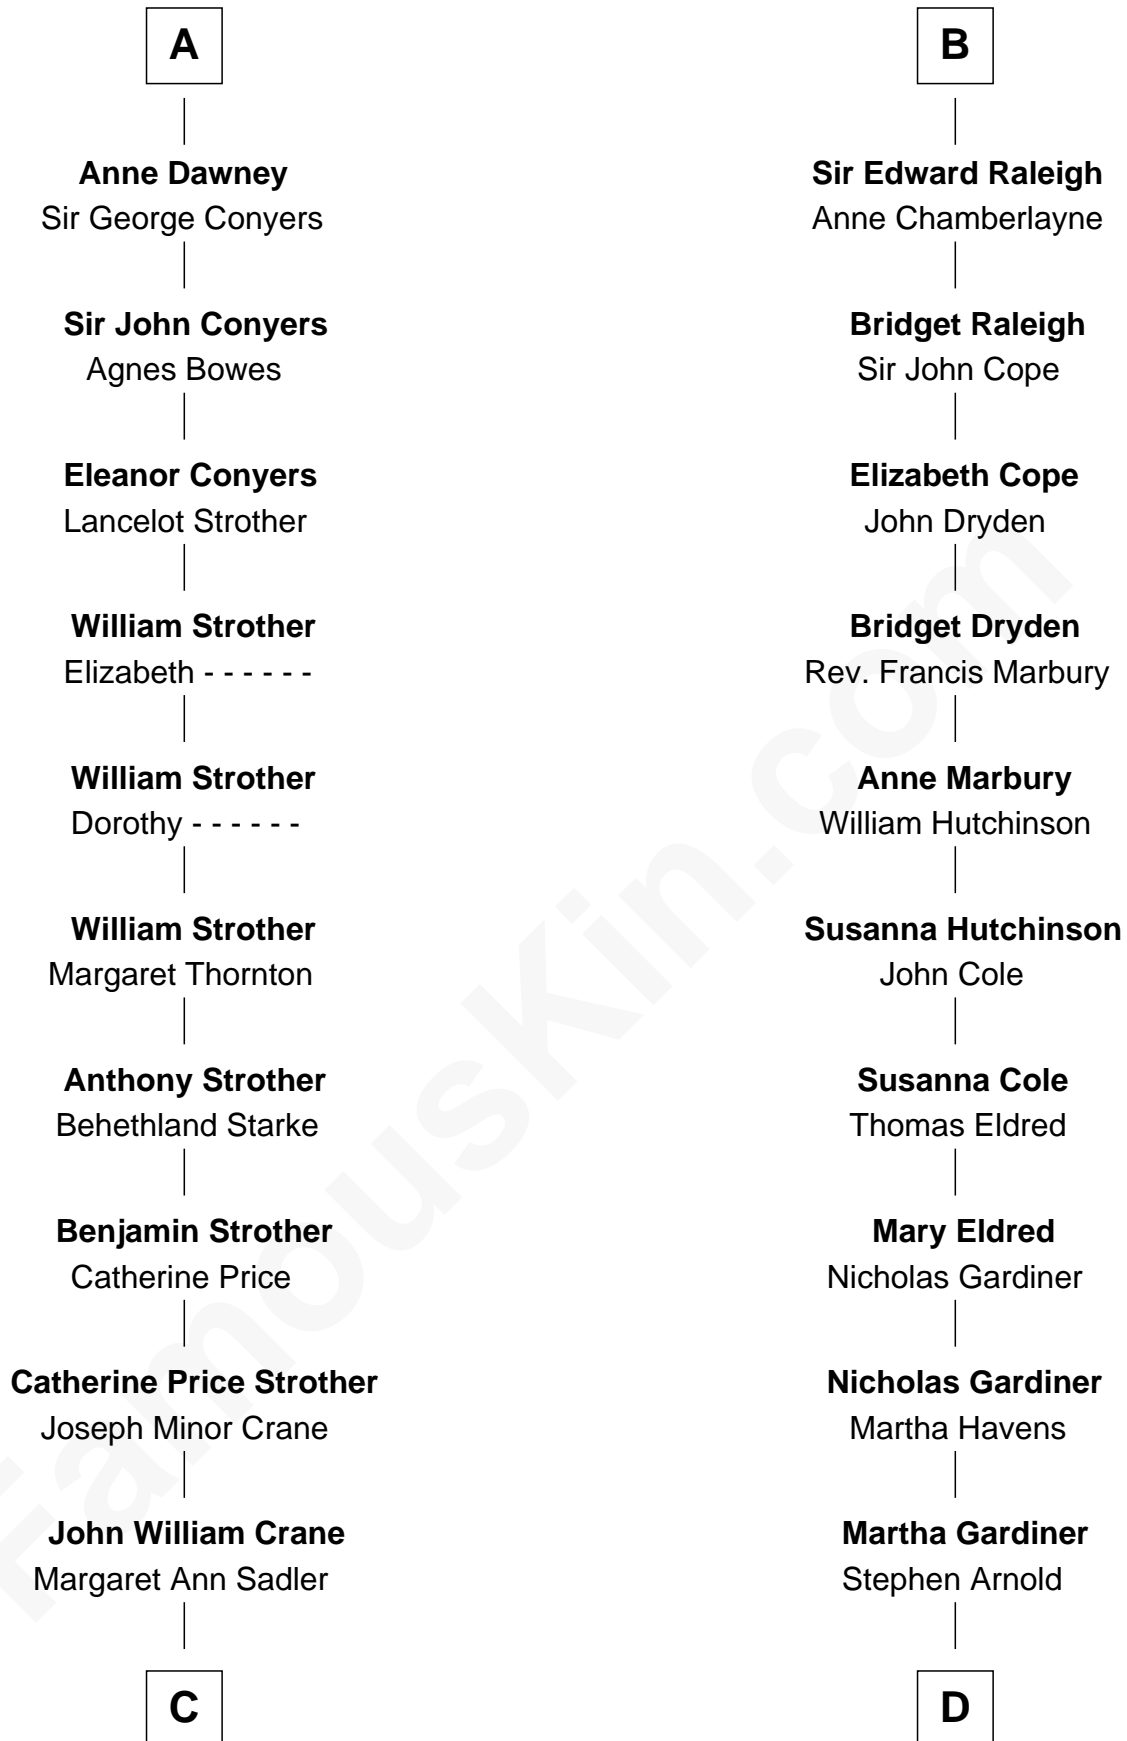

FamousKin.com Relationship Chart of

Randolph Scott

Movie Actor

19th cousin of

Stephen A. Douglas

Participated in Lincoln-Douglas Debates

Sir Hugh I de Audley

Iseult de Mortimer

A

Hugh de Audley
Margaret de Clare

Margaret de Audley
Ralph de Stafford

Elizabeth de Stafford
John de Ferrers

Robert de Ferrers
Margaret Despencer

Phillippa Ferrers
Sir Thomas Greene

Elizabeth Greene
William Raleigh

Sir Edward Raleigh
Margaret Verney

B

C

Joseph Minor Crane

Lavinia Lionberger

Lucy Lionberger Crane

George Grant Scott

Randolph Scott