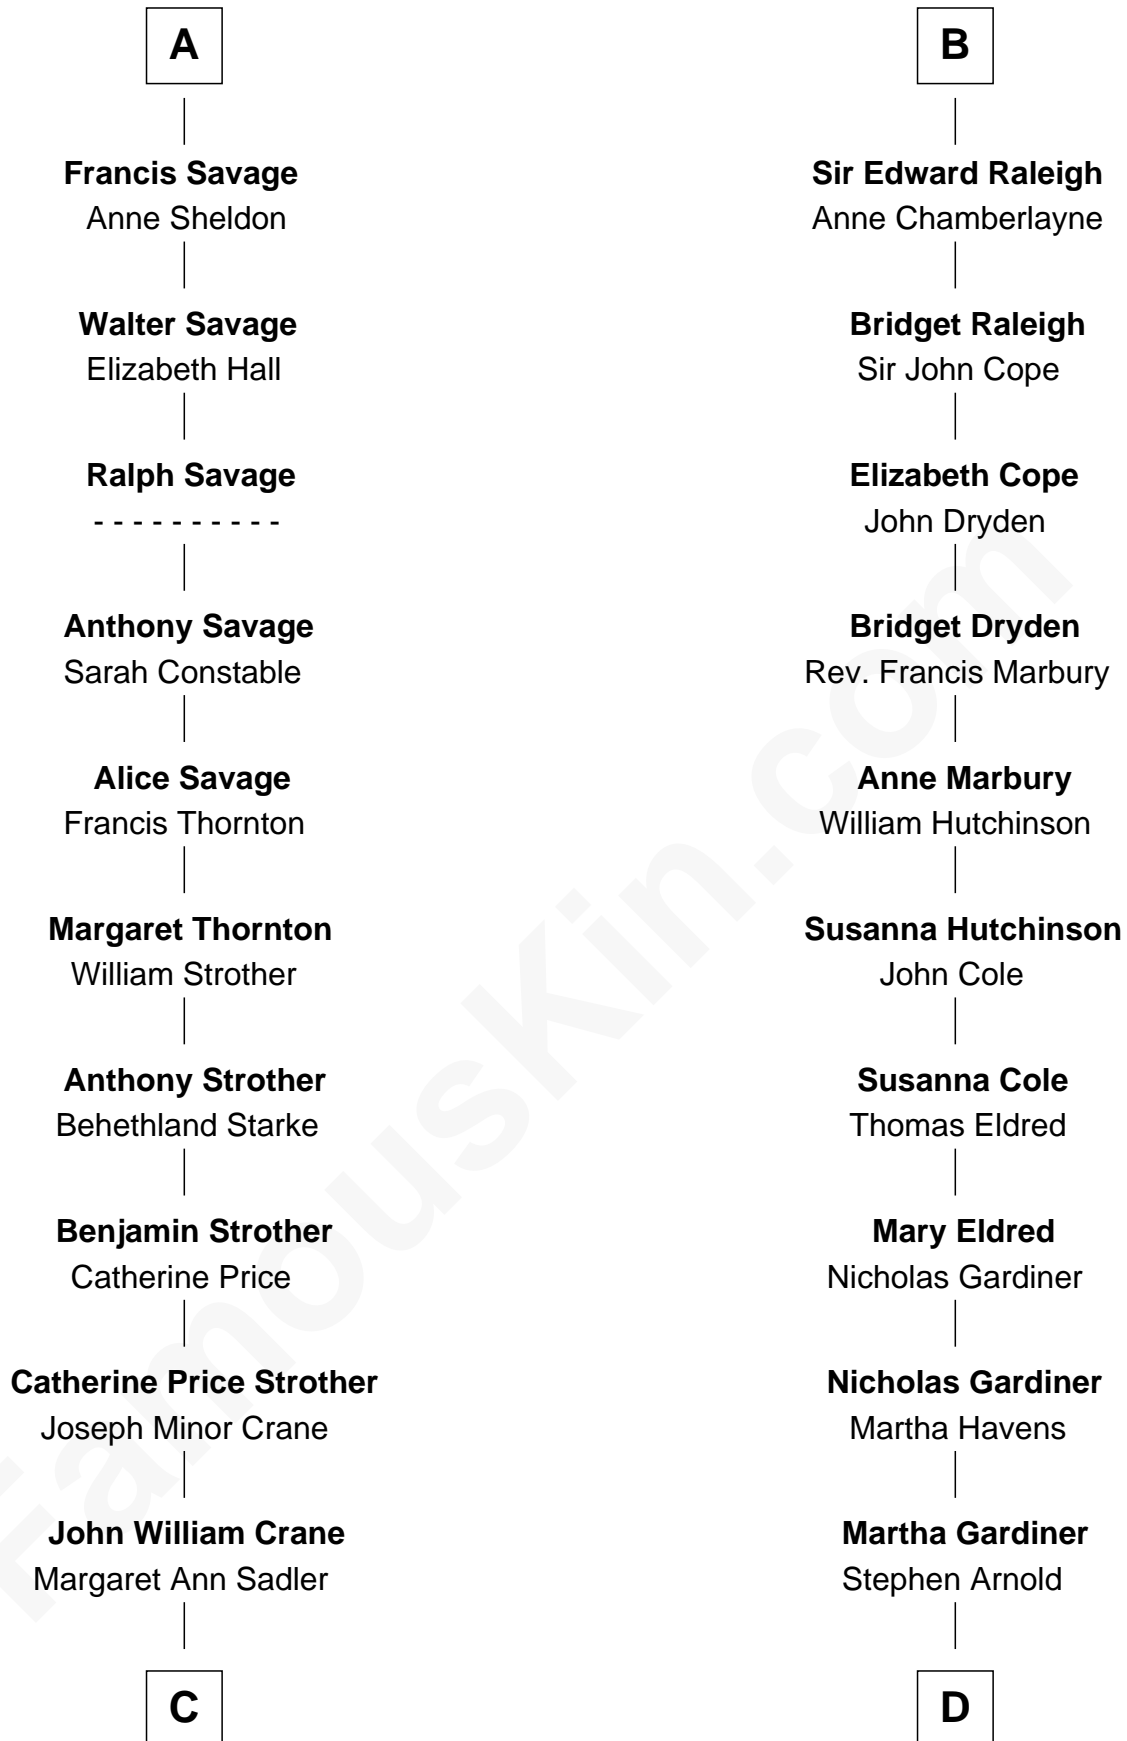

FamousKin.com Relationship Chart of

Randolph Scott

Movie Actor

19th cousin of

Stephen A. Douglas

Participated in Lincoln-Douglas Debates

Humphrey de Bohun

Elizabeth Plantagenet

Sir William de Bohun
Elizabeth de Badlesmere

Elizabeth de Bohun
Sir Richard Fitzalan

Elizabeth Fitzalan
Sir Robert Goushill

Joan Goushill
Sir Thomas Stanley

Katherine Stanley
Sir John Savage

Sir Christopher Savage
Anne Stanley

Sir Christopher Savage
Anne Lygon

A

Eleanor de Bohun
Sir James le Boteler

Pernel le Boteler
Sir Gilbert Talbot

Sir Richard Talbot
Ankaret le Strange

Mary Talbot
Sir Thomas Greene

Sir Thomas Greene
Phillippa Ferrers

Elizabeth Greene
William Raleigh

Sir Edward Raleigh
Margaret Verney

B

C

Joseph Minor Crane

Lavinia Lionberger

Lucy Lionberger Crane

George Grant Scott