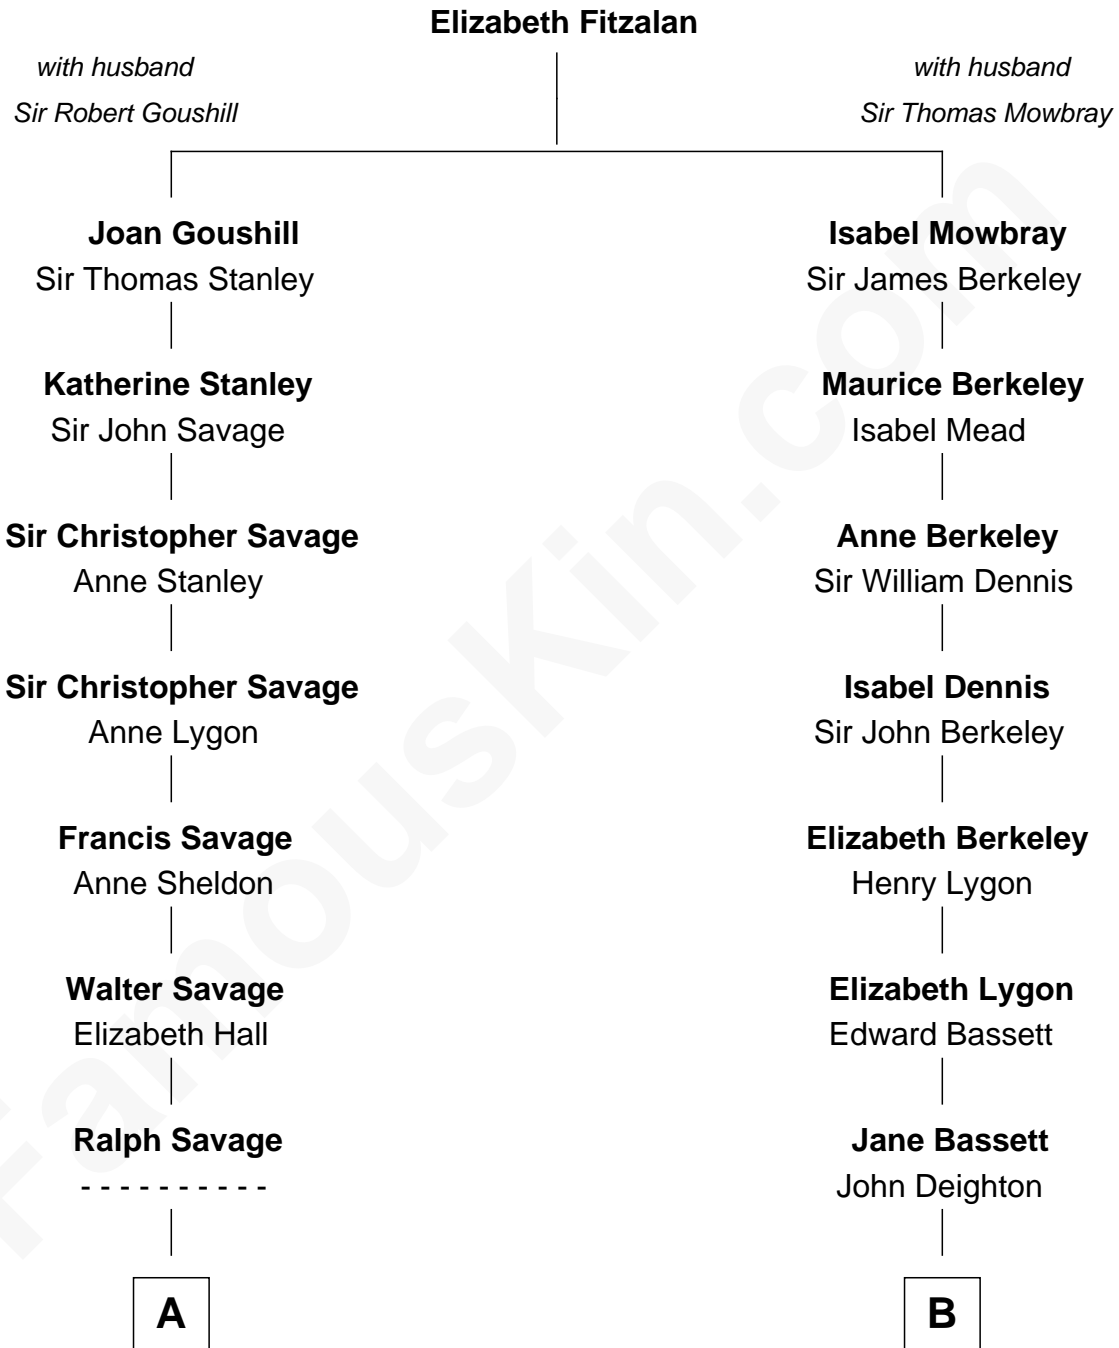

FamousKin.com

Relationship Chart of

Randolph Scott

Movie Actor

16th cousin 2 times removed of

Margot Kidder
TV and Movie Actress

C

Kendall Kidder
Jocelyn Mary Wilson