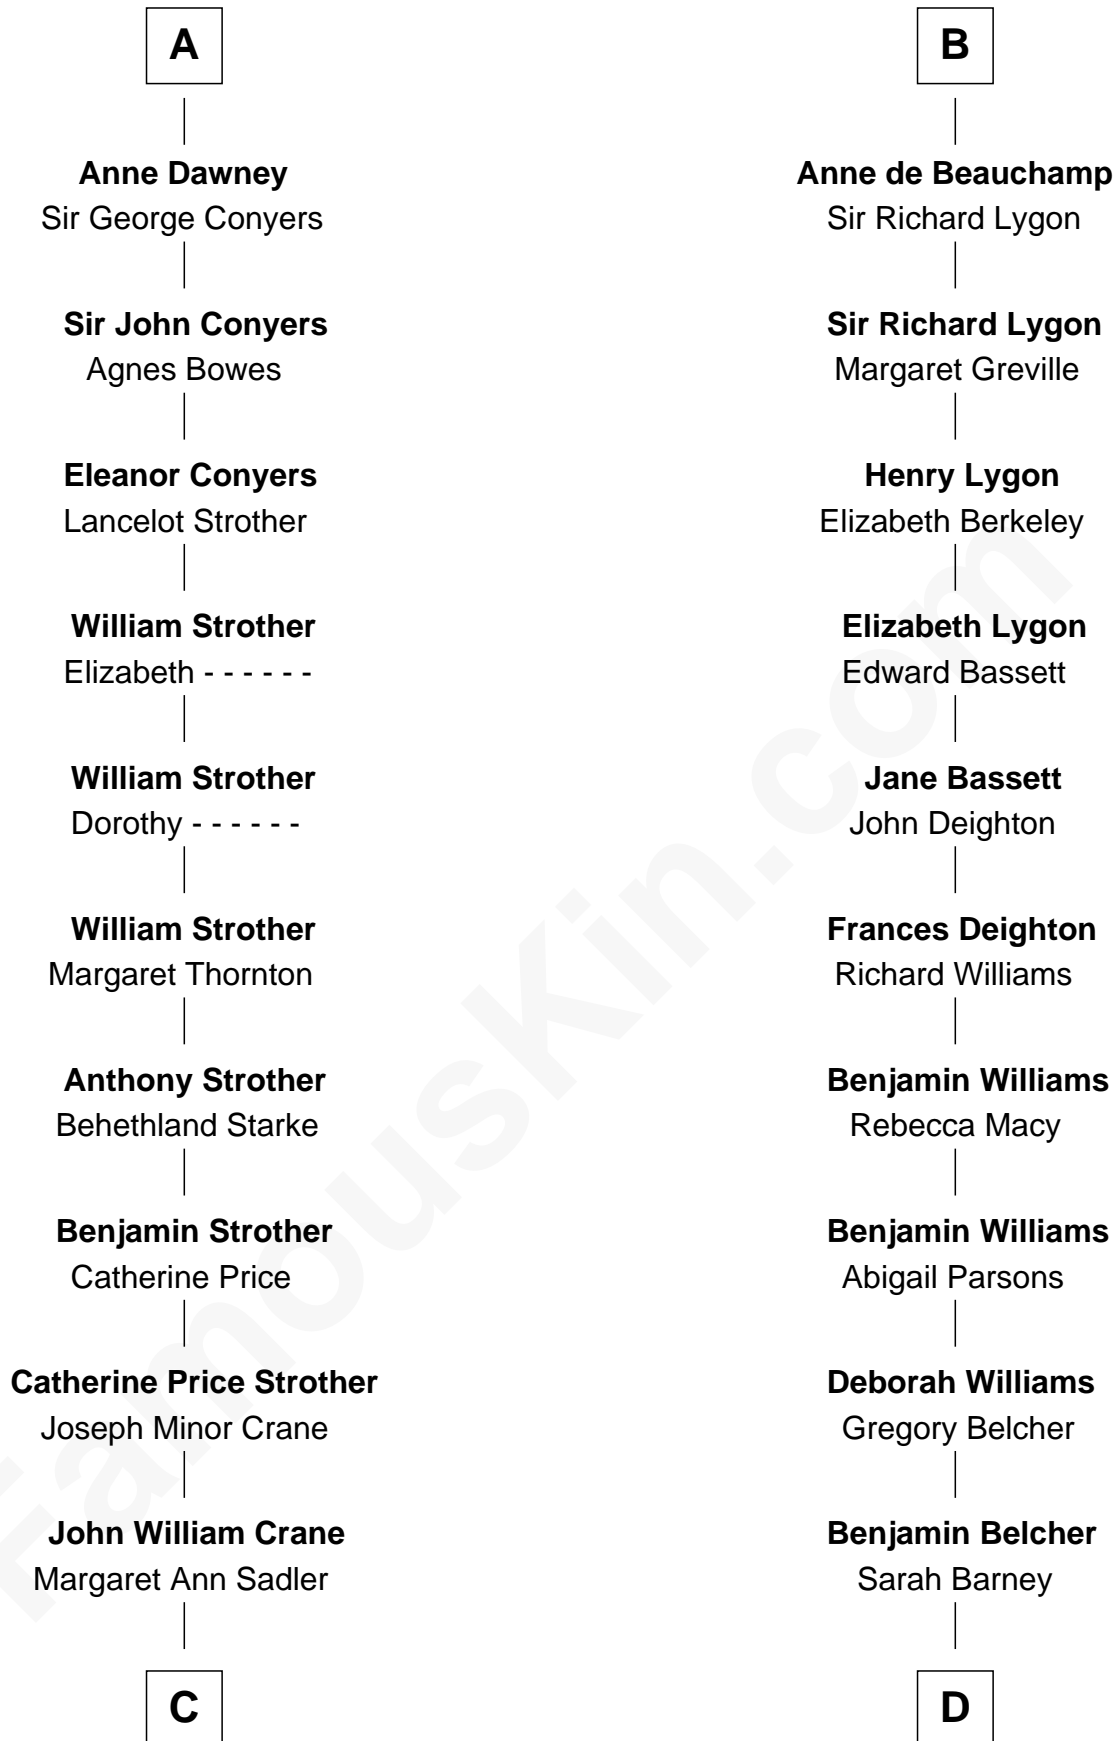

FamousKin.com
Relationship Chart of
Randolph Scott
Movie Actor

19th cousin 1 time removed of
General Douglas MacArthur
U.S. Army - World War II

FamousKin.com