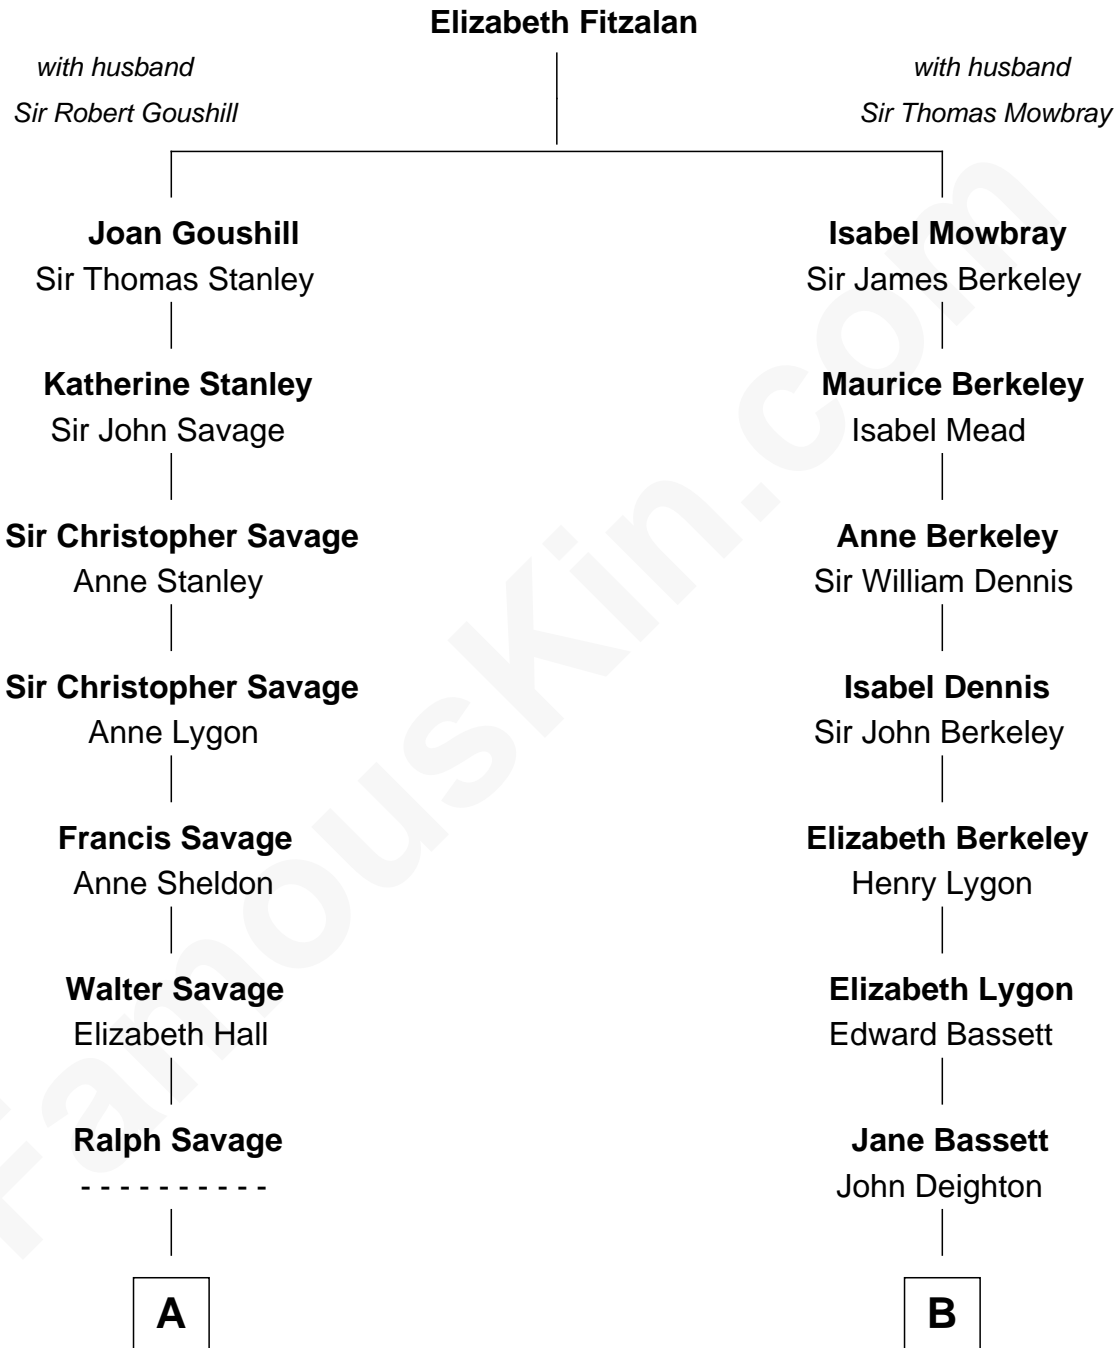

FamousKin.com
Relationship Chart of
Randolph Scott
Movie Actor

16th cousin 2 times removed of
Geena Davis
Movie and TV Actress

C

Lucille Martha Cook

William Frank Davis

Geena Davis

Movie and TV Actress

FamousKin.com