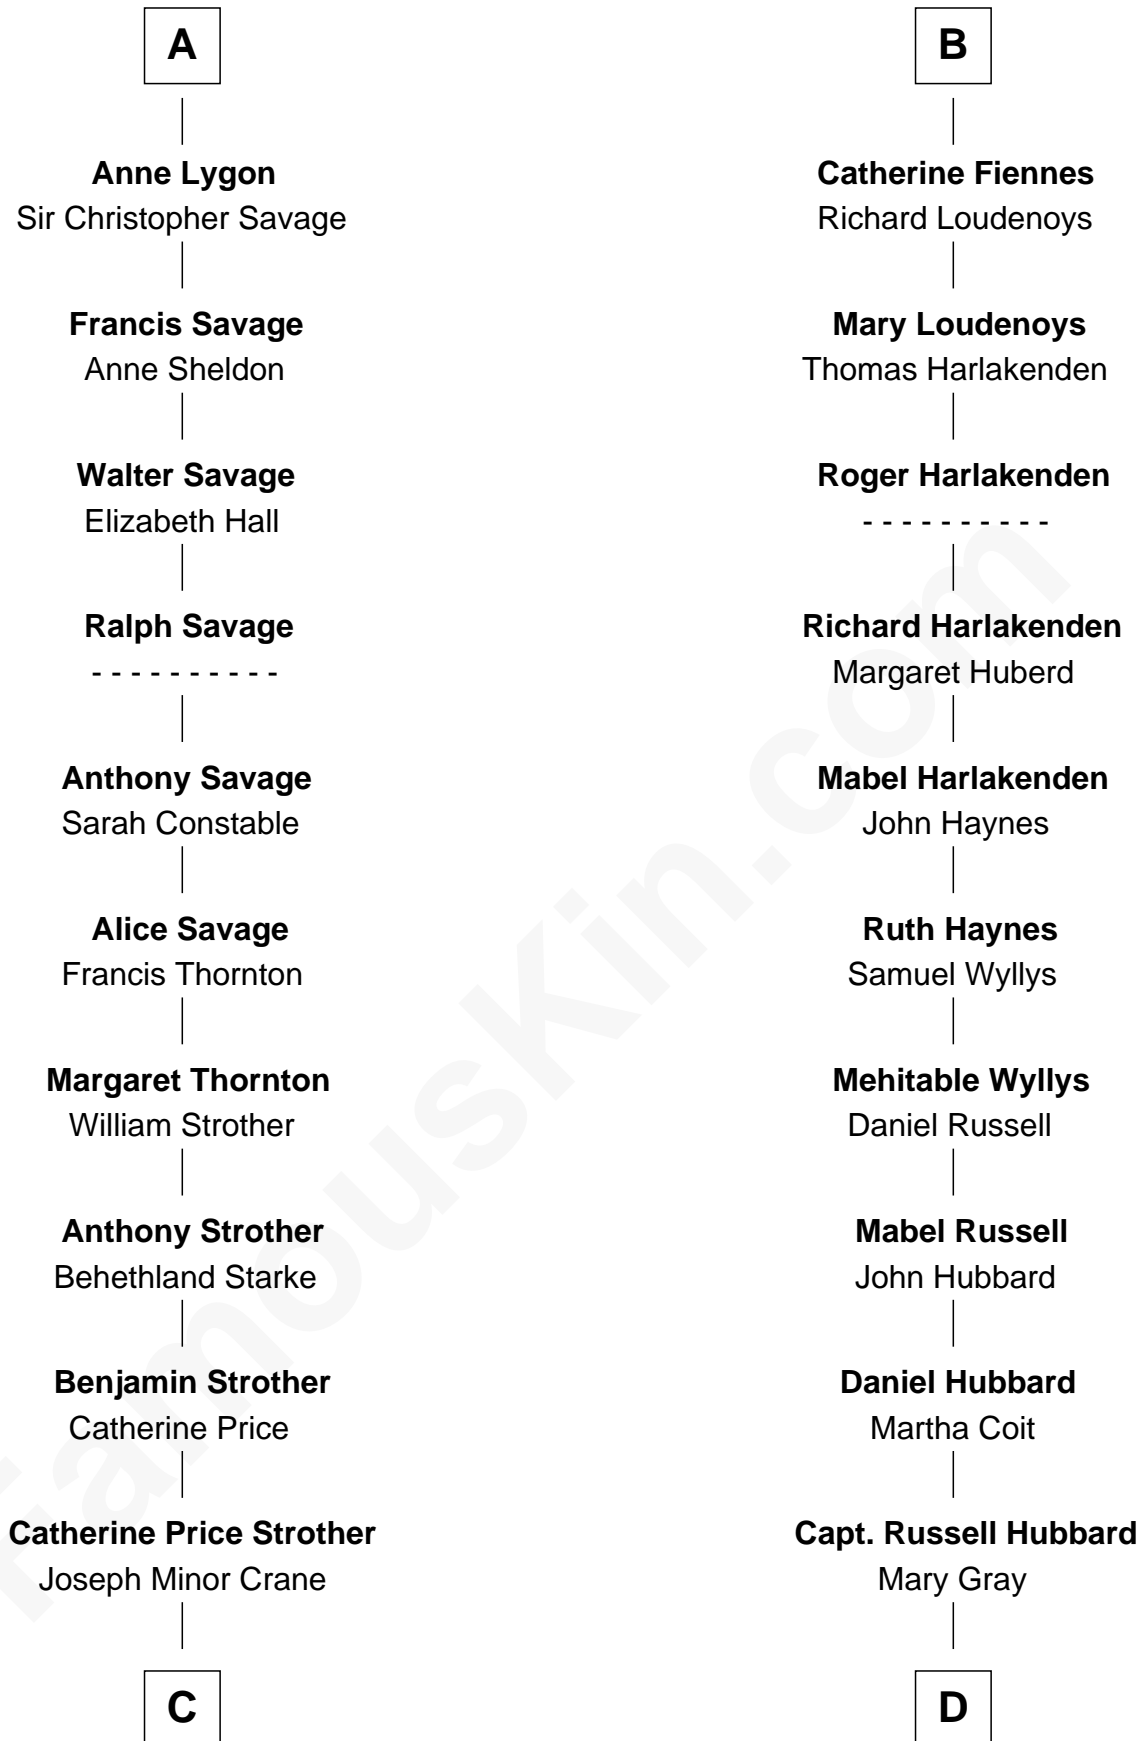

FamousKin.com Relationship Chart of

Randolph Scott

Movie Actor

20th cousin of

Frank Lloyd Wright

American Architect

Margaret de Audley

Ralph de Stafford

C

John William Crane

Margaret Ann Sadler

Joseph Minor Crane

Lavinia Lionberger

Lucy Lionberger Crane

George Grant Scott

Randolph Scott