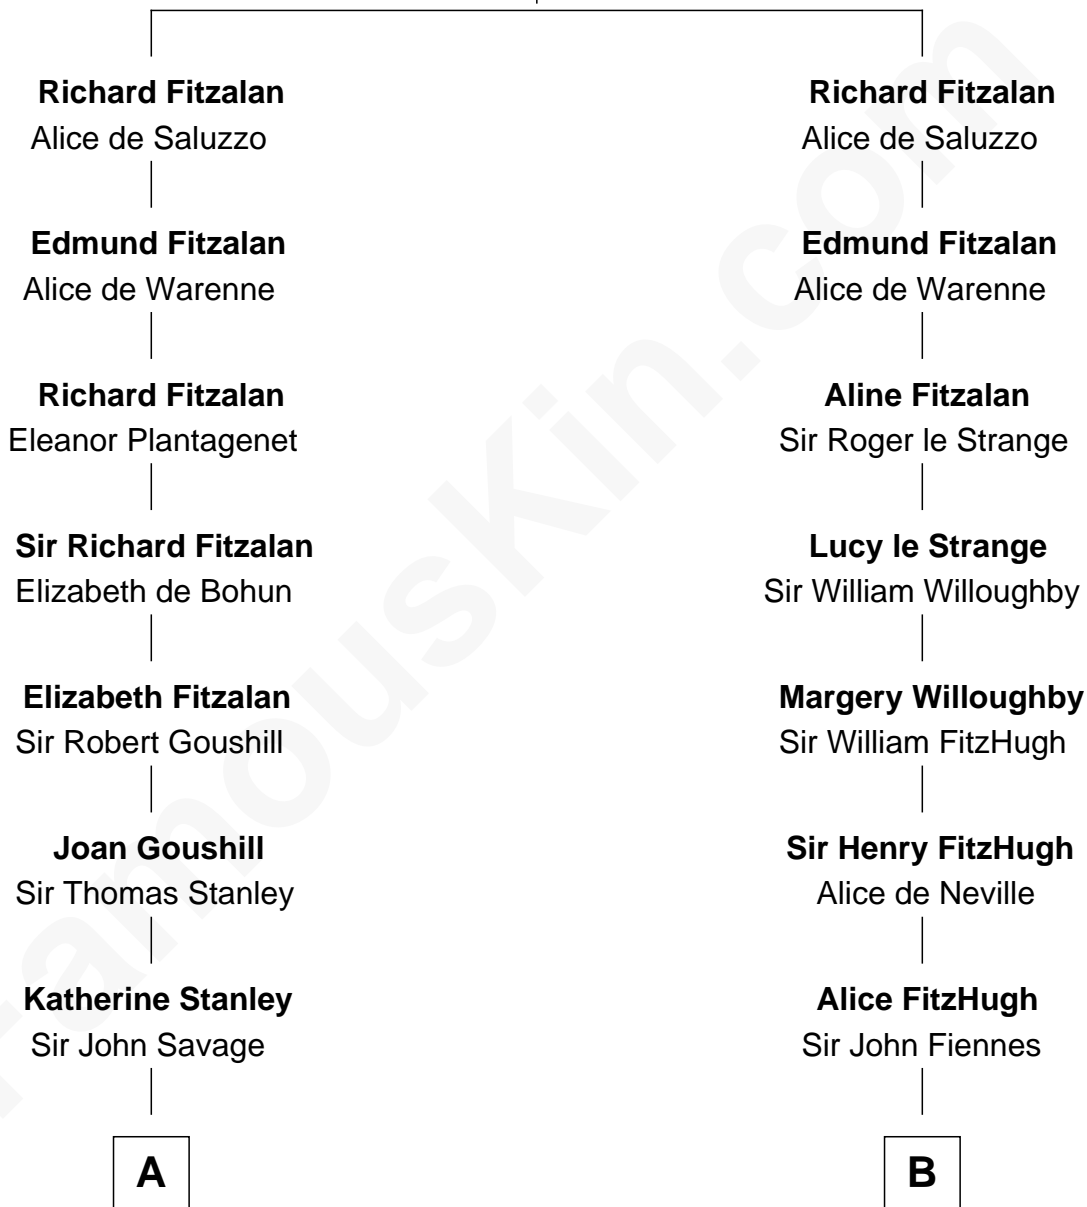

# FamousKin.com Relationship Chart of

**Randolph Scott**

*Movie Actor*

21st cousin of

**Frank Lloyd Wright**

*American Architect*

**John Fitzalan**  
Isabel de Mortimer

**C**

**Catherine Price Strother**

Joseph Minor Crane

**John William Crane**

Margaret Ann Sadler

**Joseph Minor Crane**

Lavinia Lionberger

**Lucy Lionberger Crane**

George Grant Scott

**Randolph Scott**

*Movie Actor*

**D**

**Capt. Russell Hubbard**

Mary Gray

**Martha Hubbard**

David Wright

**Rev. David Wright**