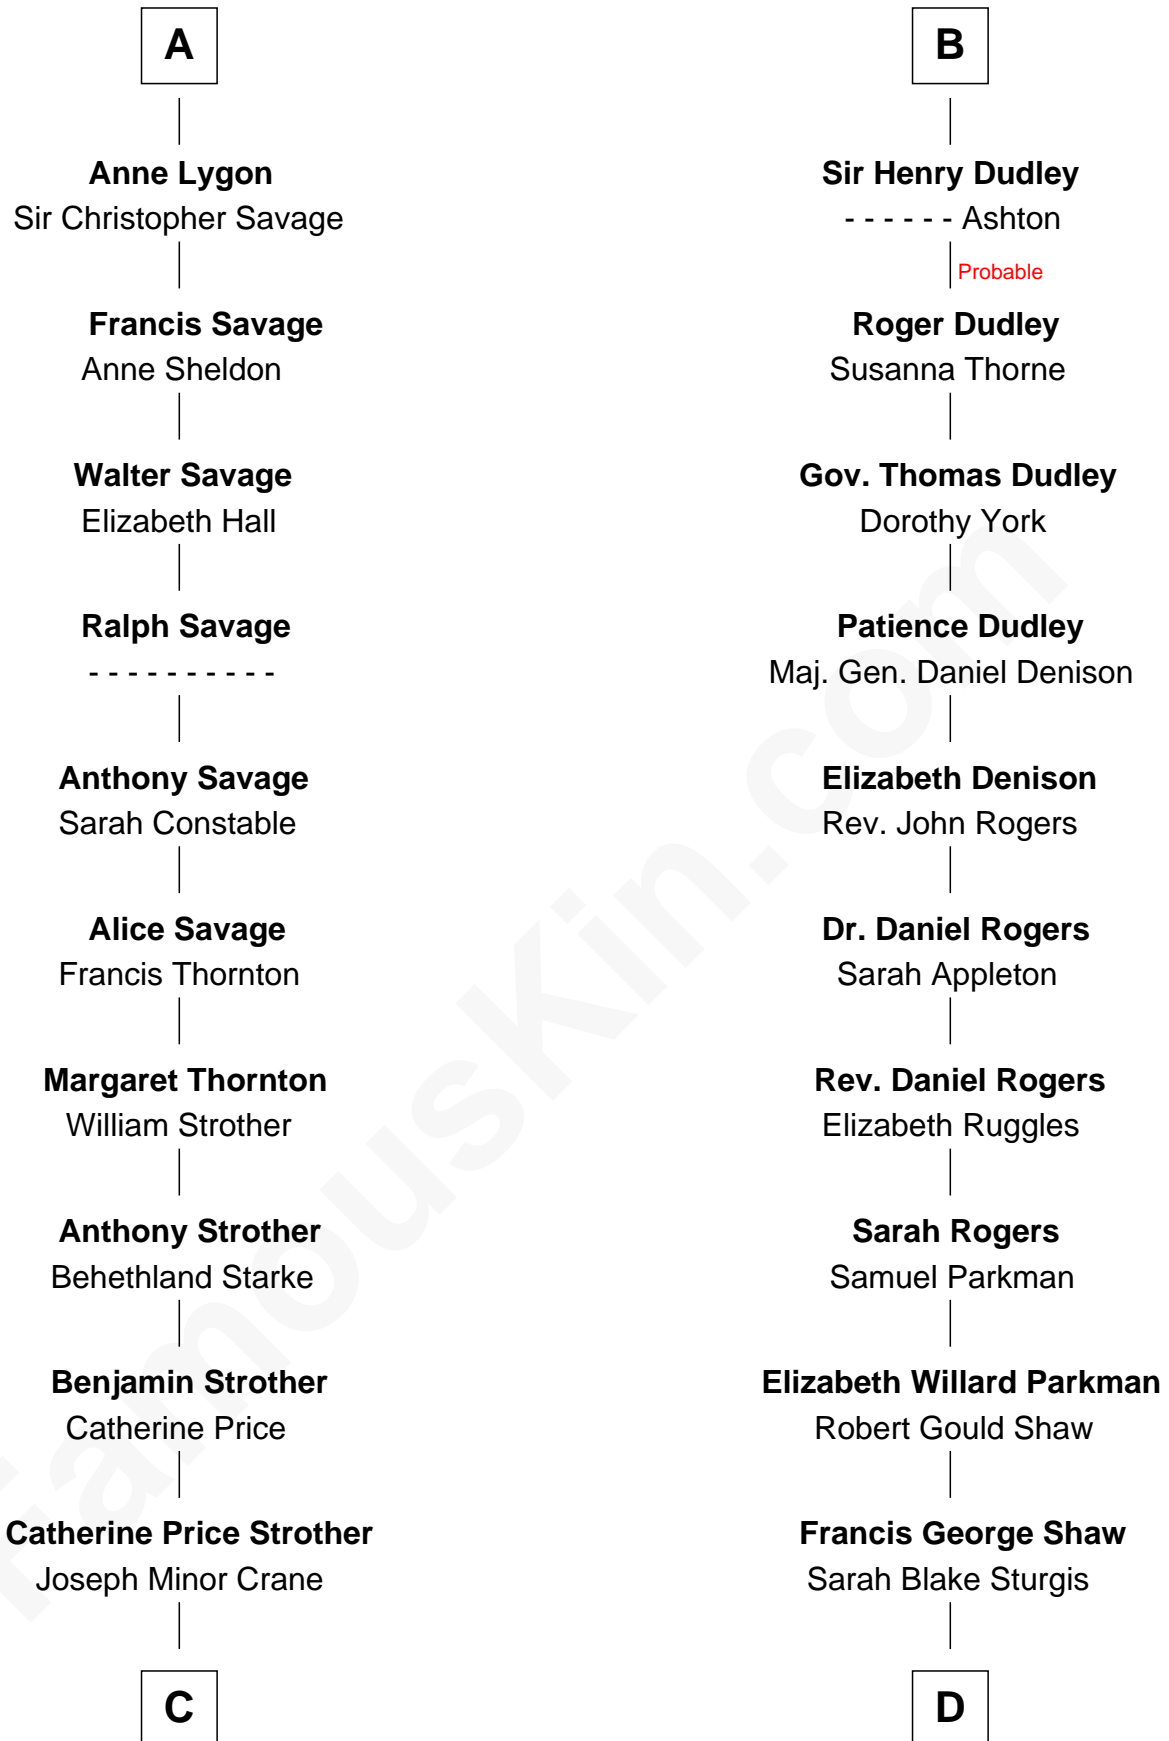

FamousKin.com

Relationship Chart of

Randolph Scott

Movie Actor

20th cousin 1 time removed of

Kyra Sedgwick

TV and Movie Actress

Margaret de Audley

Ralph de Stafford

C

John William Crane

Margaret Ann Sadler

Joseph Minor Crane

Lavinia Lionberger

Lucy Lionberger Crane

George Grant Scott

Randolph Scott

Movie Actor

D

Susanna Shaw

Robert Bowne Minturn

Sarah May Minturn

Henry Dwight Sedgwick

Robert Minturn Sedgwick