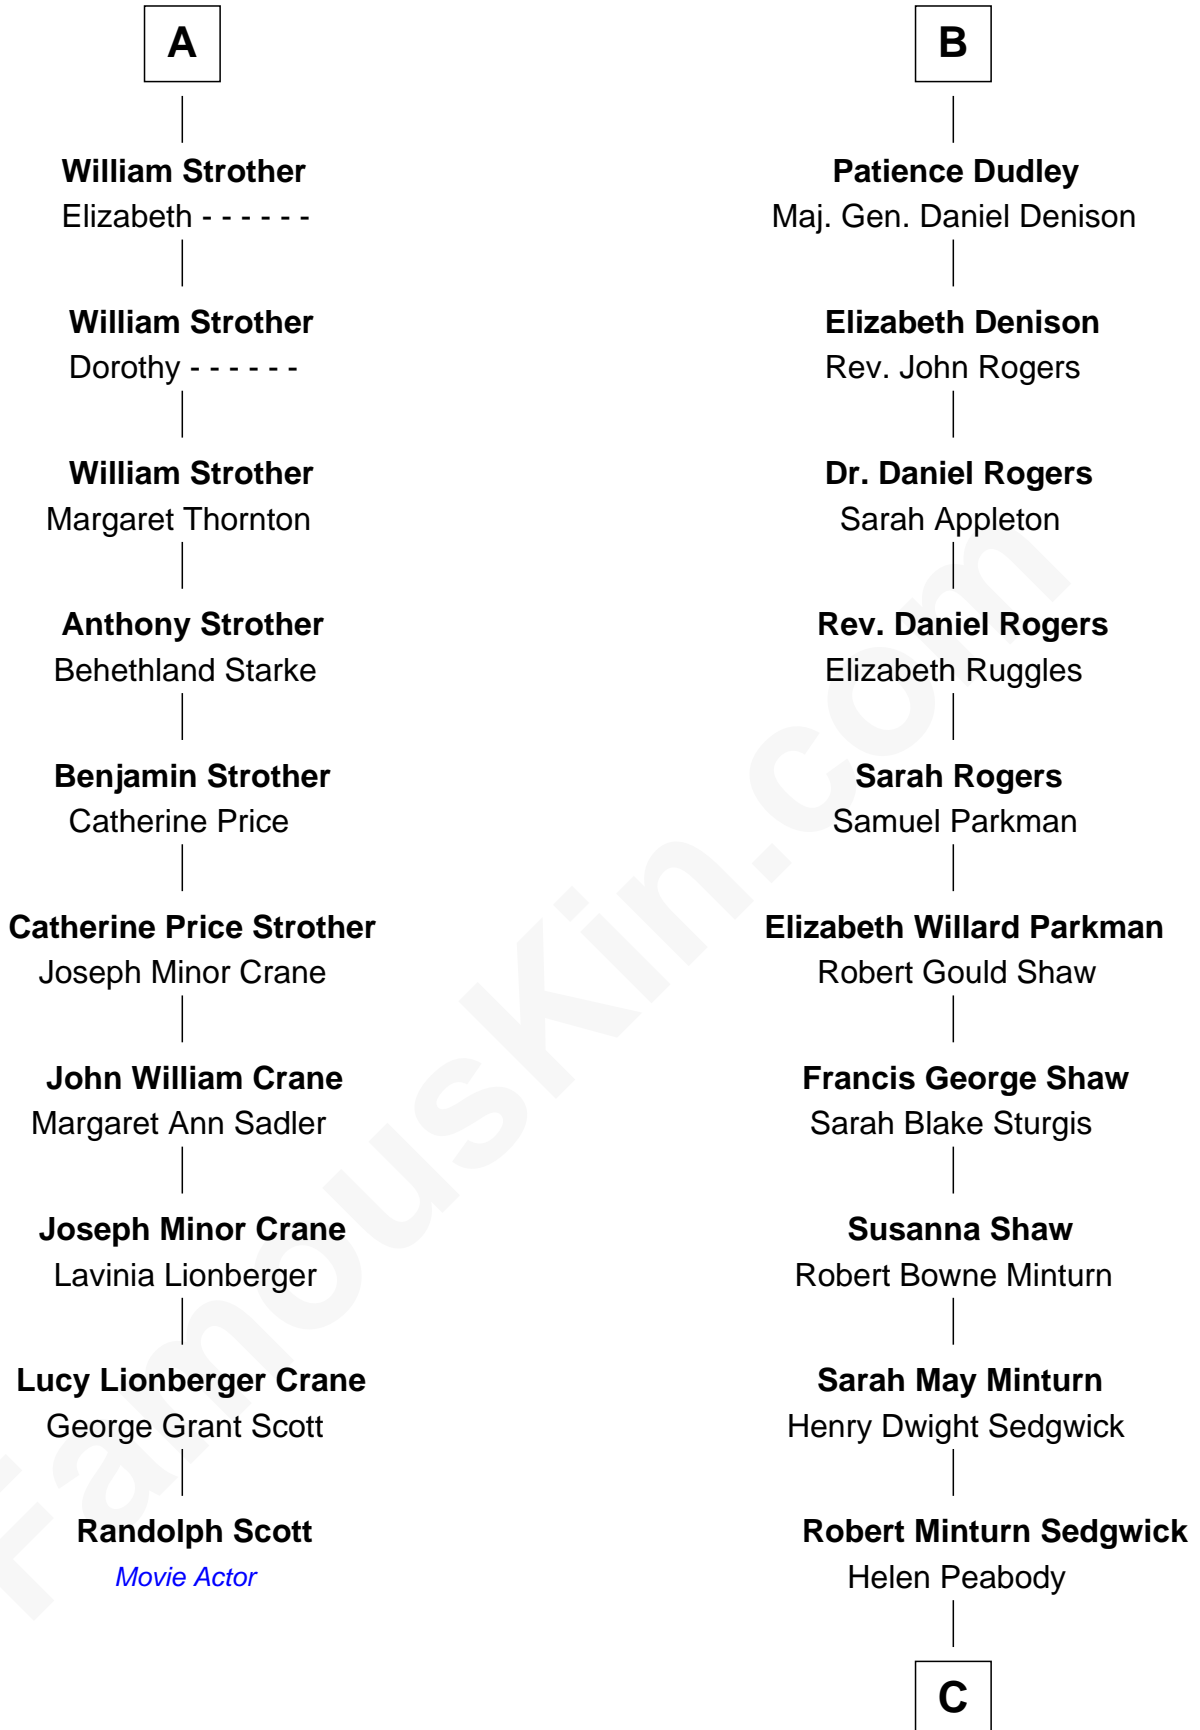

FamousKin.com
Relationship Chart of
Randolph Scott
Movie Actor

16th cousin 2 times removed of

Kyra Sedgwick
TV and Movie Actress

C

Henry Dwight Sedgwick

Patricia Ann Rosenwald

Kyra Sedgwick

TV and Movie Actress