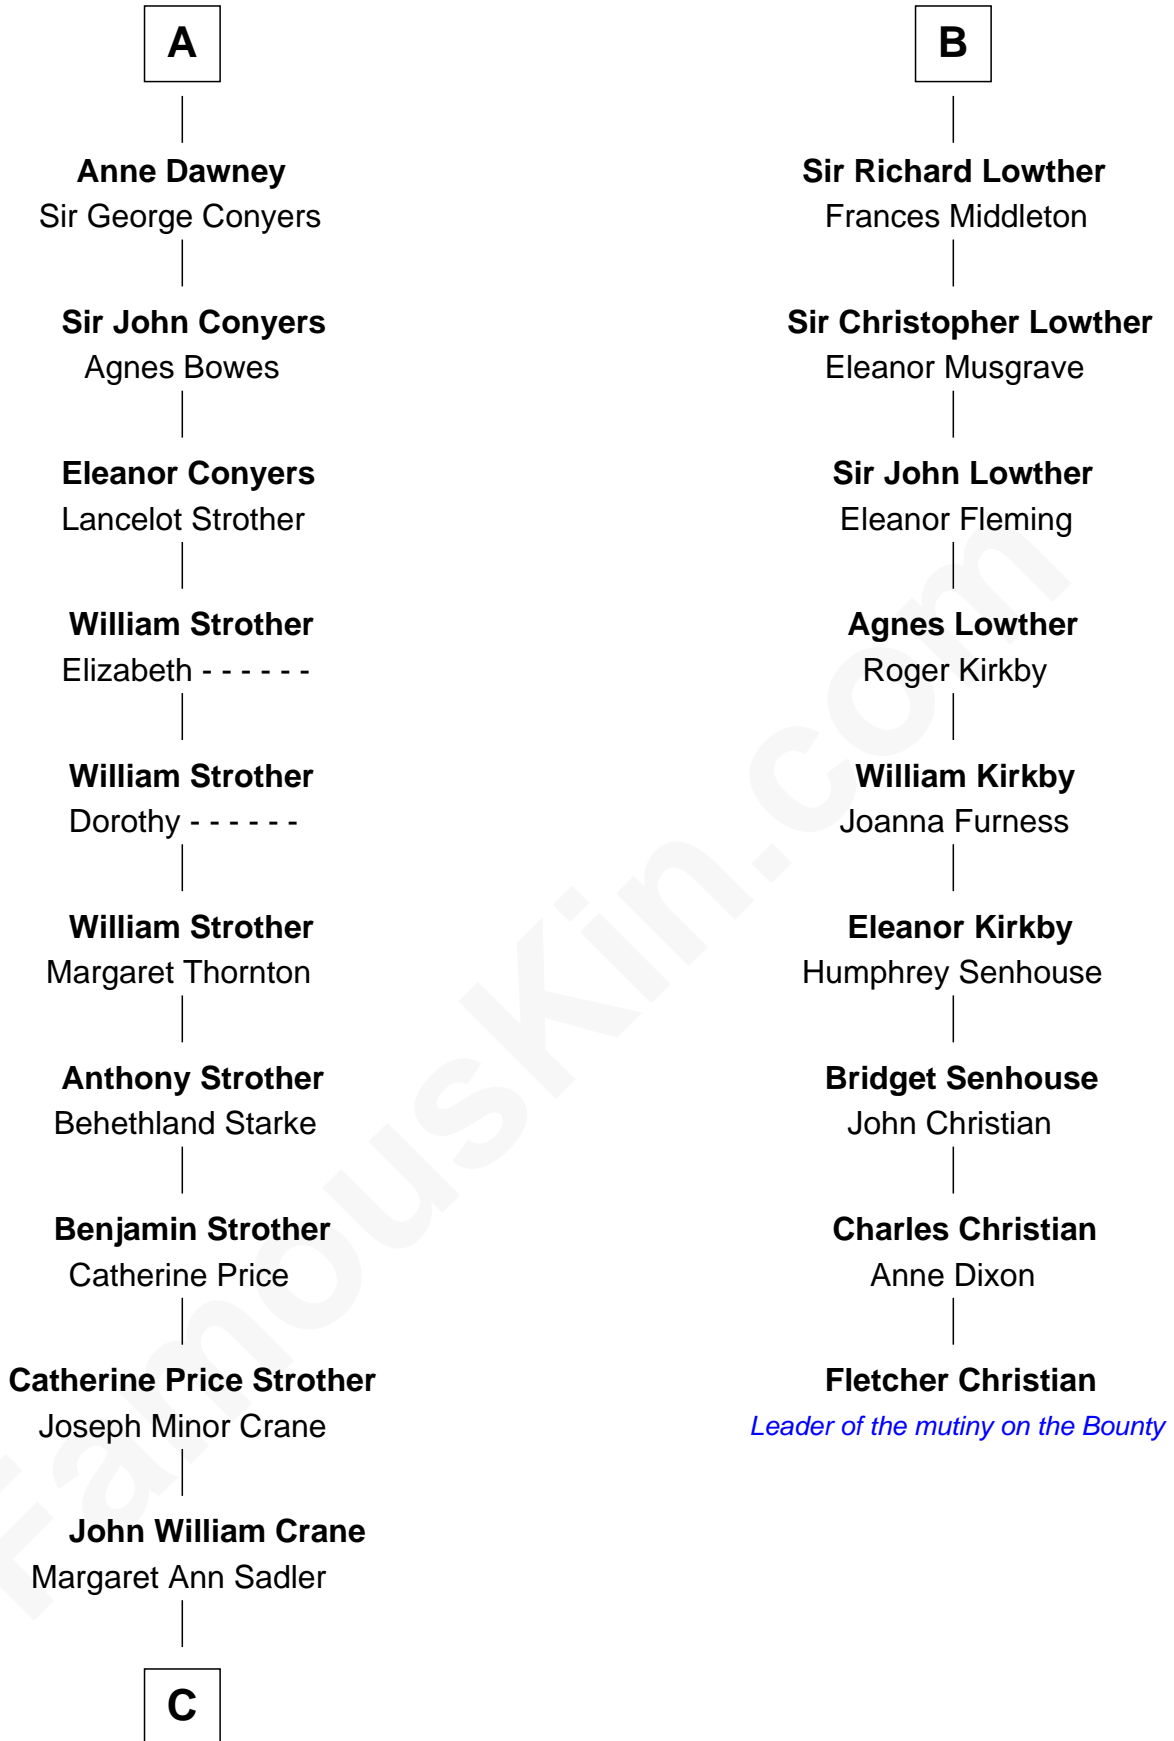

FamousKin.com

Relationship Chart of

Randolph Scott

Movie Actor

15th cousin 4 times removed of

Fletcher Christian
 Leader of the mutiny on the Bounty

C

—
Joseph Minor Crane

Lavinia Lionberger

—
Lucy Lionberger Crane

George Grant Scott

—
Randolph Scott

Movie Actor

FamousKin.com