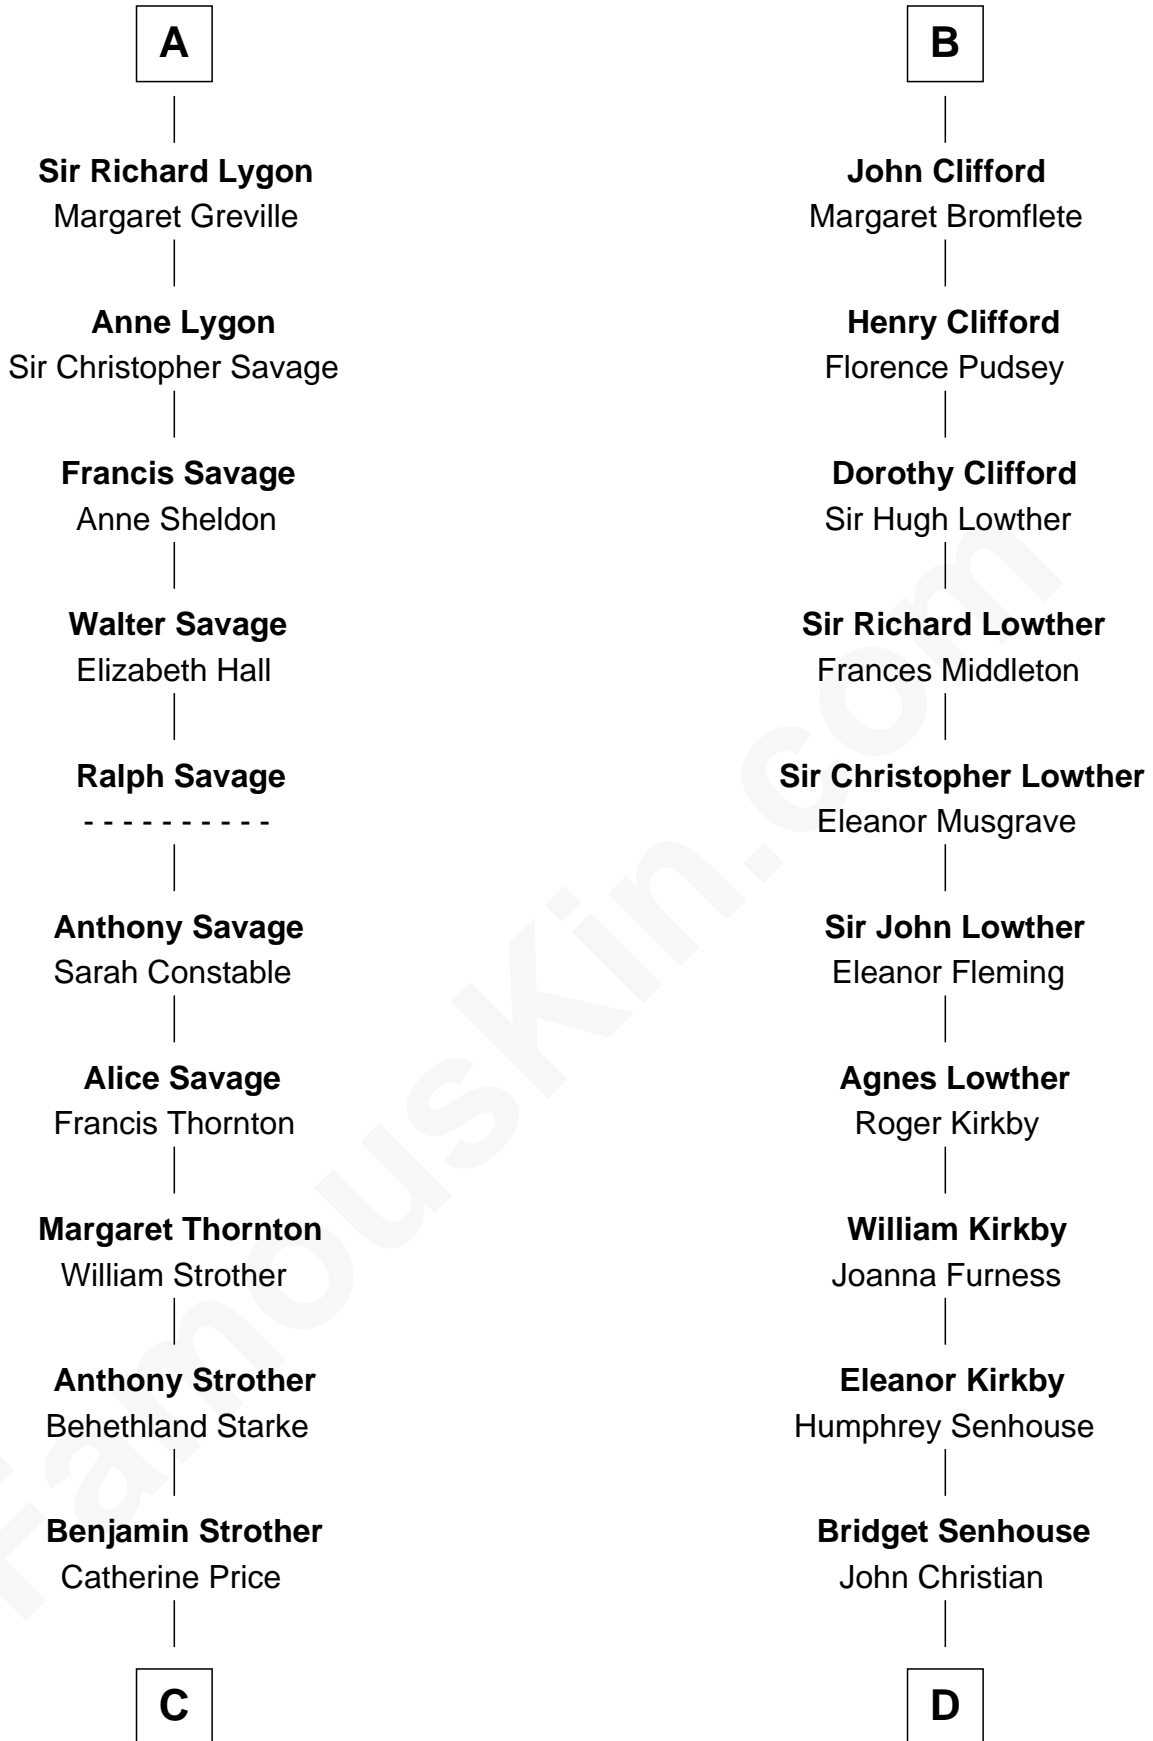

**FamousKin.com**  
**Relationship Chart of**  
**Randolph Scott**  
*Movie Actor*

18th cousin 3 times removed of

**Fletcher Christian**  
*Leader of the mutiny on the Bounty*

**C**

**Catherine Price Strother**

Joseph Minor Crane

**John William Crane**

Margaret Ann Sadler

**Joseph Minor Crane**

Lavinia Lionberger

**Lucy Lionberger Crane**

George Grant Scott

**Randolph Scott**

*Movie Actor*

**D**

**Charles Christian**

Anne Dixon

**Fletcher Christian**

*Leader of the mutiny on the Bounty*

FamousKin.com