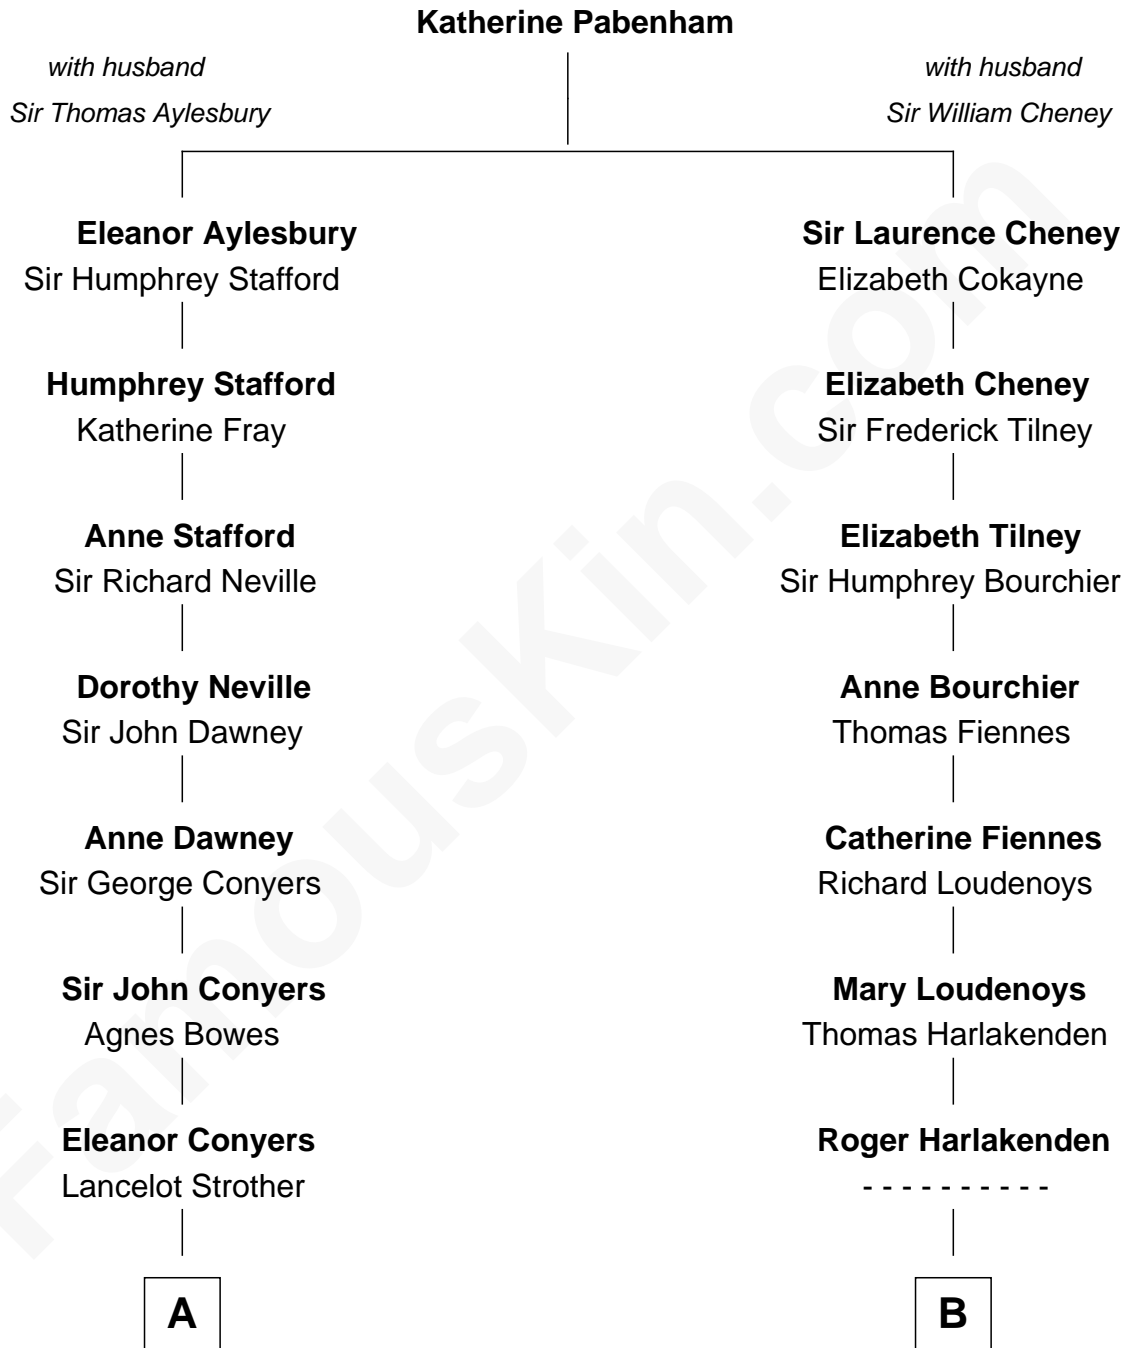

FamousKin.com
Relationship Chart of
Randolph Scott
Movie Actor

16th cousin 2 times removed of
Ali Wentworth
TV Actress and Comedienne

C

Mable Bryant Hobart
Eric Bartlett Wentworth

Ali Wentworth
TV Actress and Comedienne

FamousKin.com