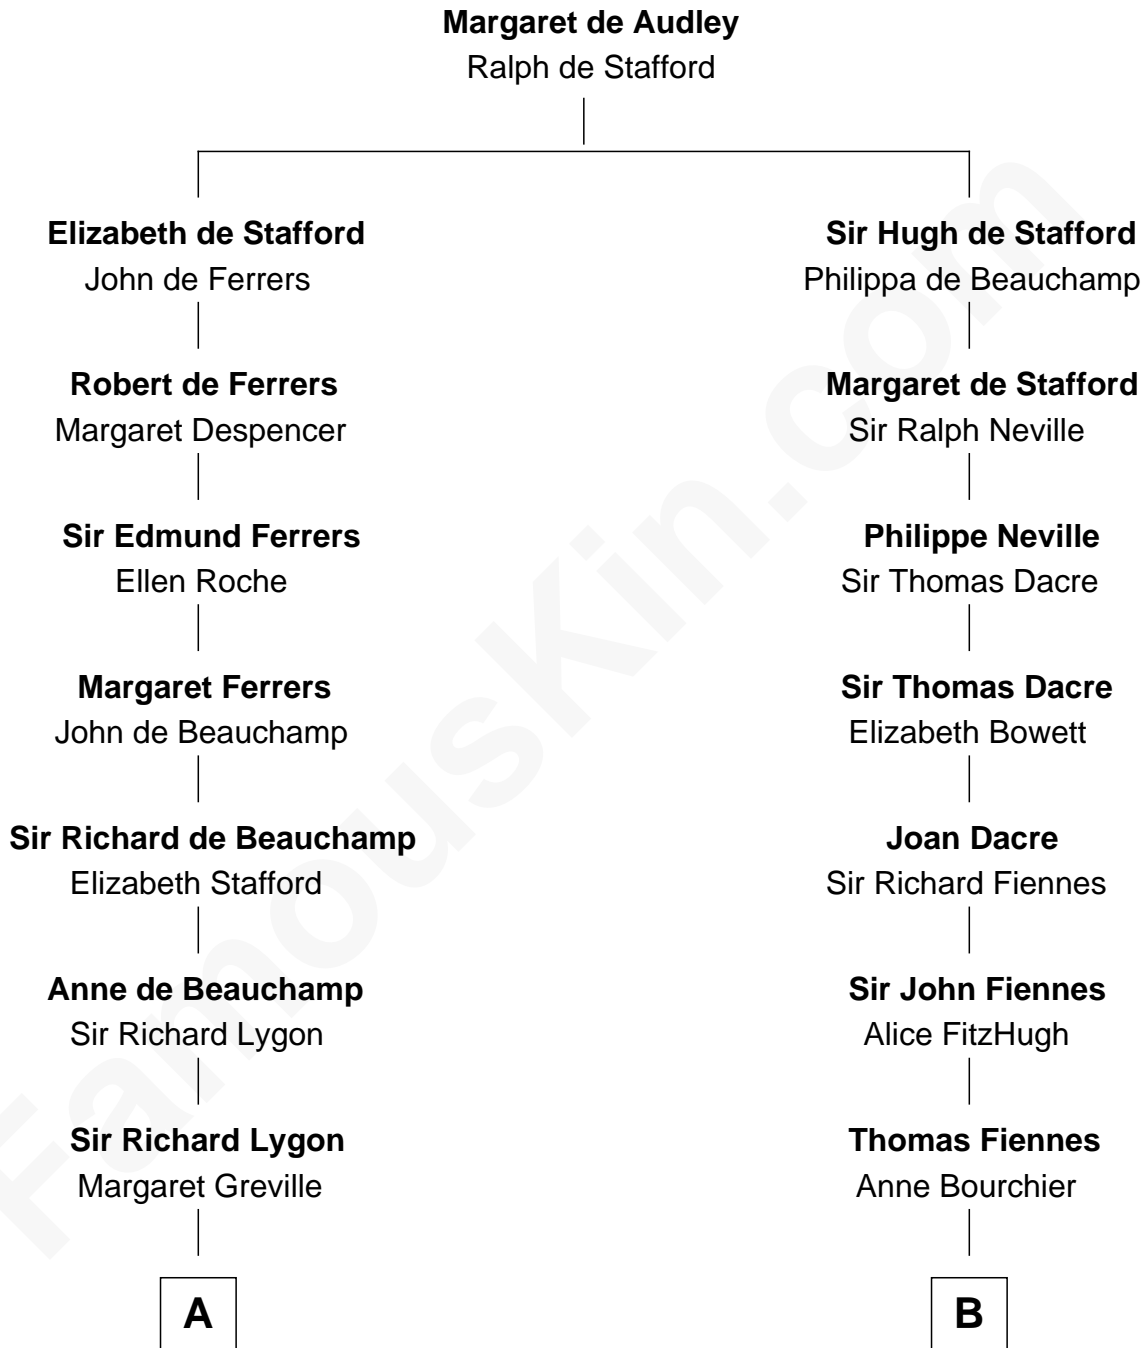

FamousKin.com
Relationship Chart of
Randolph Scott
Movie Actor

20th cousin 1 time removed of
Ali Wentworth
TV Actress and Comedienne

C

John William Crane
Margaret Ann Sadler

Joseph Minor Crane
Lavinia Lionberger

Lucy Lionberger Crane
George Grant Scott

Randolph Scott
Movie Actor

D

Charles Wyllys Elliott
Mary Green White

Howard Elliott
Janet January

Janet January Elliott
Richard Bryant Hobart

Mable Bryant Hobart
Eric Bartlett Wentworth