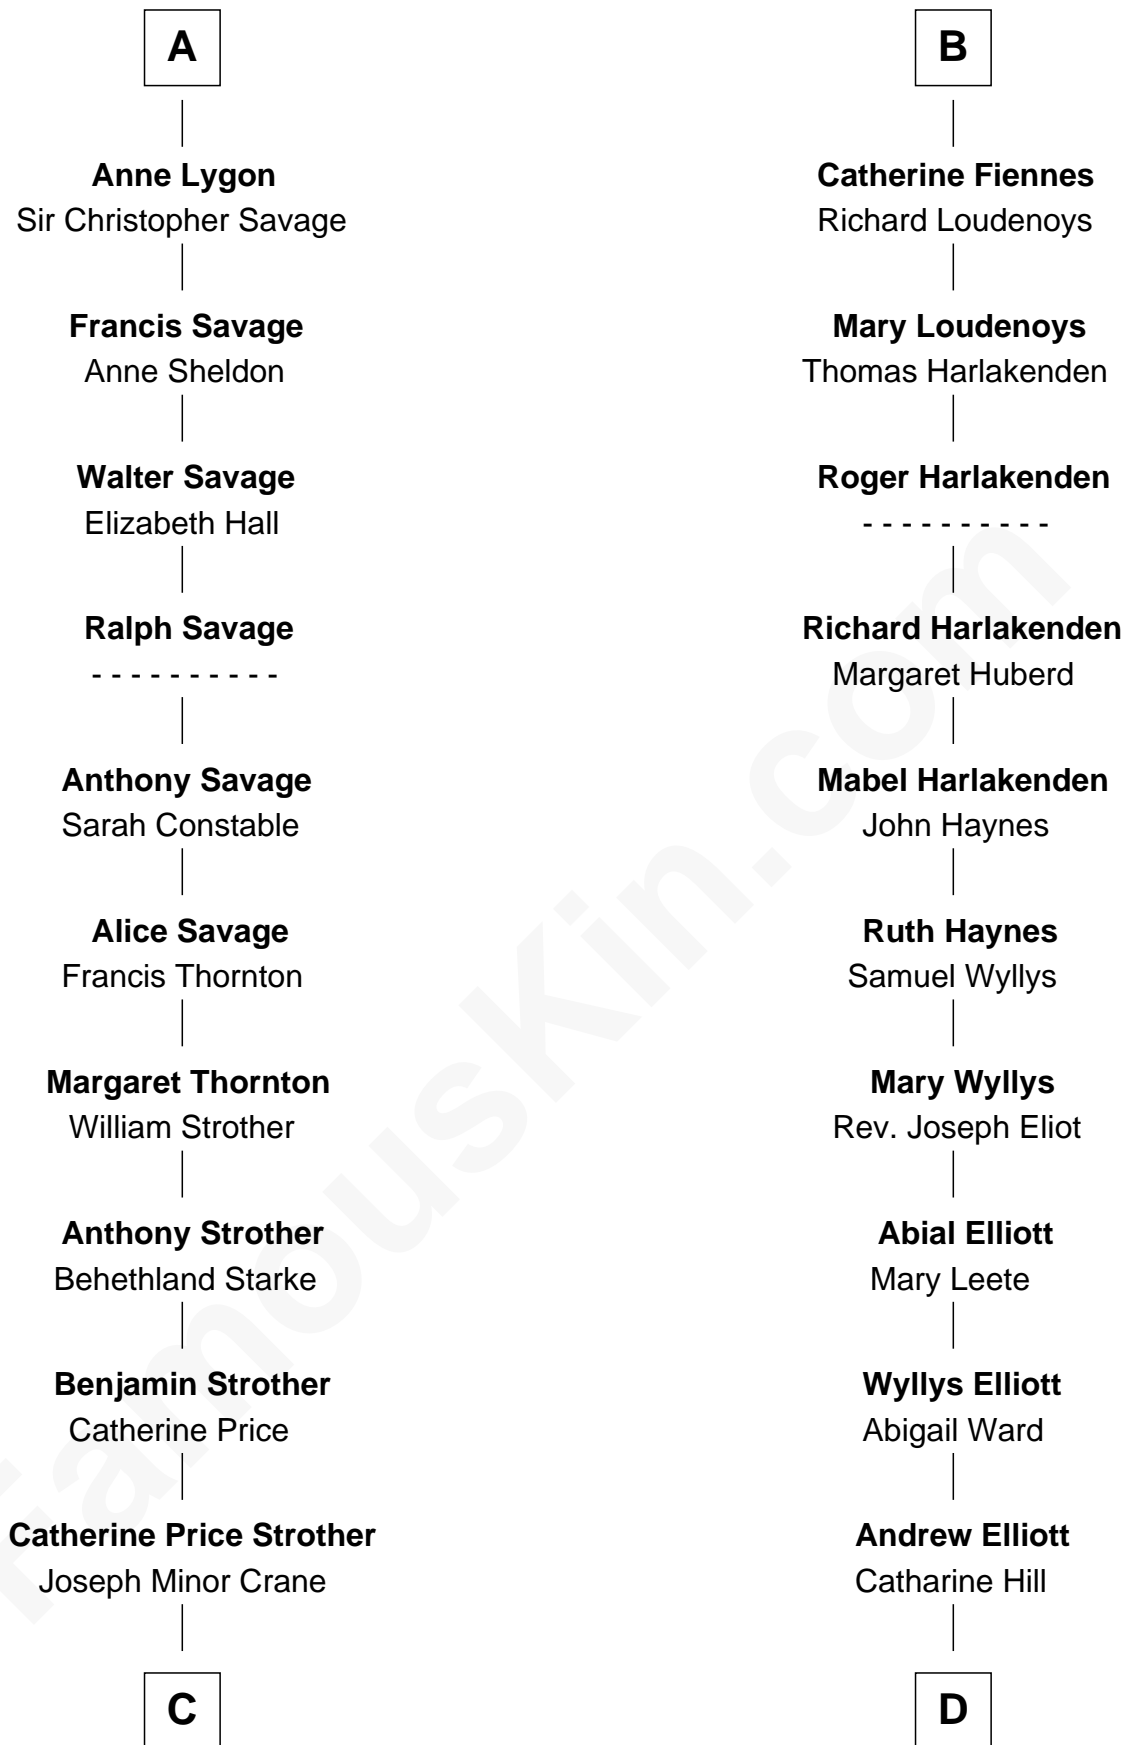

FamousKin.com
Relationship Chart of
Randolph Scott
Movie Actor

20th cousin 1 time removed of
Ali Wentworth
TV Actress and Comedienne

C

John William Crane
Margaret Ann Sadler

Joseph Minor Crane
Lavinia Lionberger

Lucy Lionberger Crane
George Grant Scott

Randolph Scott
Movie Actor

D

Charles Wyllys Elliott
Mary Green White

Howard Elliott
Janet January

Janet January Elliott
Richard Bryant Hobart

Mable Bryant Hobart
Eric Bartlett Wentworth