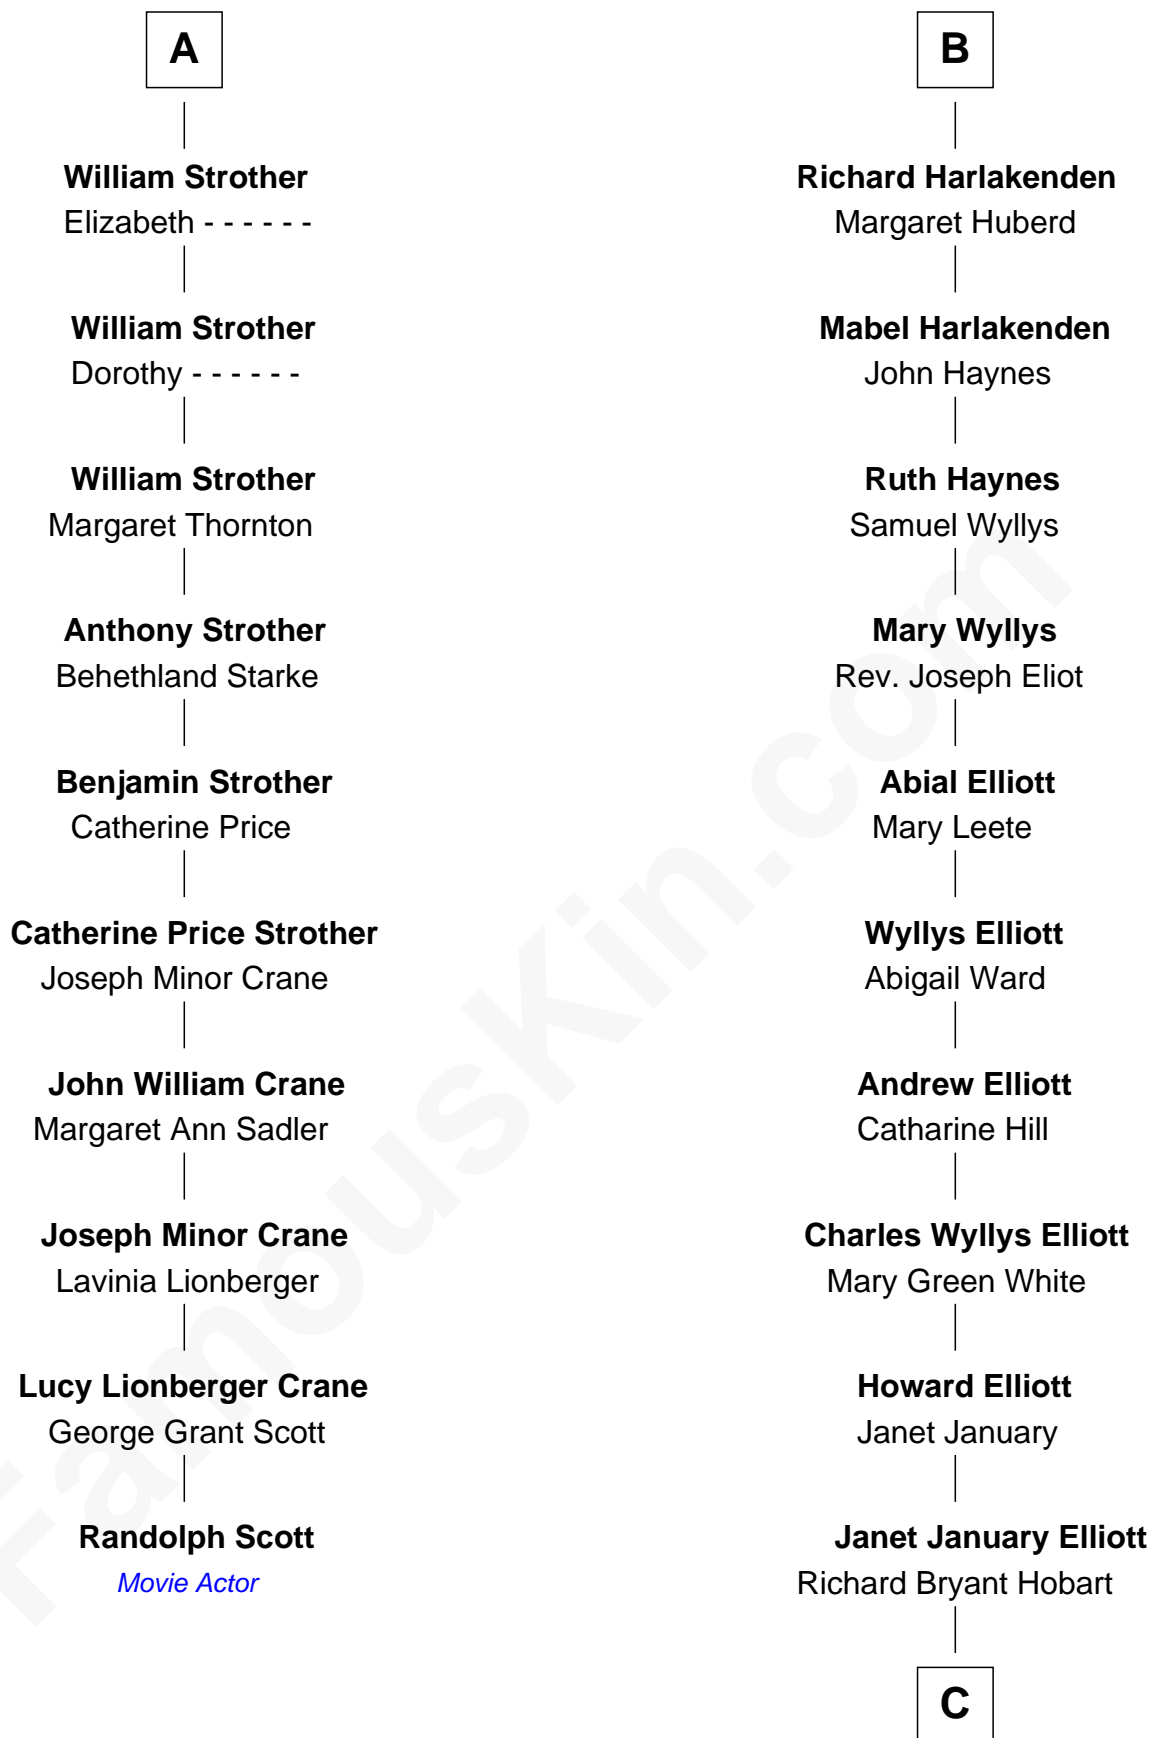

**FamousKin.com**  
**Relationship Chart of**  
**Randolph Scott**  
*Movie Actor*

16th cousin 2 times removed of  
**Ali Wentworth**  
*TV Actress and Comedienne*

C

**Mable Bryant Hobart**  
Eric Bartlett Wentworth

**Ali Wentworth**  
*TV Actress and Comedienne*

FamousKin.com