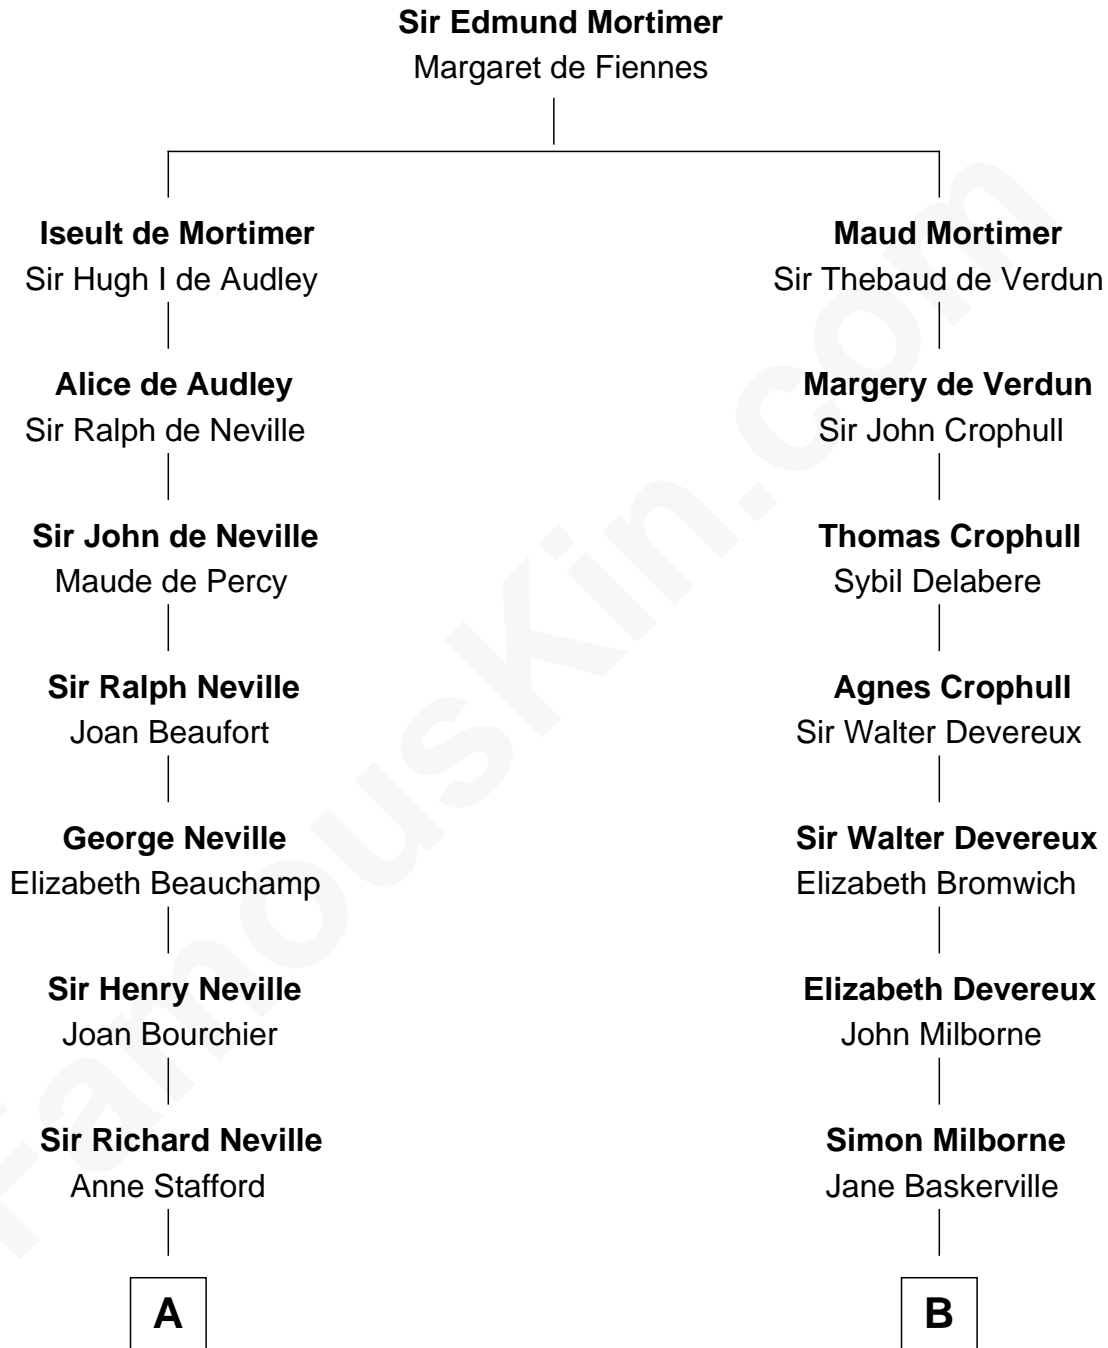

FamousKin.com
Relationship Chart of
Randolph Scott
Movie Actor

16th cousin 4 times removed of

Button Gwinnett
Signer of the Declaration of Independence

A

Dorothy Neville
Sir John Dawney

Anne Dawney
Sir George Conyers

Sir John Conyers
Agnes Bowes

Eleanor Conyers
Lancelot Strother

William Strother
Elizabeth - - - - -

William Strother
Dorothy - - - - -

William Strother
Margaret Thornton

Anthony Strother
Behethland Starke

Benjamin Strother
Catherine Price