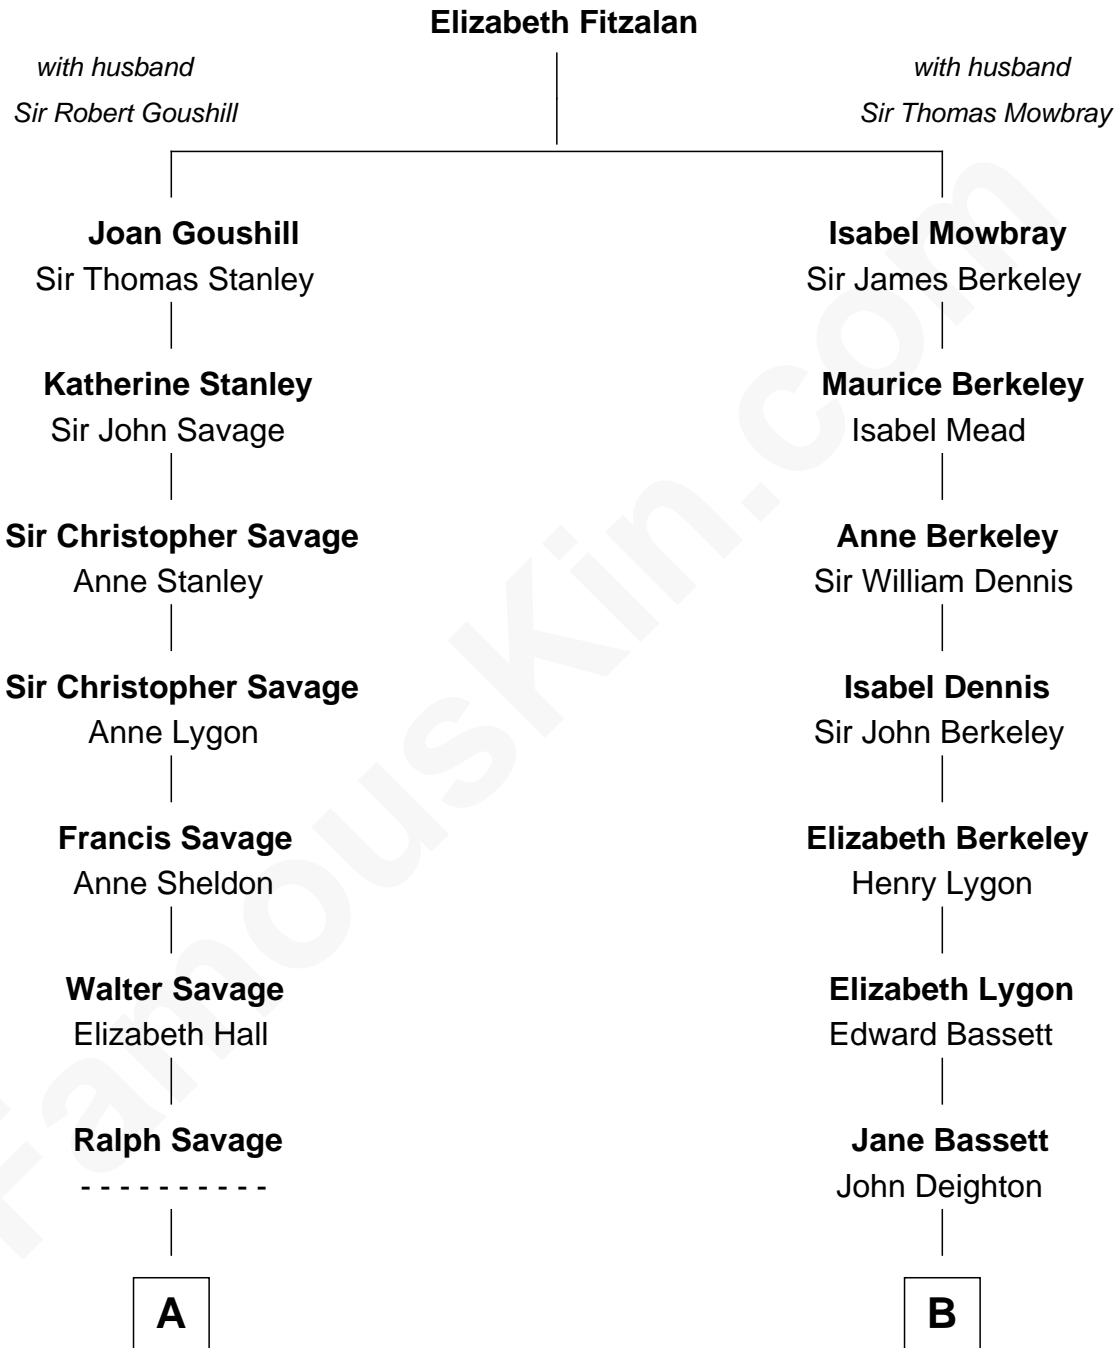

FamousKin.com

Relationship Chart of

Randolph Scott

Movie Actor

16th cousin 3 times removed of

Michael Lookinland

TV Actor

C

Orrin Paul Lookinland

Madeline Tait

Paul Russell Lookinland

Karen Ruth McKinney

Michael Lookinland

TV Actor

FamousKin.com