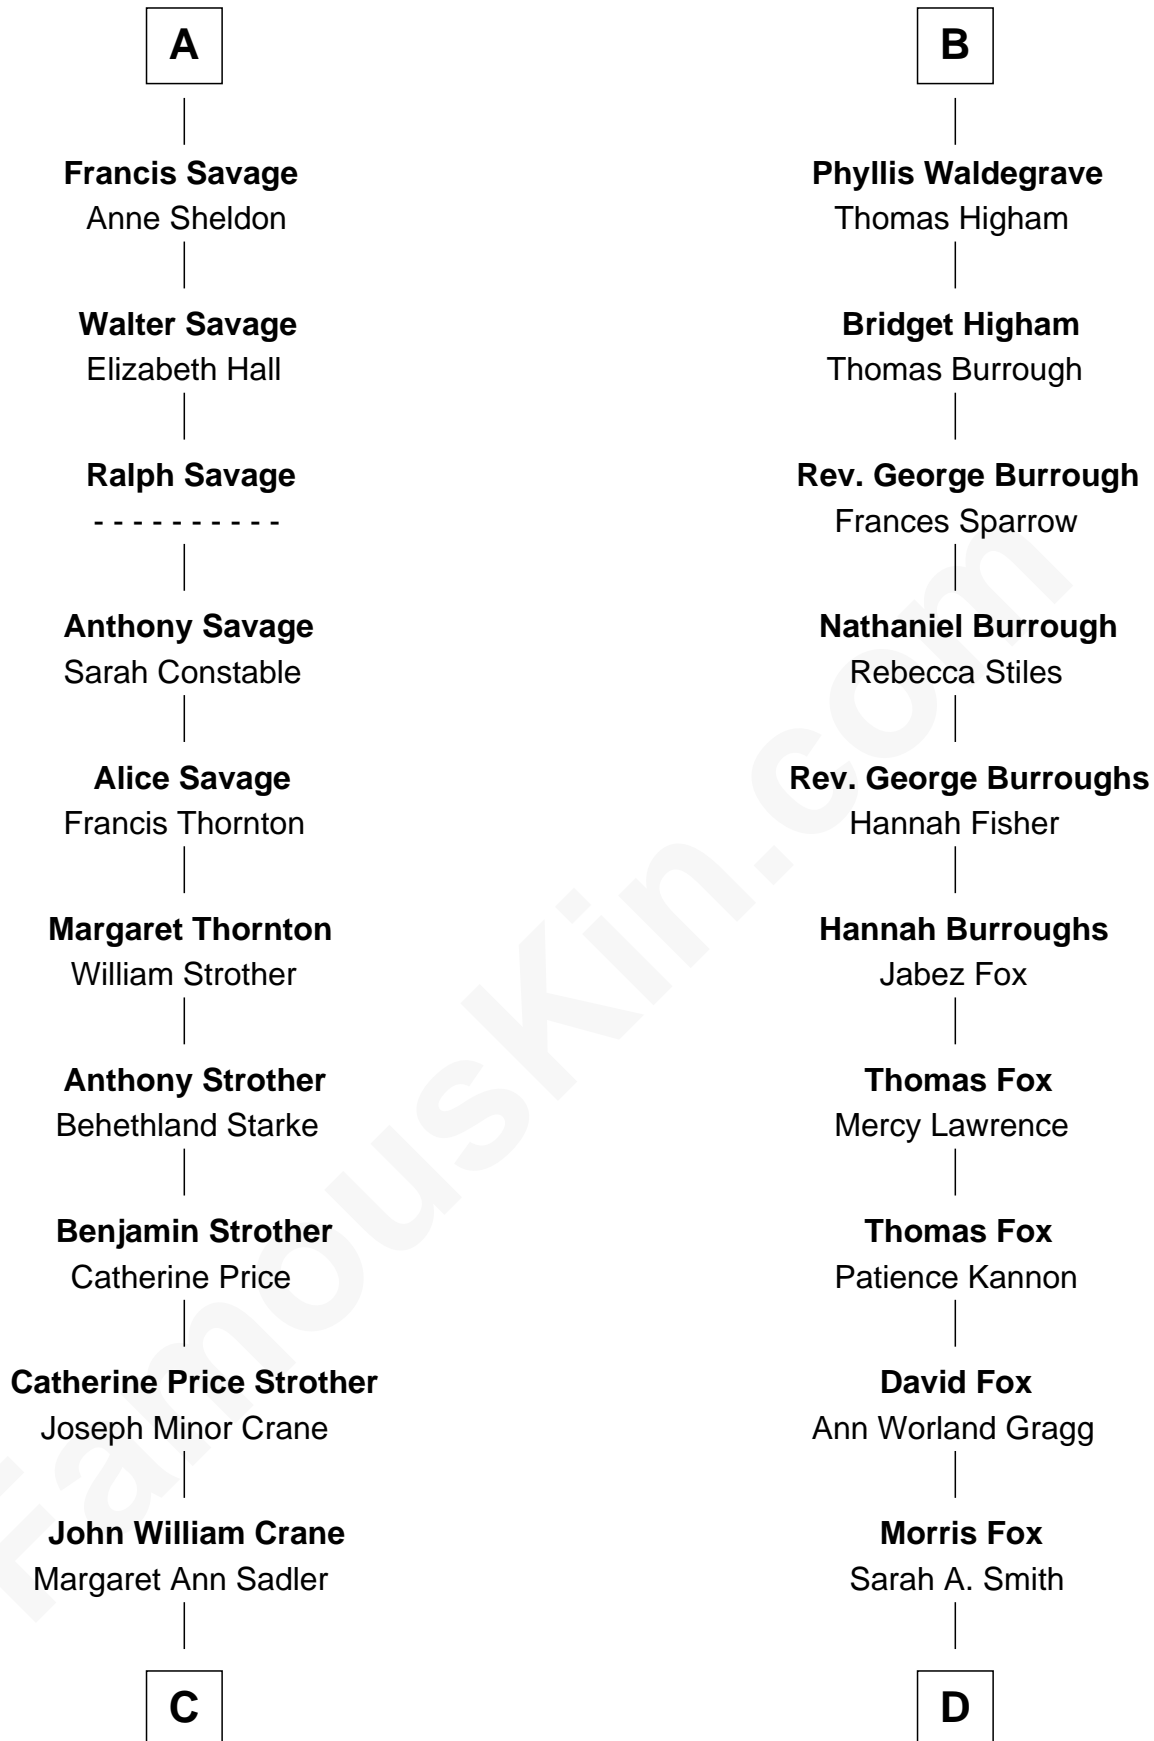

FamousKin.com
Relationship Chart of
Randolph Scott
Movie Actor

19th cousin 1 time removed of
Bob Moore
Co-Founder, Bob's Red Mill

Bartholomew de Badlesmere
 Margaret de Clare

Elizabeth de Badlesmere
 Sir William de Bohun

Elizabeth de Bohun
 Sir Richard Fitzalan

Elizabeth Fitzalan
 Sir Robert Goushill

Joan Goushill
 Sir Thomas Stanley

Katherine Stanley
 Sir John Savage

Sir Christopher Savage
 Anne Stanley

Sir Christopher Savage
 Anne Lygon

A

Margaret de Badlesmere
 Sir John de Tibetot

Sir Robert de Tibetot
 Margaret Deincourt

Elizabeth de Tibetot
 Sir Philip le Despencer

Margery Despencer
 Sir Roger Wentworth

Henry Wentworth
 Elizabeth Howard

Margery Wentworth
 Sir William Waldegrave

George Waldegrave
 Anne Drury

B

C

Joseph Minor Crane

Lavinia Lionberger

Lucy Lionberger Crane

George Grant Scott