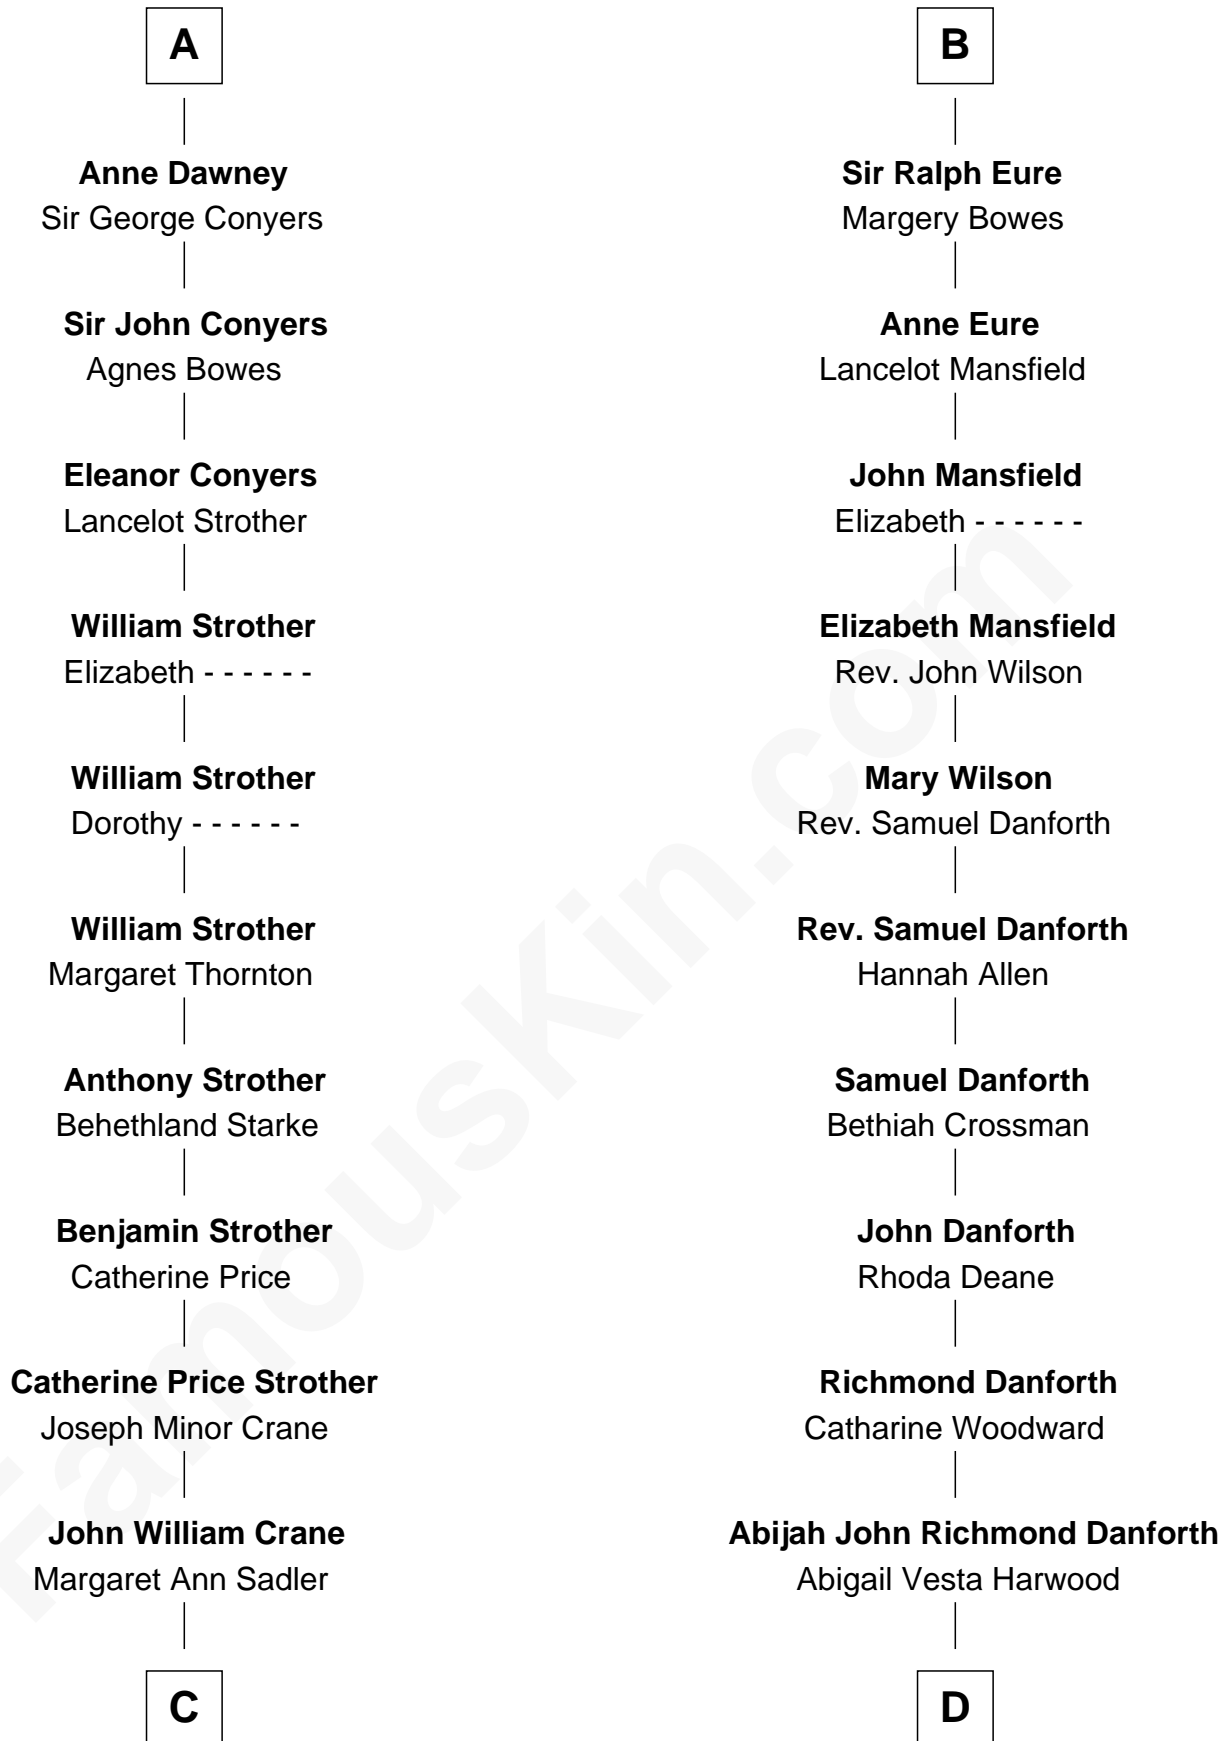

FamousKin.com
Relationship Chart of
Randolph Scott
Movie Actor

19th cousin 2 times removed of
Zach Snyder
Filmmaker

C

Joseph Minor Crane

Lavinia Lionberger

Lucy Lionberger Crane

George Grant Scott

Randolph Scott

Movie Actor

D

Oliver Harwood Danforth

Sarah M. Hills

Jennie Minerva Danforth

John Batchelder Manley

Helen Danforth Manley

Dr. Edgar Earl Reeves