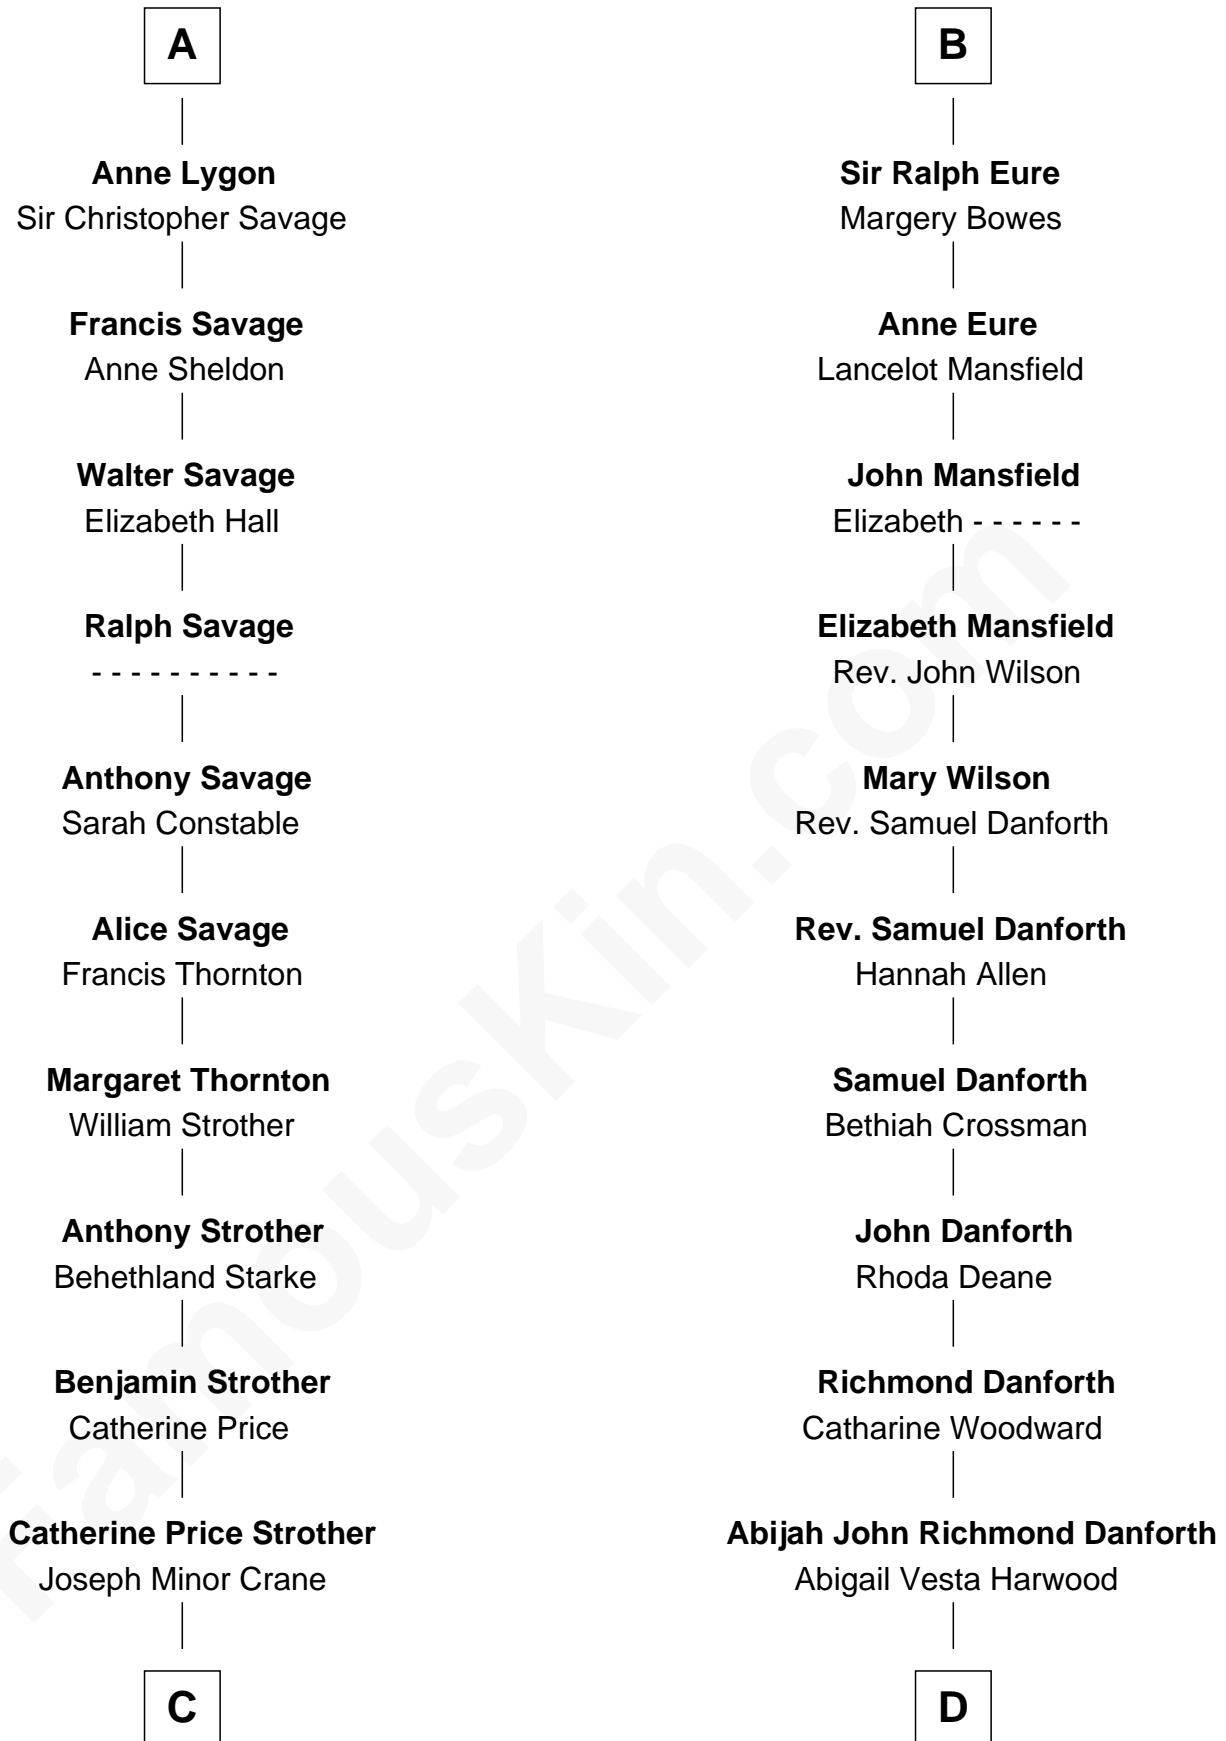

FamousKin.com Relationship Chart of

Randolph Scott

Movie Actor

20th cousin 1 time removed of

Zach Snyder

Filmmaker

Margaret de Audley

Ralph de Stafford

C

John William Crane
Margaret Ann Sadler

Joseph Minor Crane
Lavinia Lionberger

Lucy Lionberger Crane
George Grant Scott

Randolph Scott
Movie Actor

D

Oliver Harwood Danforth
Sarah M. Hills

Jennie Minerva Danforth
John Batchelder Manley