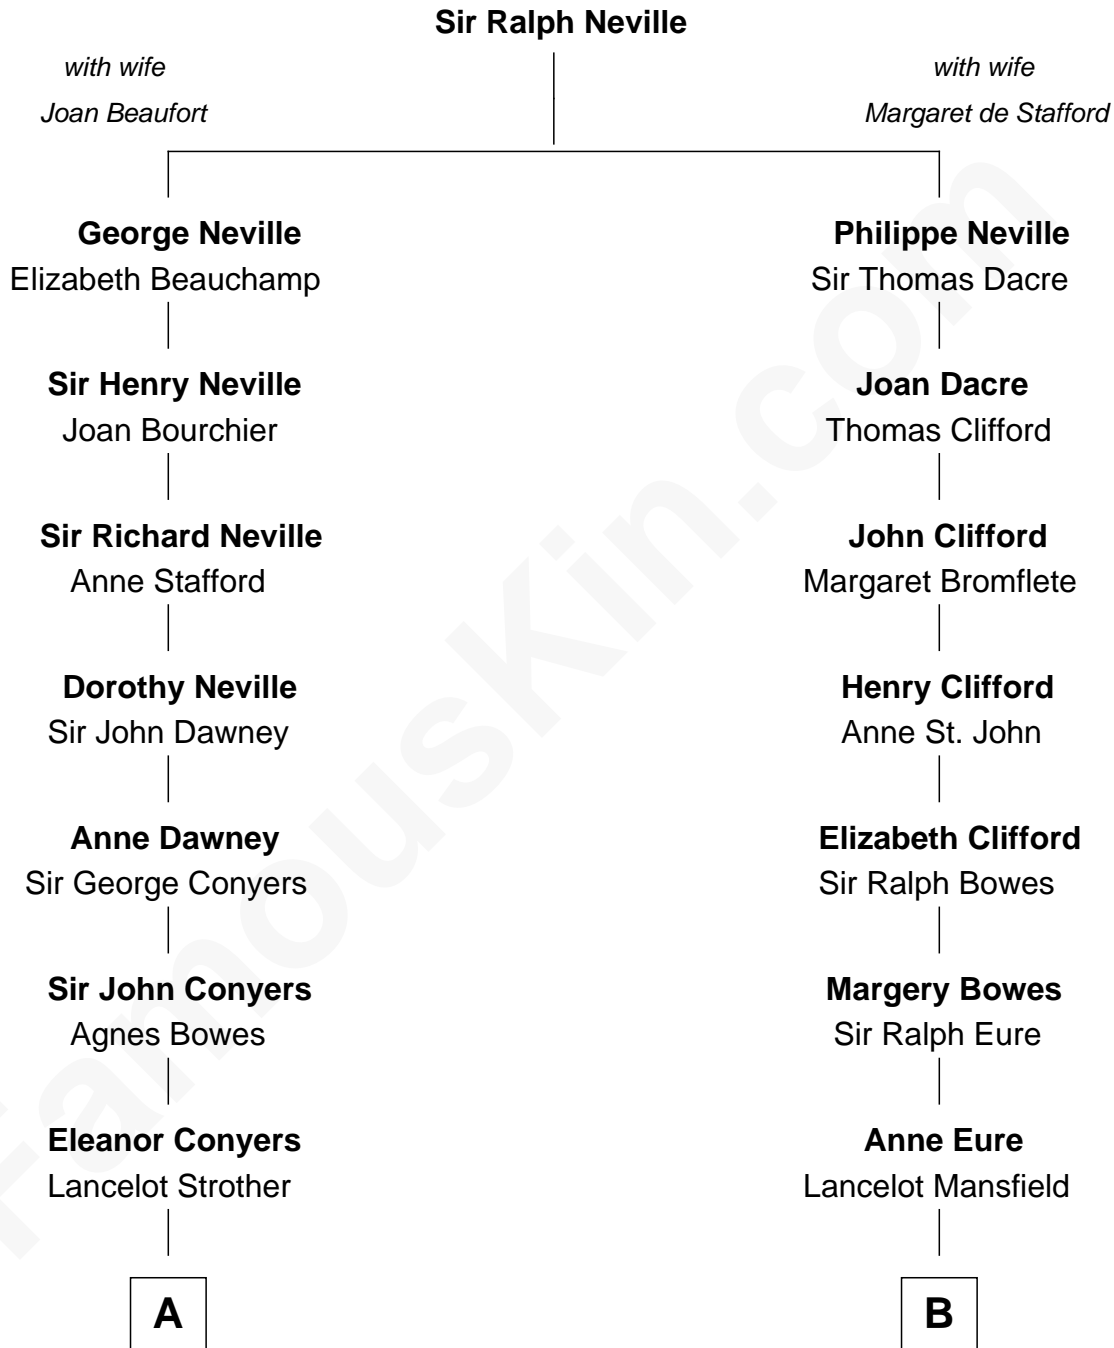

**FamousKin.com**  
**Relationship Chart of**  
**Randolph Scott**  
*Movie Actor*

16th cousin 3 times removed of  
**Zach Snyder**  
*Filmmaker*

C

**Helen Danforth Manley**

Dr. Edgar Earl Reeves

**Marsha Manley Reeves**