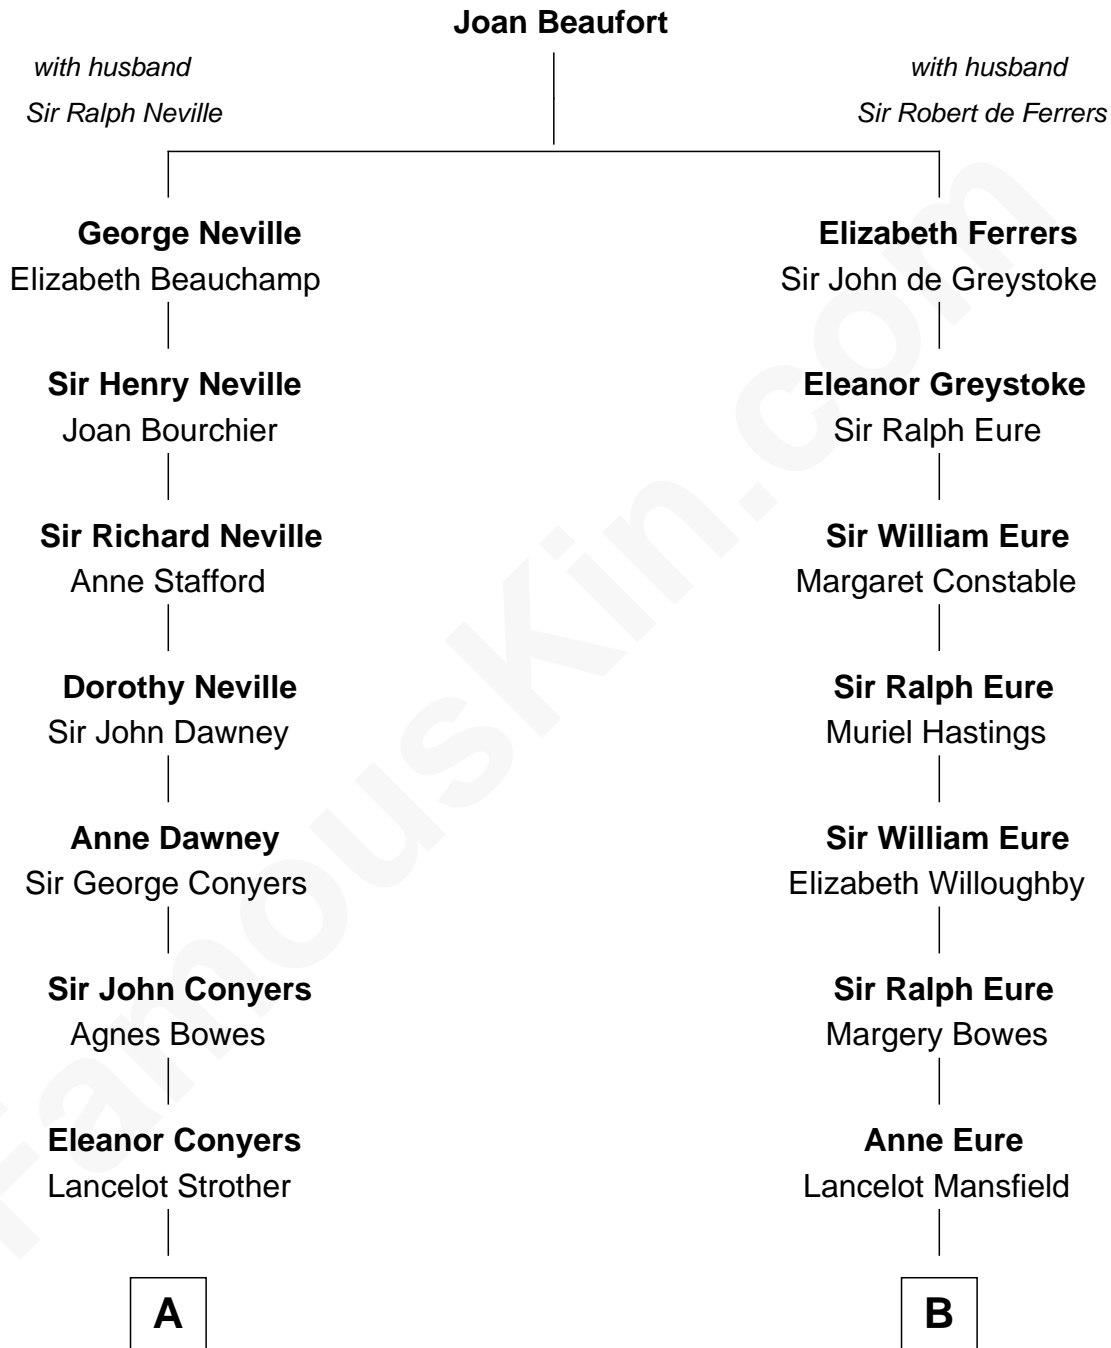

FamousKin.com Relationship Chart of

Randolph Scott

Movie Actor

16th cousin 3 times removed of

Zach Snyder

Filmmaker

C

Helen Danforth Manley
Dr. Edgar Earl Reeves

Marsha Manley Reeves
Charles Edward Snyder

Zach Snyder
Filmmaker

FamousKin.com