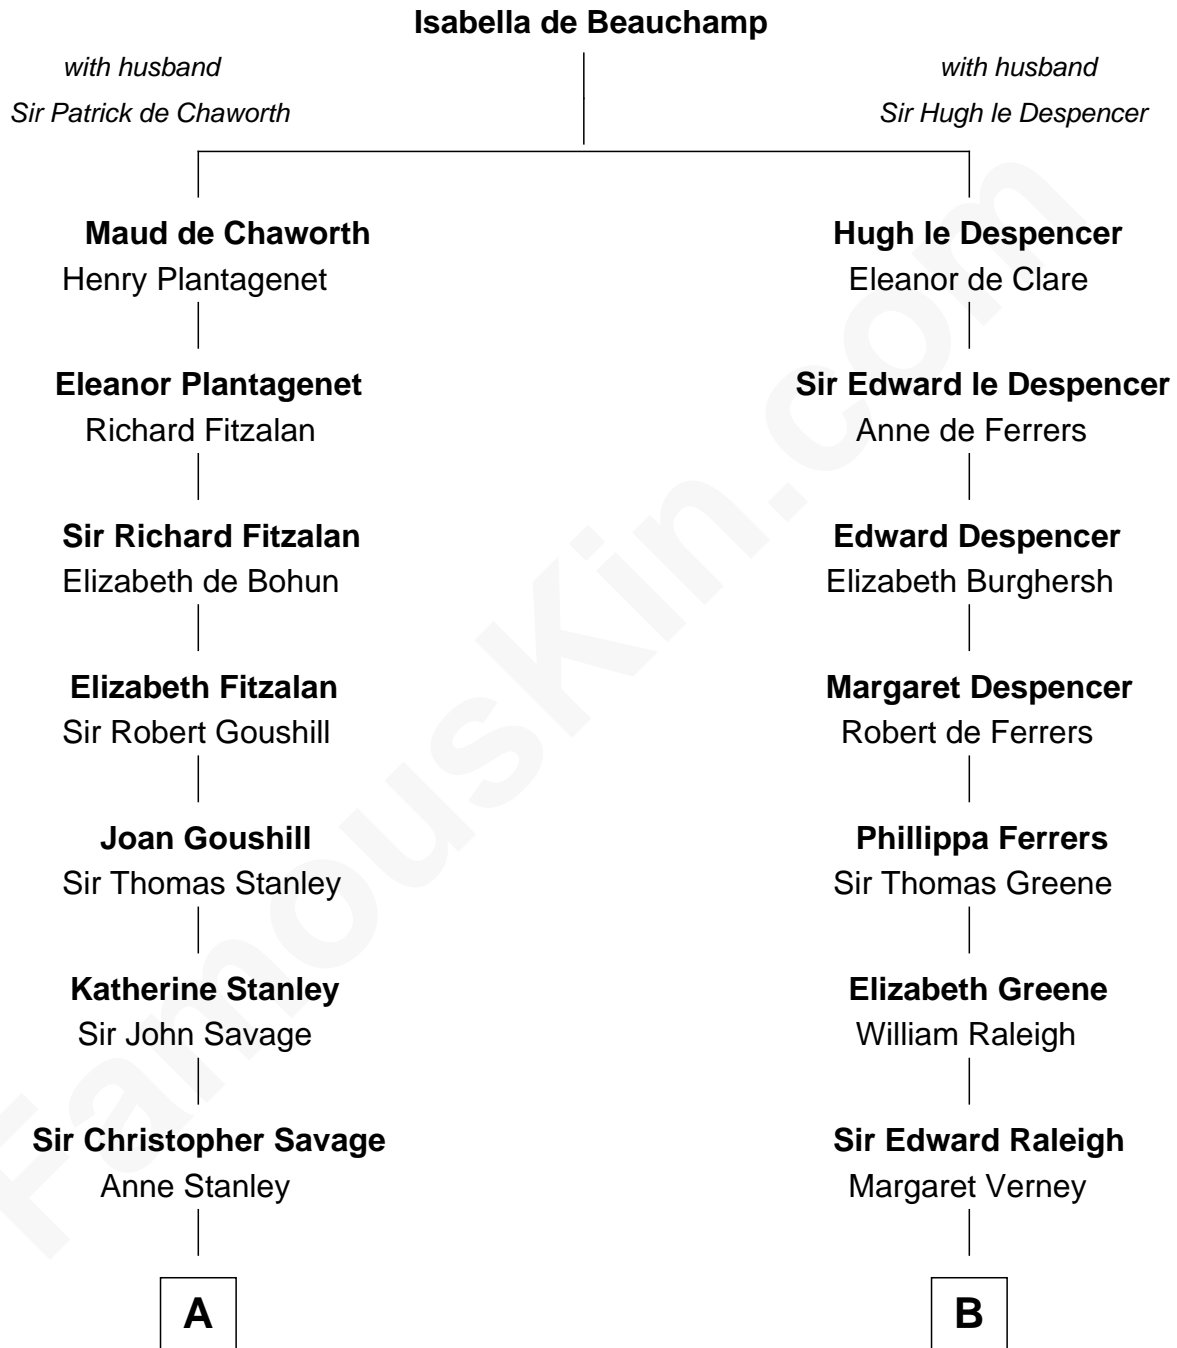

FamousKin.com
Relationship Chart of
Randolph Scott
Movie Actor

20th cousin 1 time removed of
Marilyn Monroe
Actress, Model, and Singer

C

John William Crane
Margaret Ann Sadler

Joseph Minor Crane
Lavinia Lionberger

Lucy Lionberger Crane
George Grant Scott

Randolph Scott
Movie Actor

D

Samuel Elam Almy
Susan Bateman

Susan Bateman Almy
Charles Adams Gifford

Frederick Almy Gifford
Elizabeth Easton Tennant

Charles Stanley Gifford
Gladys Pearl Monroe

Marilyn Monroe
Actress, Model, and Singer