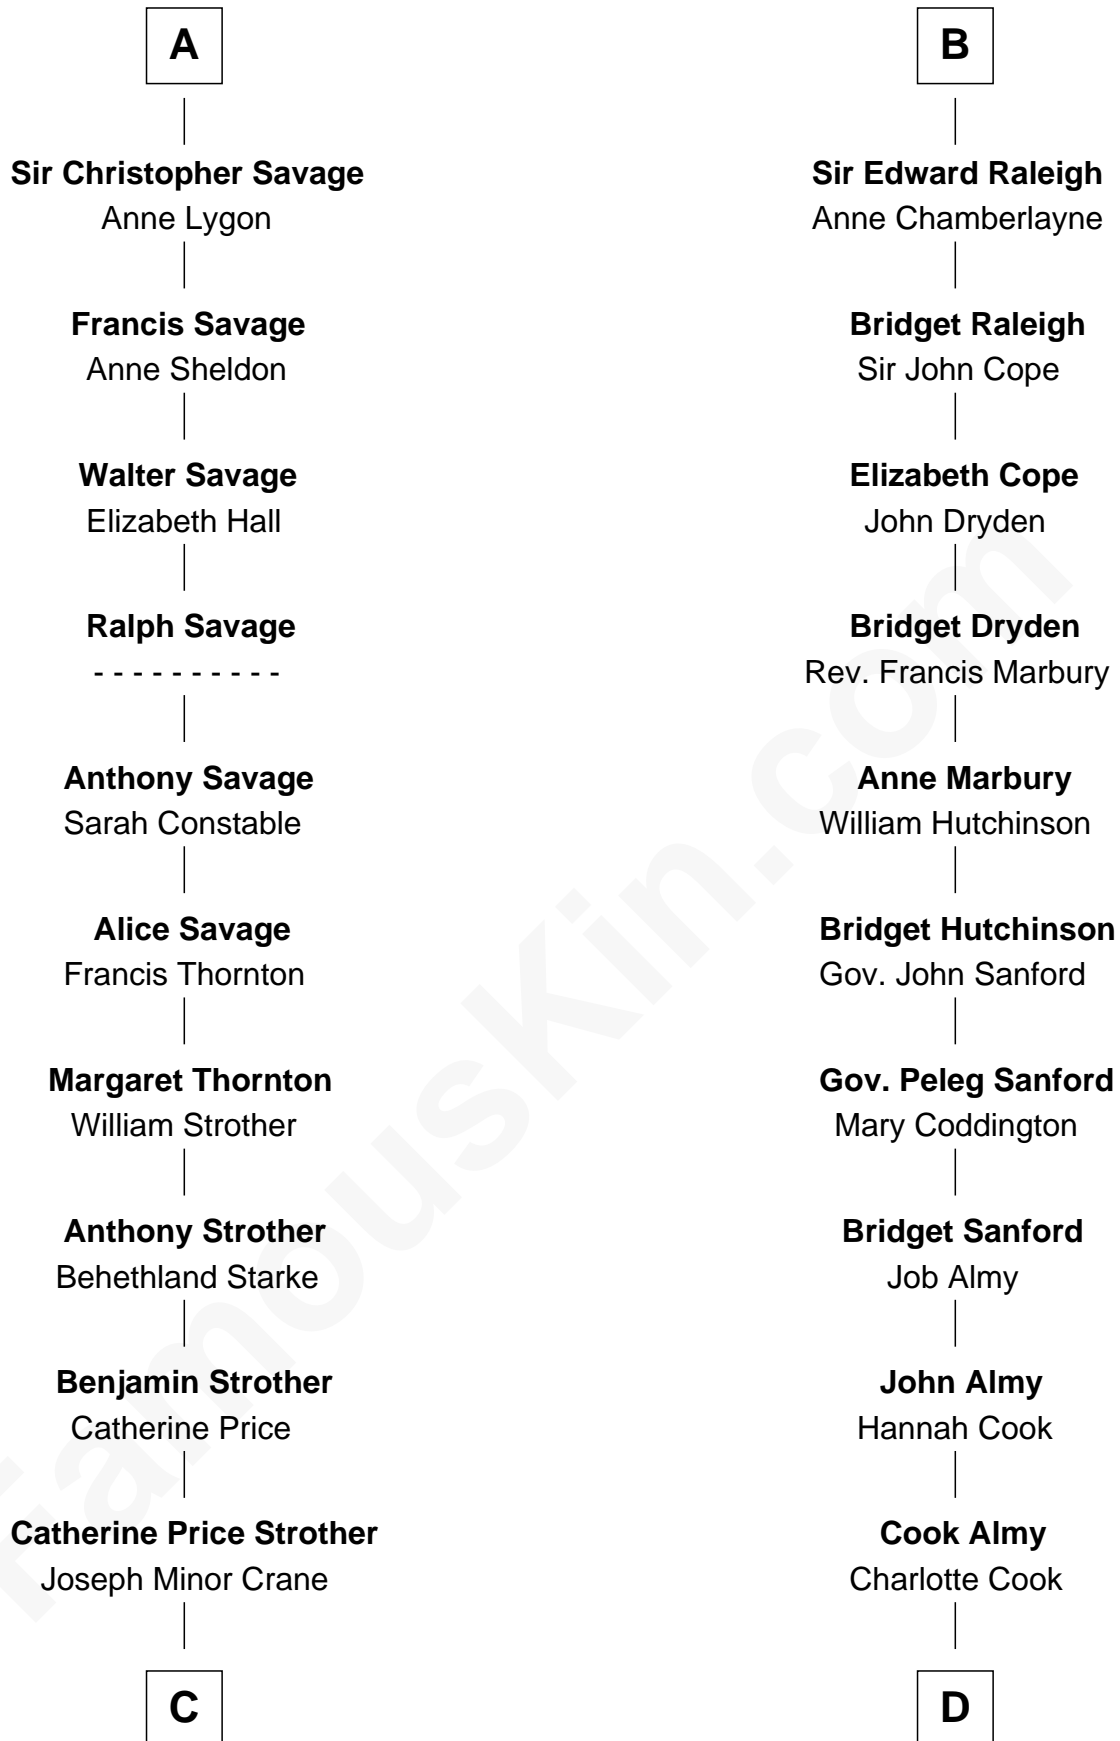

FamousKin.com
Relationship Chart of
Randolph Scott
Movie Actor

20th cousin 1 time removed of
Marilyn Monroe
Actress, Model, and Singer

C

John William Crane
Margaret Ann Sadler

Joseph Minor Crane
Lavinia Lionberger

Lucy Lionberger Crane
George Grant Scott

Randolph Scott
Movie Actor

D

Samuel Elam Almy
Susan Bateman

Susan Bateman Almy
Charles Adams Gifford

Frederick Almy Gifford
Elizabeth Easton Tennant

Charles Stanley Gifford
Gladys Pearl Monroe

Marilyn Monroe
Actress, Model, and Singer