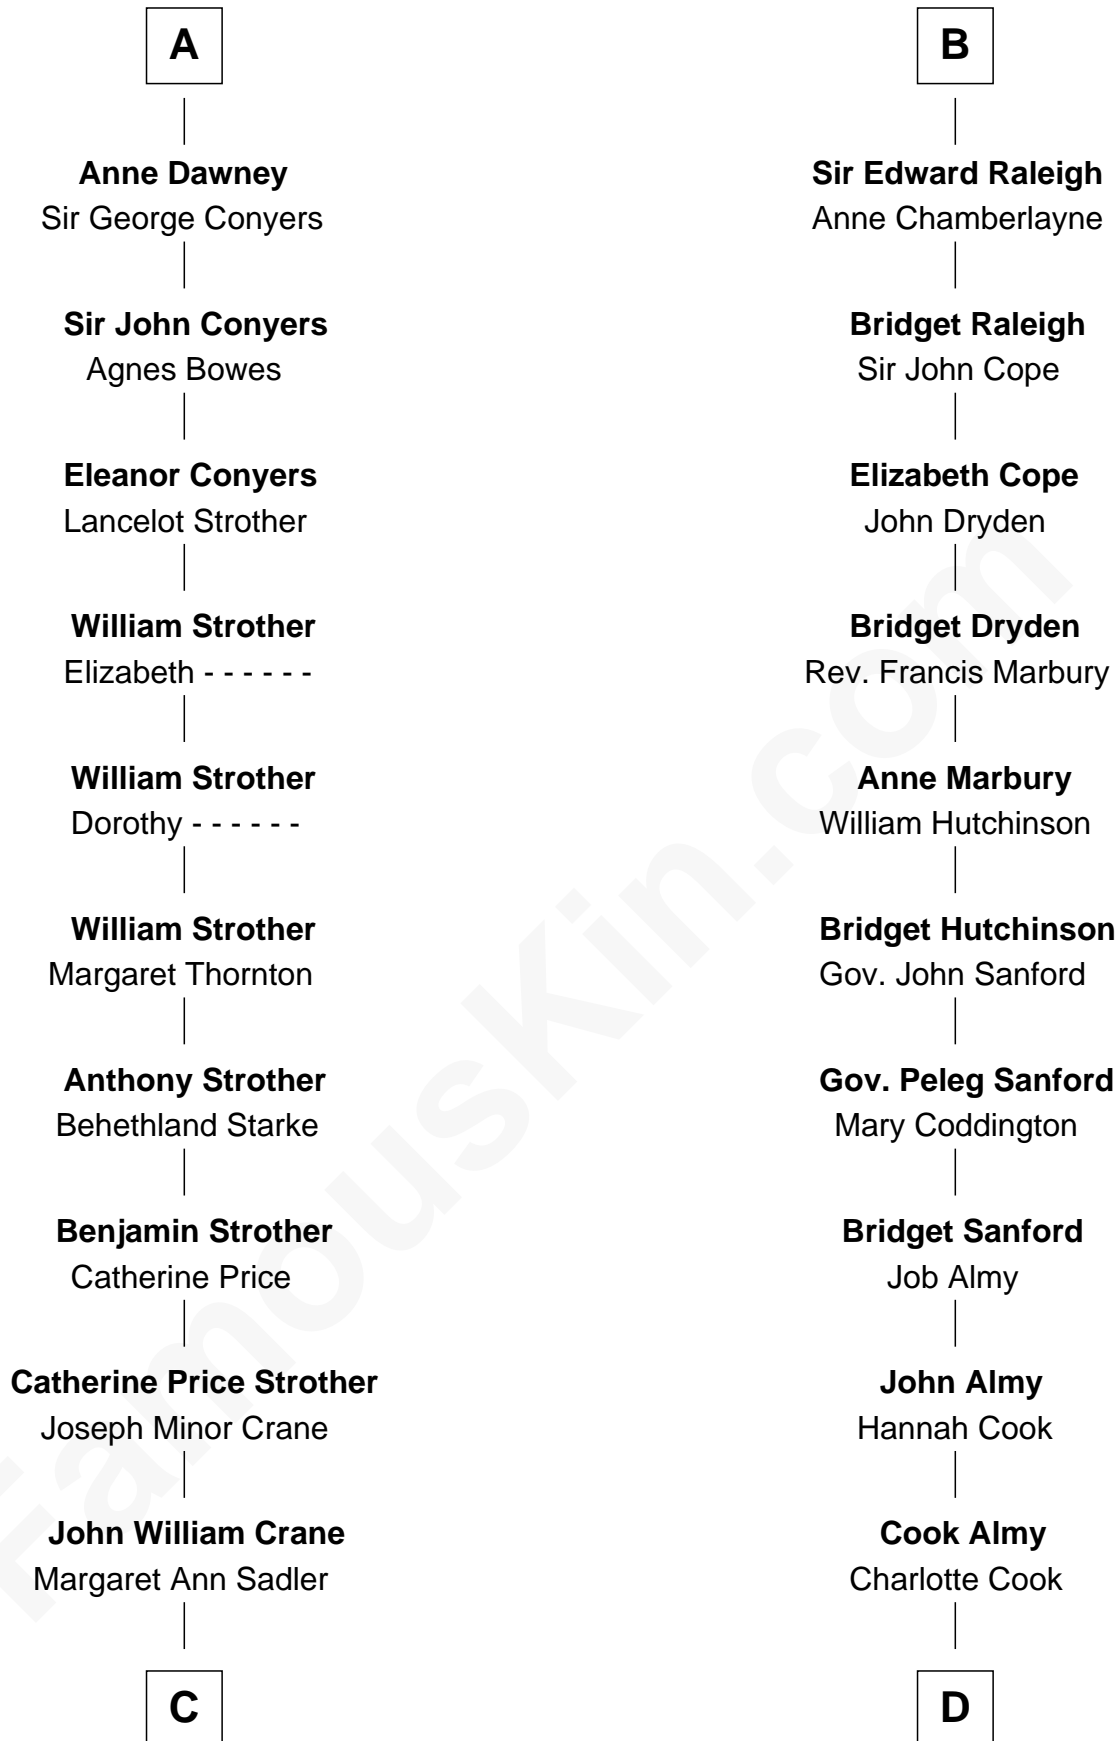

FamousKin.com
Relationship Chart of
Randolph Scott
Movie Actor

19th cousin 2 times removed of
Marilyn Monroe
Actress, Model, and Singer

Sir Hugh I de Audley
 Iseult de Mortimer

Alice de Audley
 Sir Ralph de Neville

A

Hugh de Audley
 Margaret de Clare

Margaret de Audley
 Ralph de Stafford

Elizabeth de Stafford
 John de Ferrers

Robert de Ferrers
 Margaret Despencer

Phillippa Ferrers
 Sir Thomas Greene

Elizabeth Greene
 William Raleigh

Sir Edward Raleigh
 Margaret Verney

B

C

Joseph Minor Crane

Lavinia Lionberger

Lucy Lionberger Crane

George Grant Scott

Randolph Scott