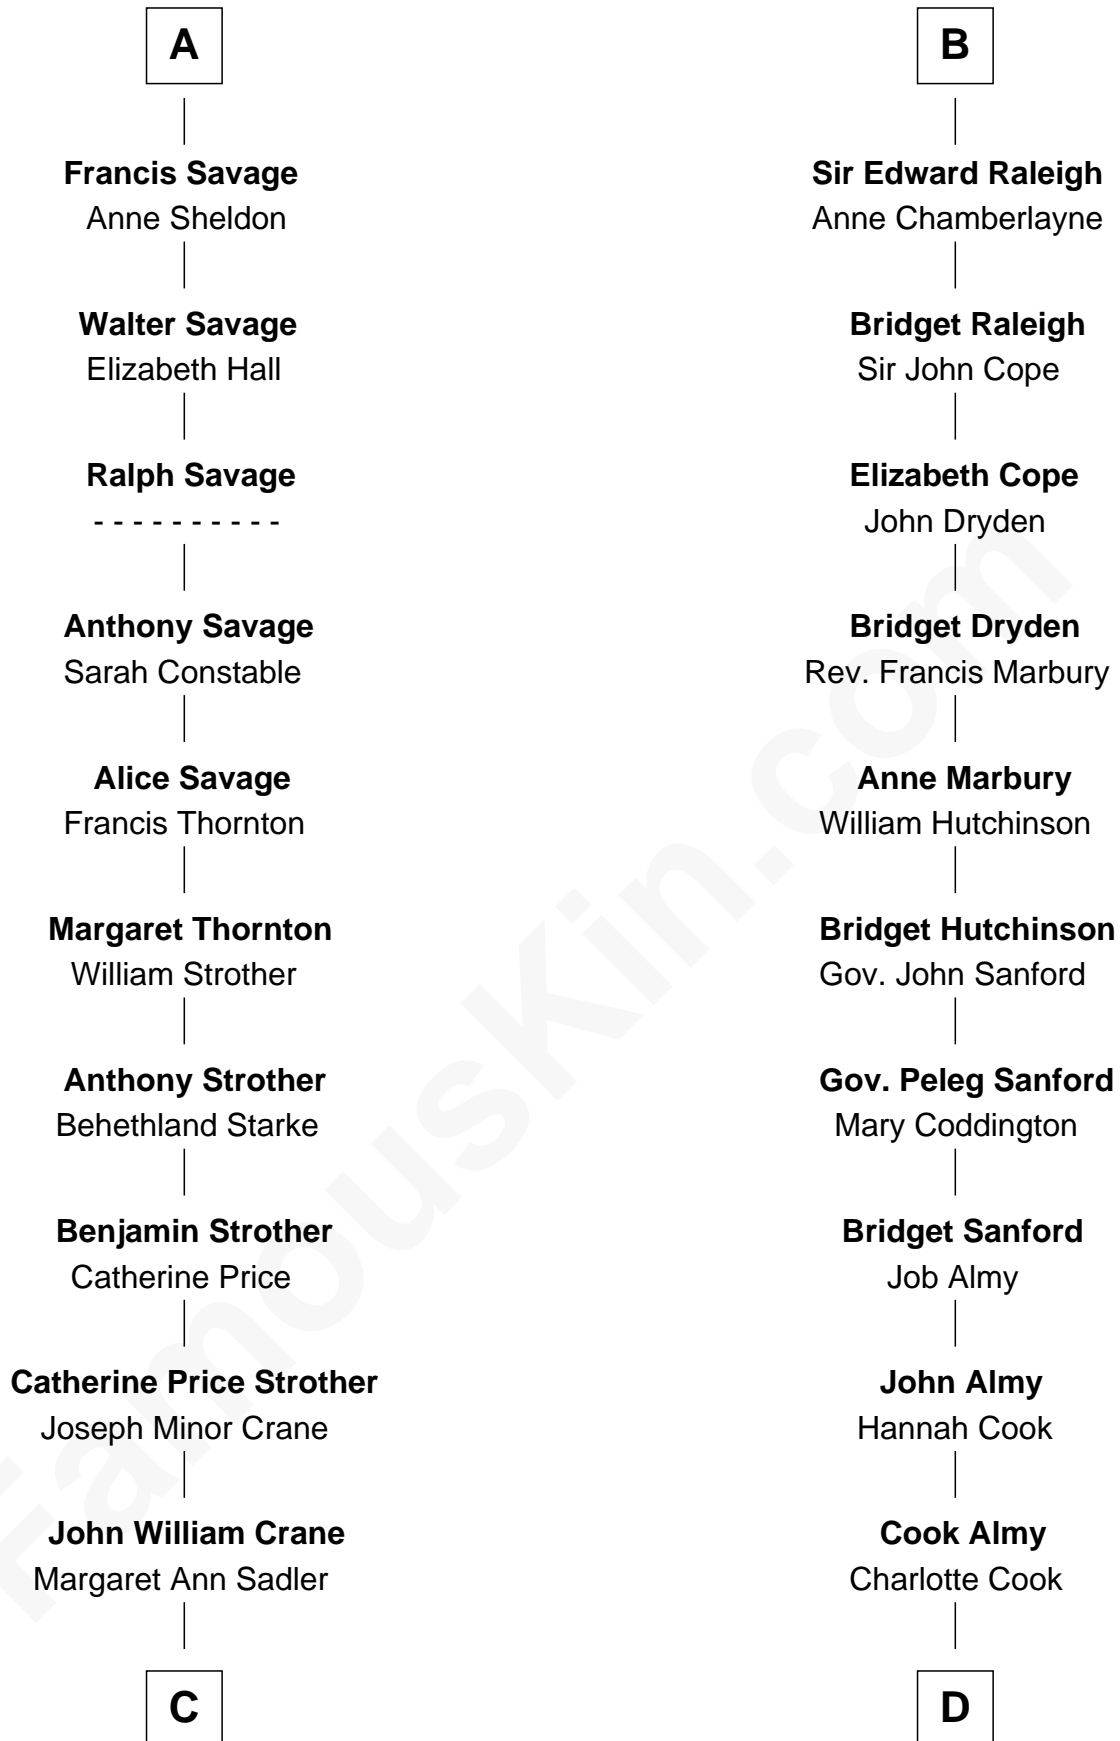

**FamousKin.com**  
**Relationship Chart of**  
**Randolph Scott**  
*Movie Actor*

19th cousin 2 times removed of  
**Marilyn Monroe**  
*Actress, Model, and Singer*

**Humphrey de Bohun**  
 Elizabeth Plantagenet

**C**

**Joseph Minor Crane**

Lavinia Lionberger

**Lucy Lionberger Crane**

George Grant Scott

**Randolph Scott**

*Movie Actor*

**D**

**Samuel Elam Almy**

Susan Bateman

**Susan Bateman Almy**

Charles Adams Gifford

**Frederick Almy Gifford**

Elizabeth Easton Tennant

**Charles Stanley Gifford**

Gladys Pearl Monroe

**Marilyn Monroe**

*Actress, Model, and Singer*