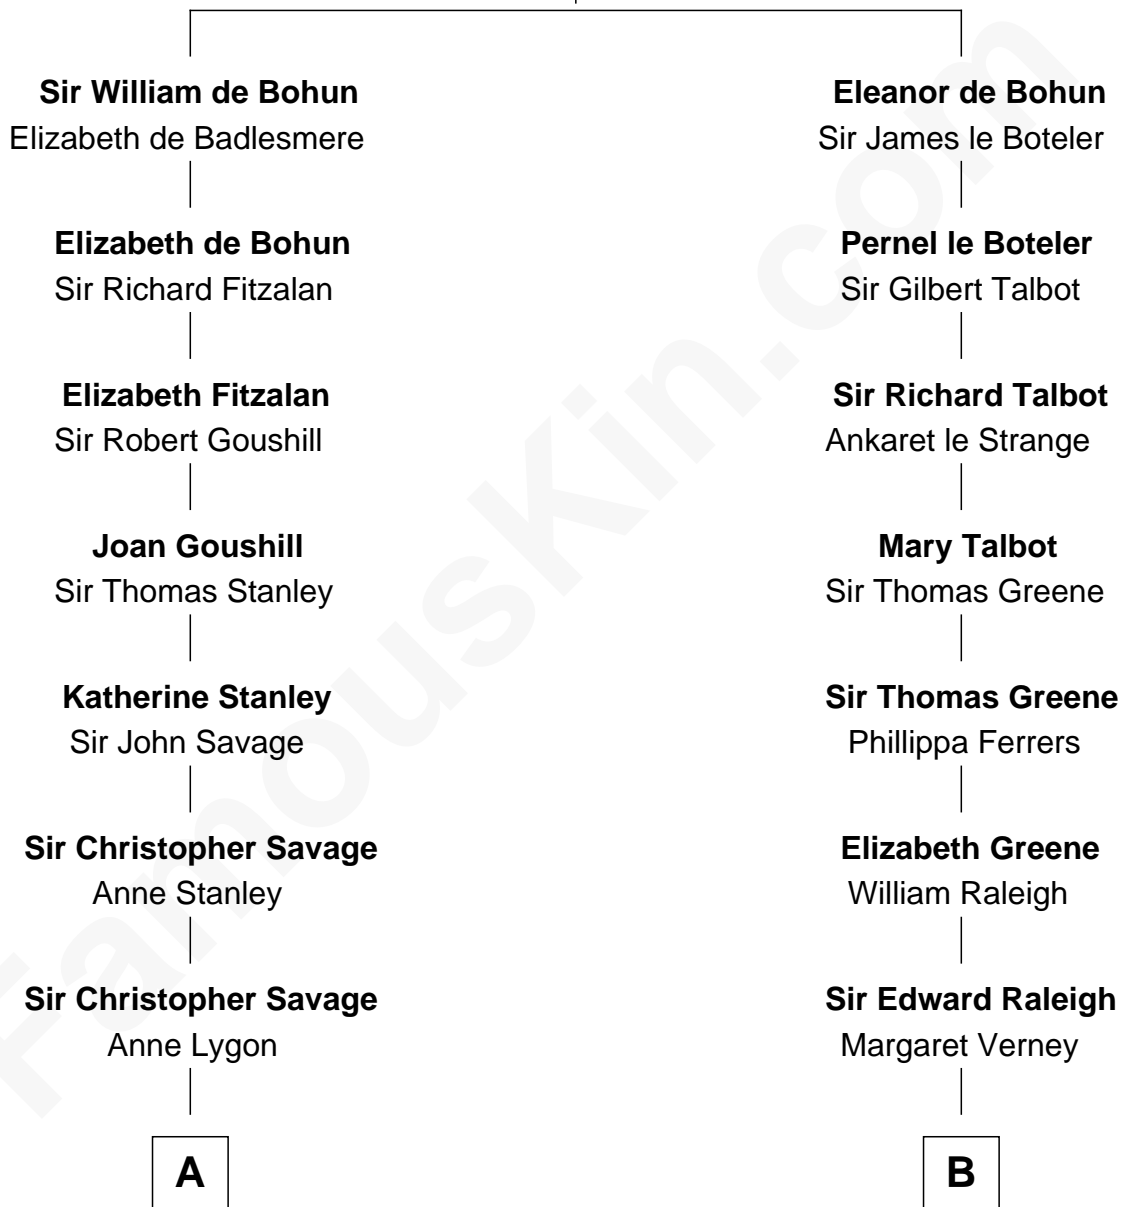

**FamousKin.com**  
**Relationship Chart of**  
**Randolph Scott**  
*Movie Actor*

19th cousin 2 times removed of  
**Marilyn Monroe**  
*Actress, Model, and Singer*

**Humphrey de Bohun**  
 Elizabeth Plantagenet

**C**

**Joseph Minor Crane**

Lavinia Lionberger

**Lucy Lionberger Crane**

George Grant Scott

**Randolph Scott**

*Movie Actor*

**D**

**Samuel Elam Almy**

Susan Bateman

**Susan Bateman Almy**

Charles Adams Gifford

**Frederick Almy Gifford**

Elizabeth Easton Tennant

**Charles Stanley Gifford**

Gladys Pearl Monroe

**Marilyn Monroe**

*Actress, Model, and Singer*