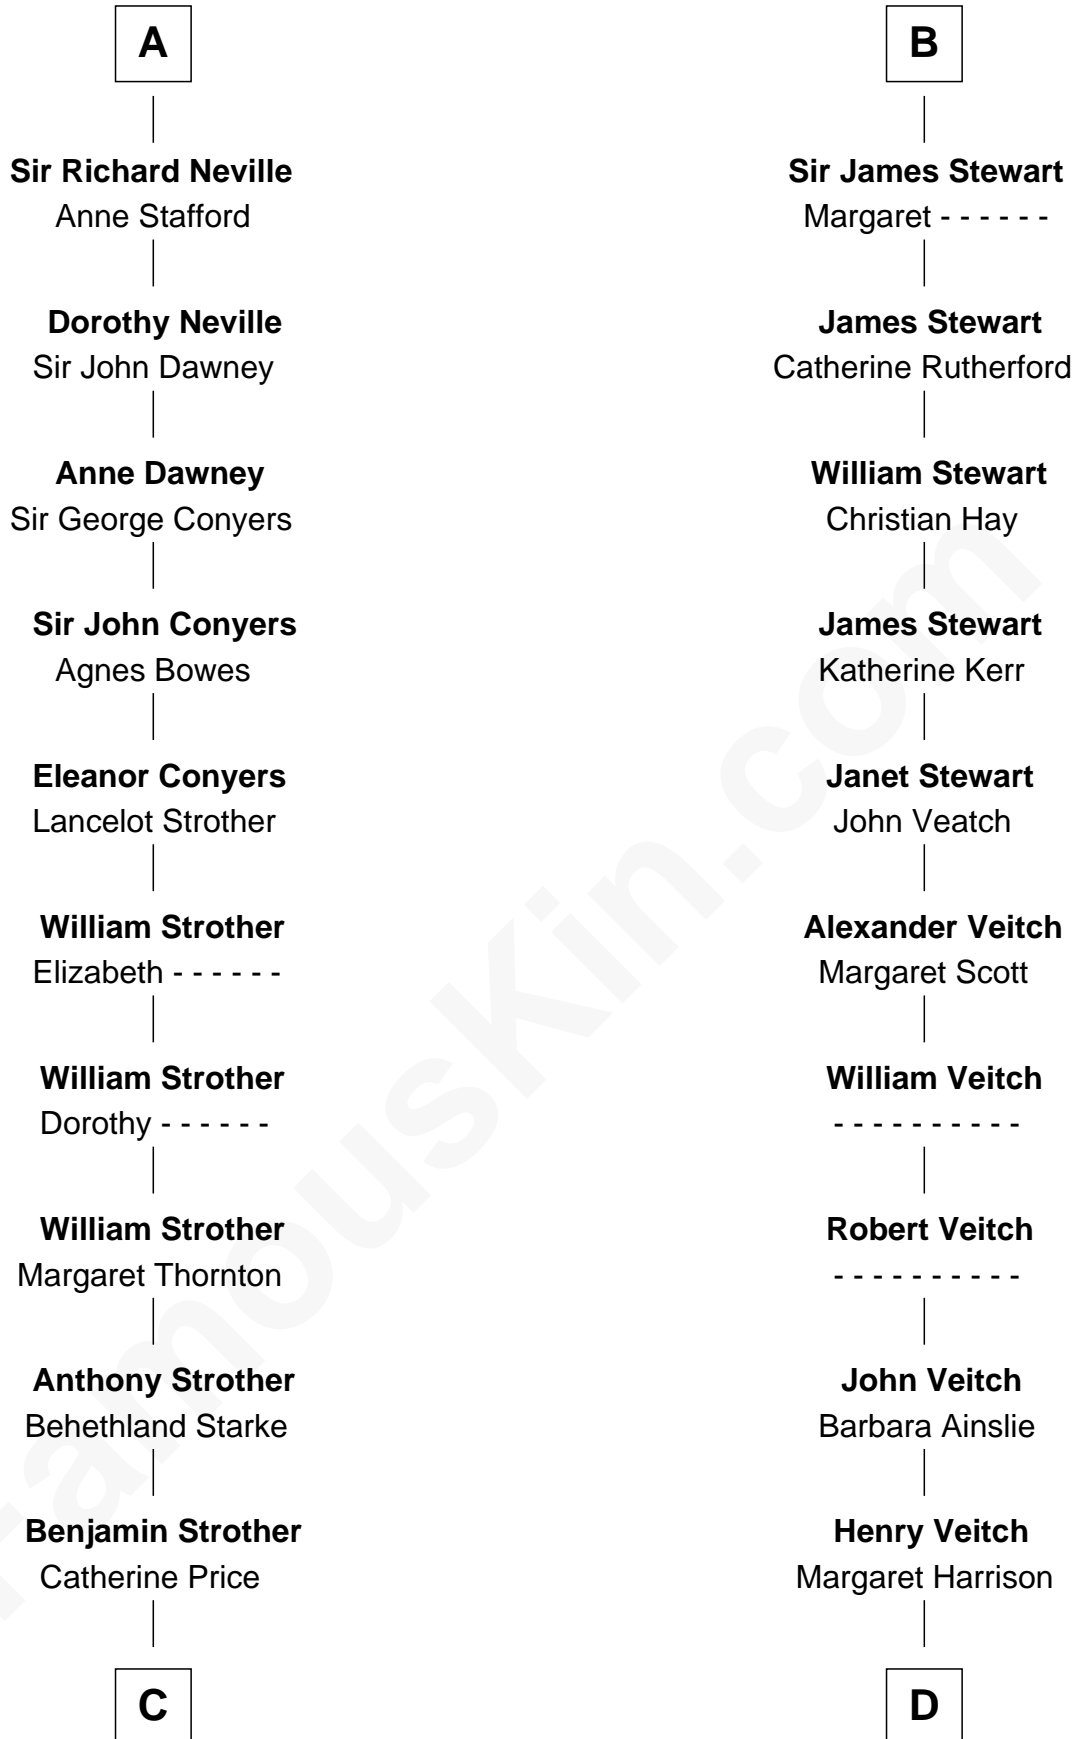

**FamousKin.com**  
**Relationship Chart of**  
**Randolph Scott**  
*Movie Actor*

19th cousin 2 times removed of  
**Noel Coward**  
*Playwright, Actor, and Songwriter*

**Alan la Zouche**  
 Ellen de Quincy

**C**

**Catherine Price Strother**

Joseph Minor Crane

**John William Crane**

Margaret Ann Sadler

**Joseph Minor Crane**

Lavinia Lionberger

**Lucy Lionberger Crane**

George Grant Scott

**Randolph Scott**

*Movie Actor*

**D**

**Henry Gordon Veitch**

Mary Kathleen Synch

**Violet Agnes Veitch**

Arthur Sabin Coward