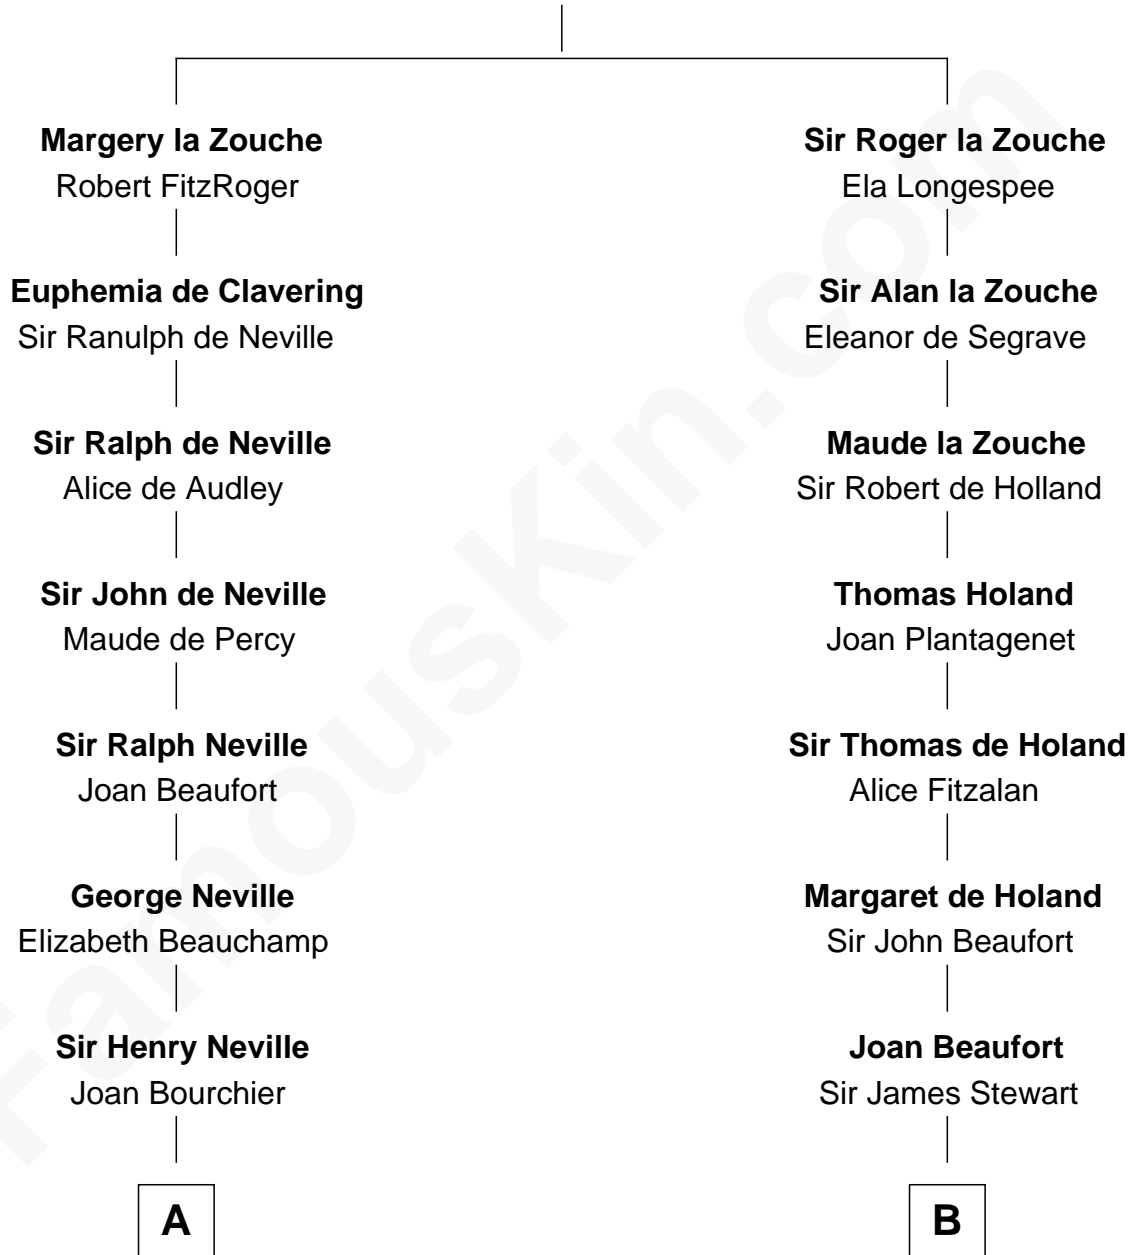

**FamousKin.com**  
**Relationship Chart of**  
**Randolph Scott**  
*Movie Actor*

19th cousin 2 times removed of  
**Noel Coward**  
*Playwright, Actor, and Songwriter*

**Alan la Zouche**  
 Ellen de Quincy

**C**

**Catherine Price Strother**

Joseph Minor Crane

**John William Crane**

Margaret Ann Sadler

**Joseph Minor Crane**

Lavinia Lionberger

**Lucy Lionberger Crane**

George Grant Scott

**Randolph Scott**

*Movie Actor*

**D**

**Henry Gordon Veitch**

Mary Kathleen Synch

**Violet Agnes Veitch**

Arthur Sabin Coward