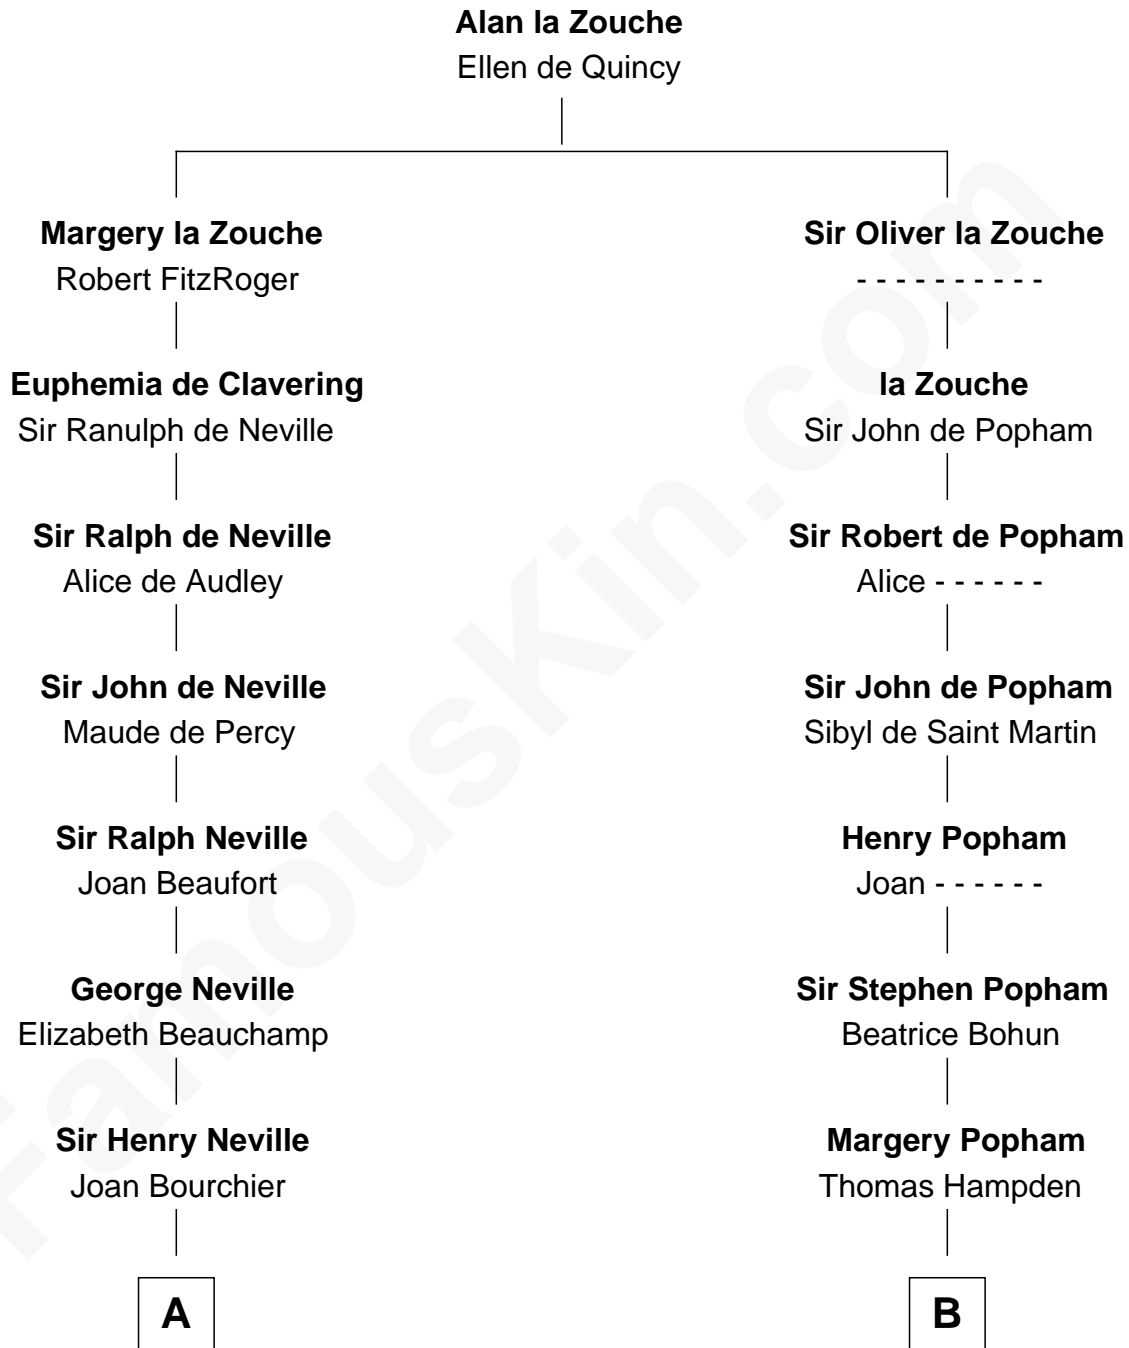

FamousKin.com
Relationship Chart of
Randolph Scott
Movie Actor

12th cousin 9 times removed of
Edmund Waller
English Poet and Politician

C

—
Catherine Price Strother

Joseph Minor Crane

—
John William Crane

Margaret Ann Sadler

—
Joseph Minor Crane

Lavinia Lionberger

—
Lucy Lionberger Crane

George Grant Scott

—
Randolph Scott

Movie Actor