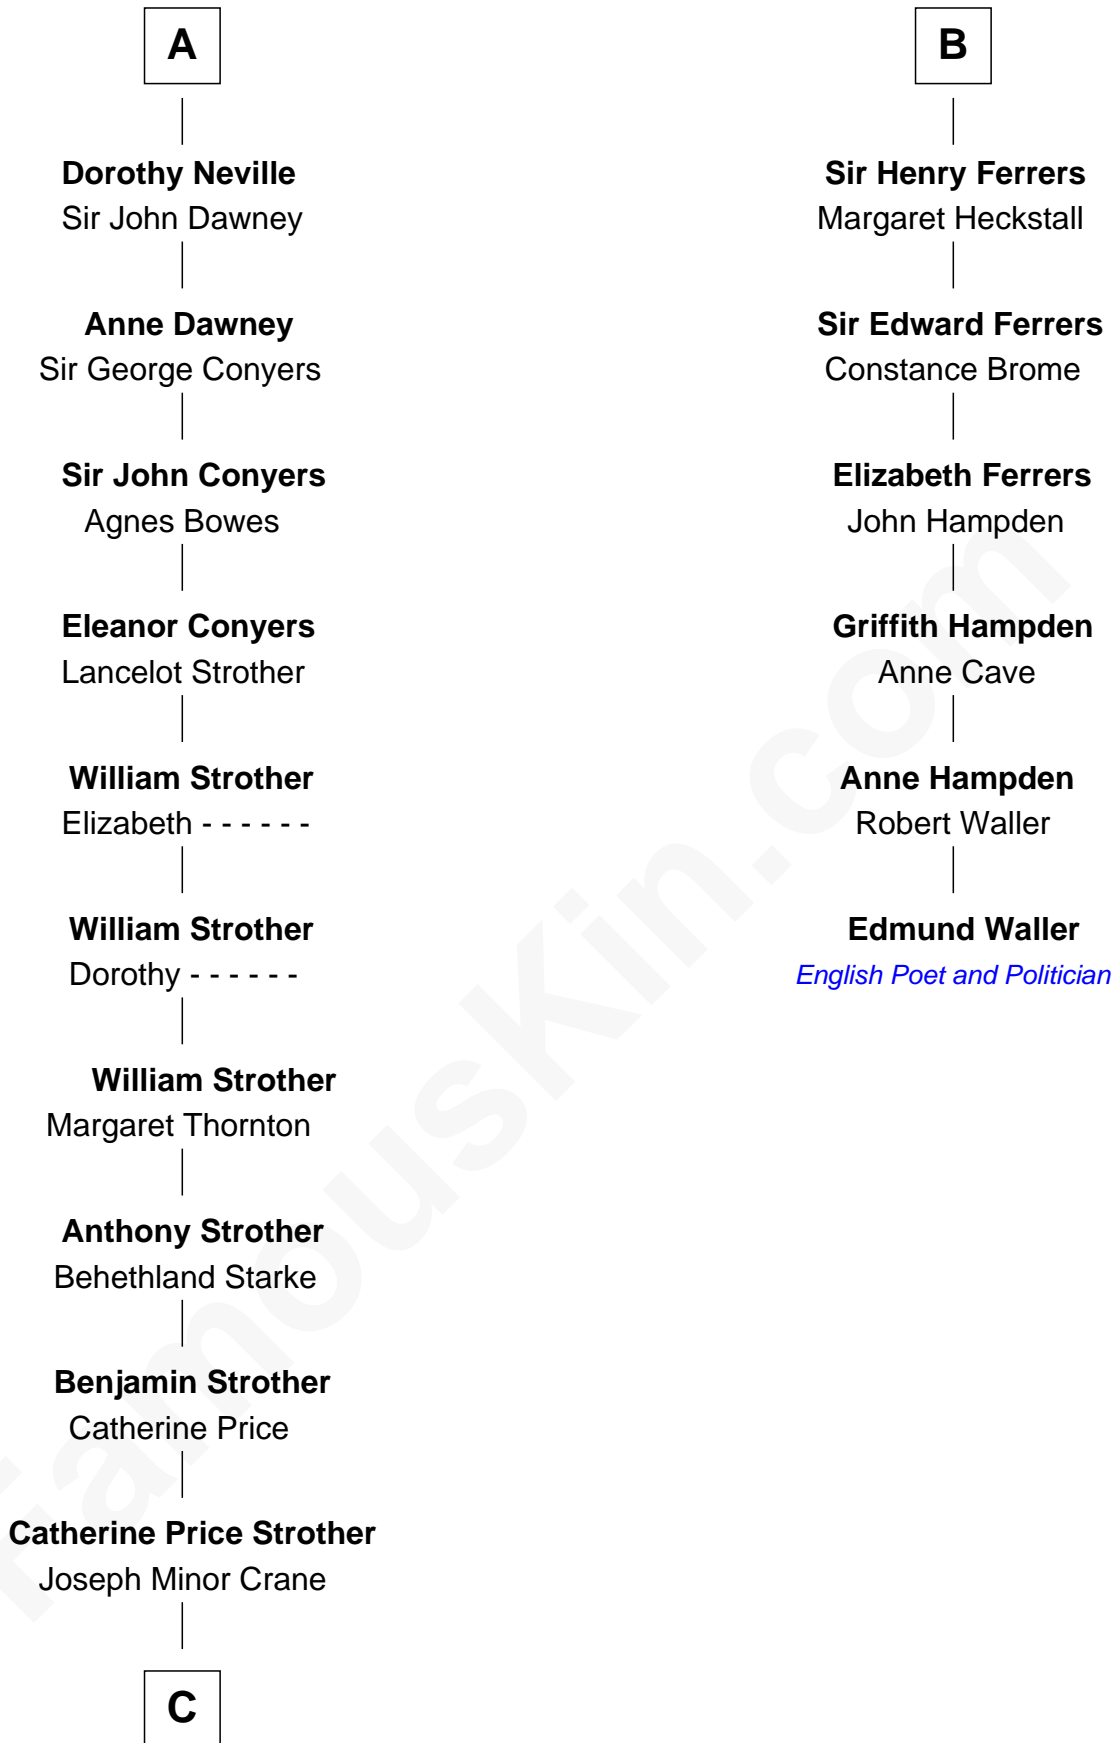

# FamousKin.com Relationship Chart of

**Randolph Scott**

*Movie Actor*

12th cousin 8 times removed of

**Edmund Waller**

*English Poet and Politician*

**C**

—  
**John William Crane**

Margaret Ann Sadler

—  
**Joseph Minor Crane**

Lavinia Lionberger

—  
**Lucy Lionberger Crane**

George Grant Scott

—  
**Randolph Scott**

*Movie Actor*

FamousKin.com