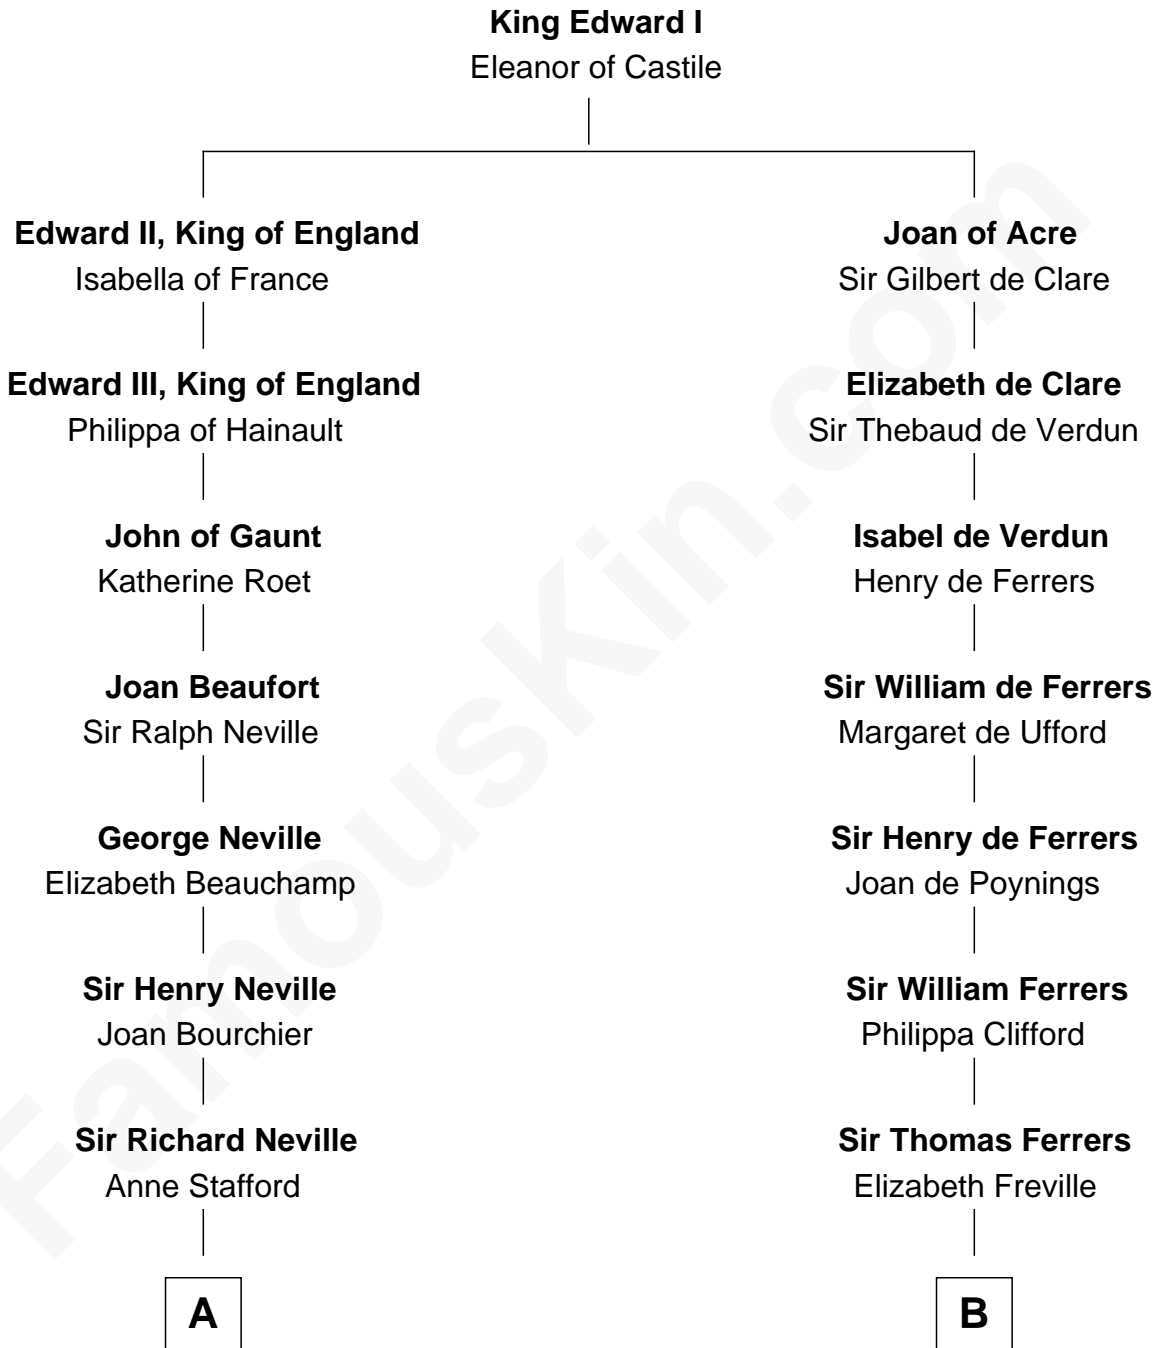

# FamousKin.com Relationship Chart of

**Randolph Scott**

*Movie Actor*

12th cousin 8 times removed of

**Edmund Waller**

*English Poet and Politician*

**C**

—  
**John William Crane**

Margaret Ann Sadler

—  
**Joseph Minor Crane**

Lavinia Lionberger

—  
**Lucy Lionberger Crane**

George Grant Scott

—  
**Randolph Scott**

*Movie Actor*

FamousKin.com