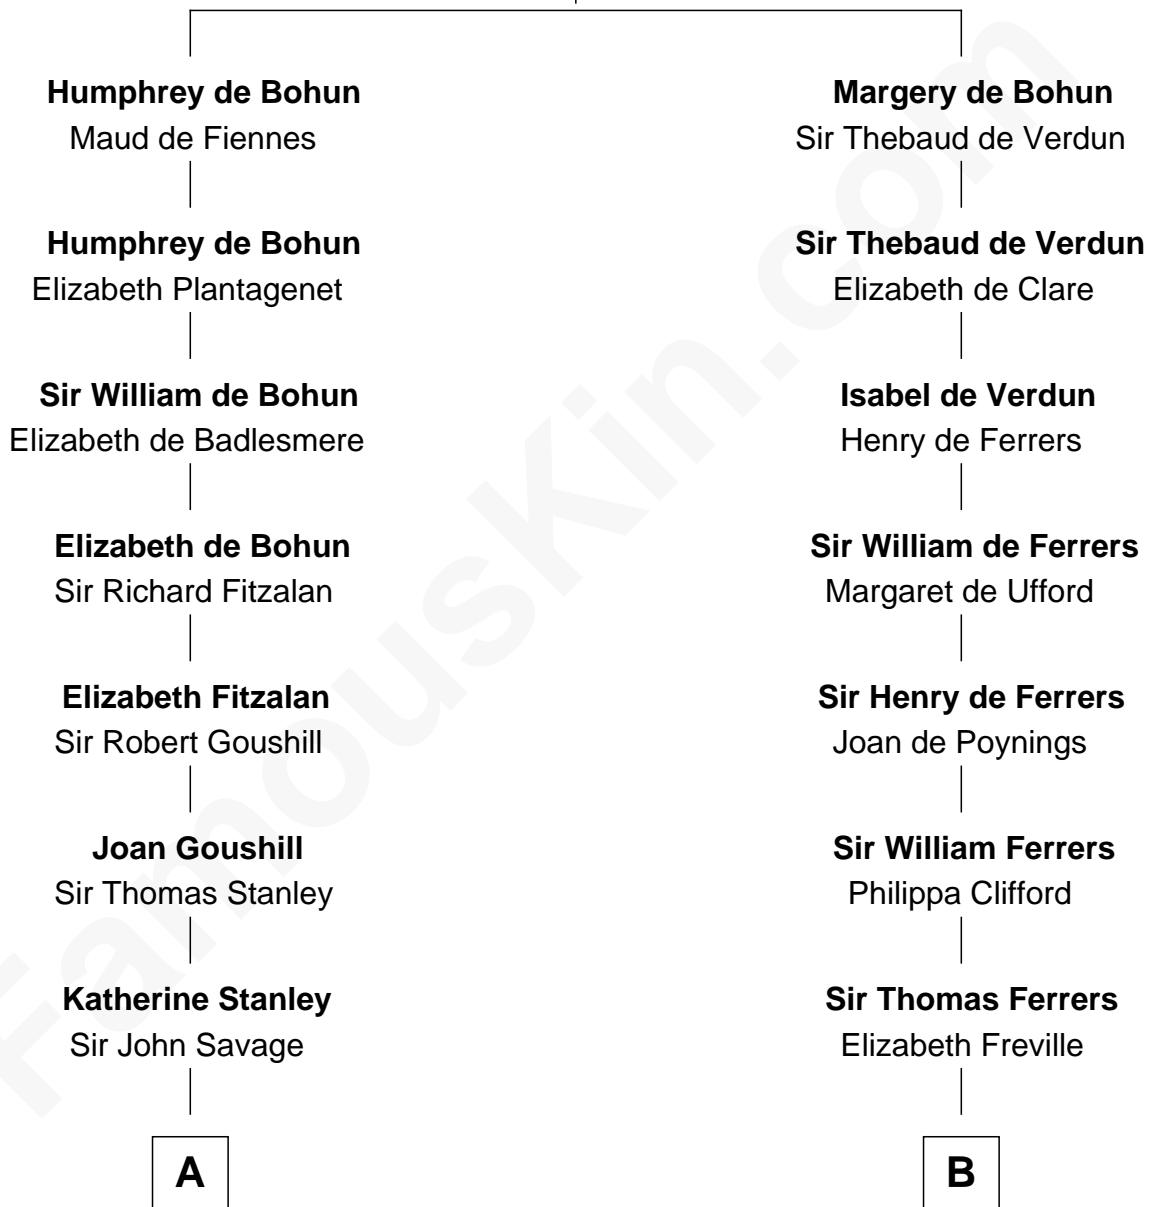

FamousKin.com
Relationship Chart of
Randolph Scott
Movie Actor

12th cousin 9 times removed of
Edmund Waller
English Poet and Politician

Sir Humphrey de Bohun
 Eleanor de Braiose

C

—
Catherine Price Strother

Joseph Minor Crane

—
John William Crane

Margaret Ann Sadler

—
Joseph Minor Crane

Lavinia Lionberger

—
Lucy Lionberger Crane

George Grant Scott

—
Randolph Scott