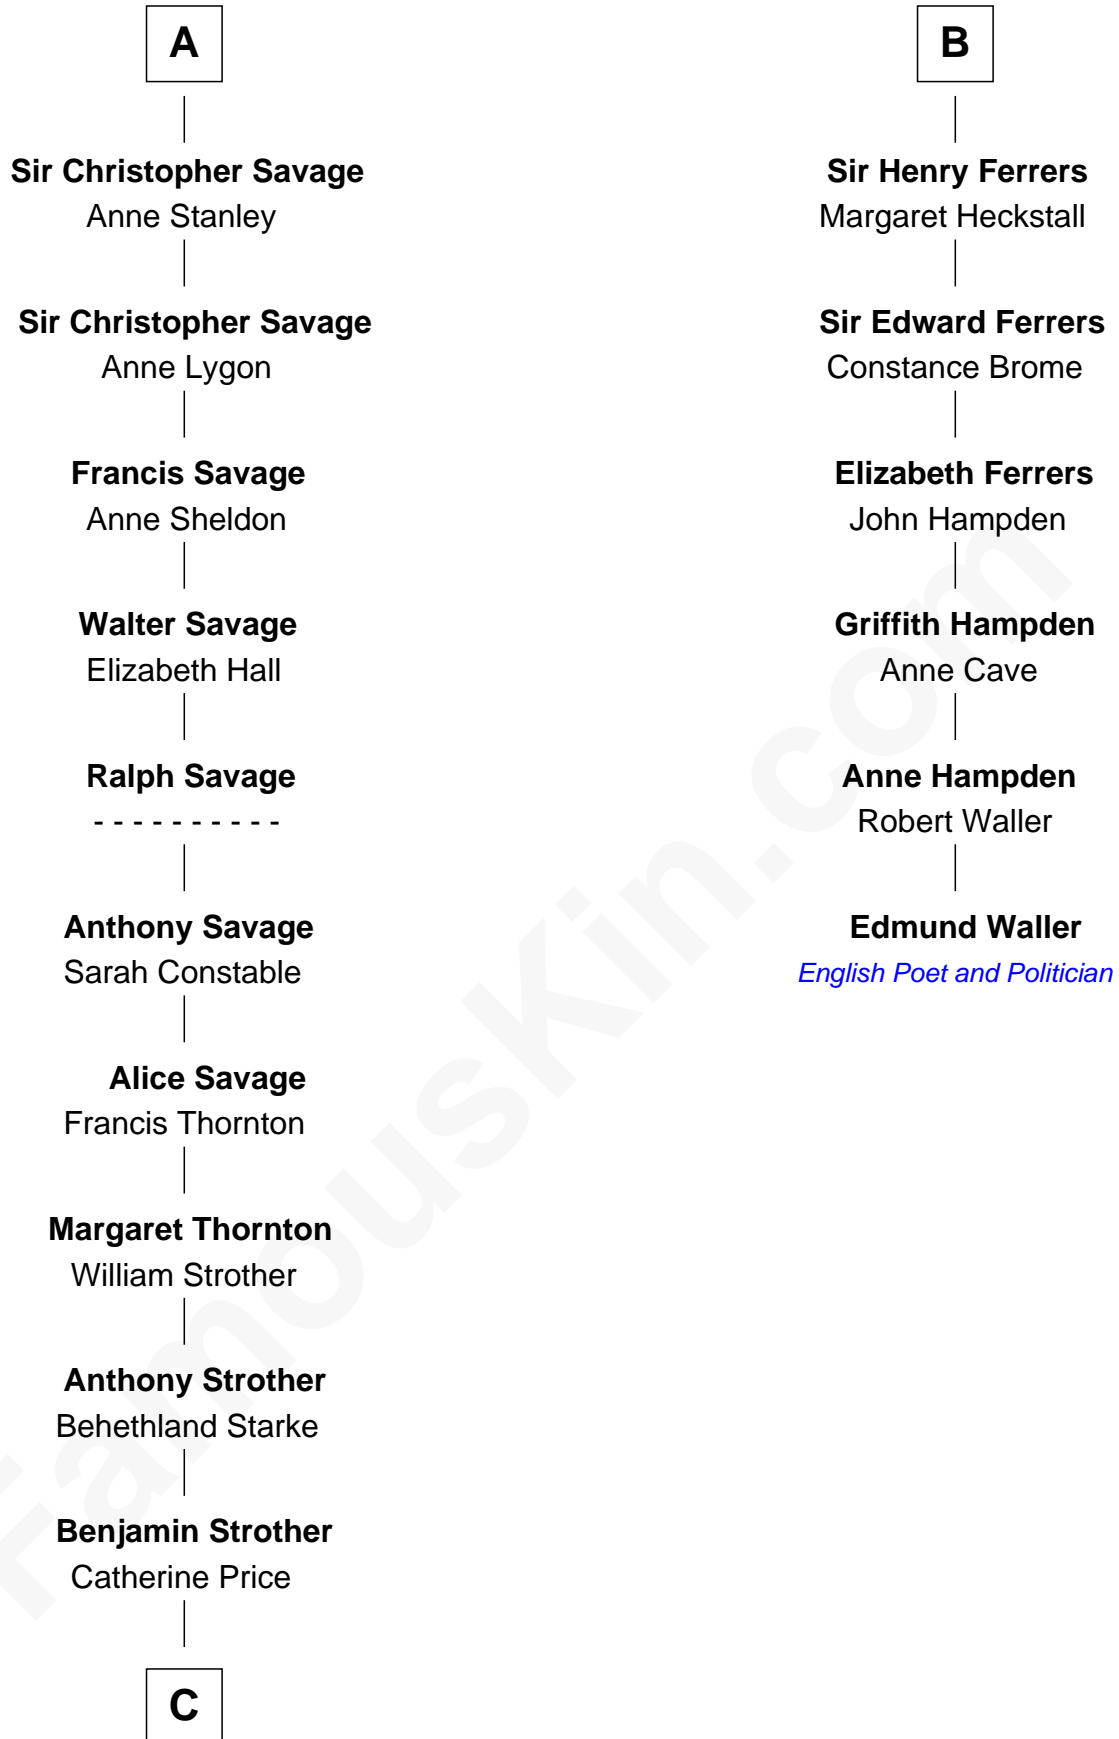

FamousKin.com
Relationship Chart of
Randolph Scott
Movie Actor

12th cousin 9 times removed of
Edmund Waller
English Poet and Politician

Sir Humphrey de Bohun
 Eleanor de Braiose

C

—
Catherine Price Strother

Joseph Minor Crane

—
John William Crane

Margaret Ann Sadler

—
Joseph Minor Crane

Lavinia Lionberger

—
Lucy Lionberger Crane

George Grant Scott

—
Randolph Scott