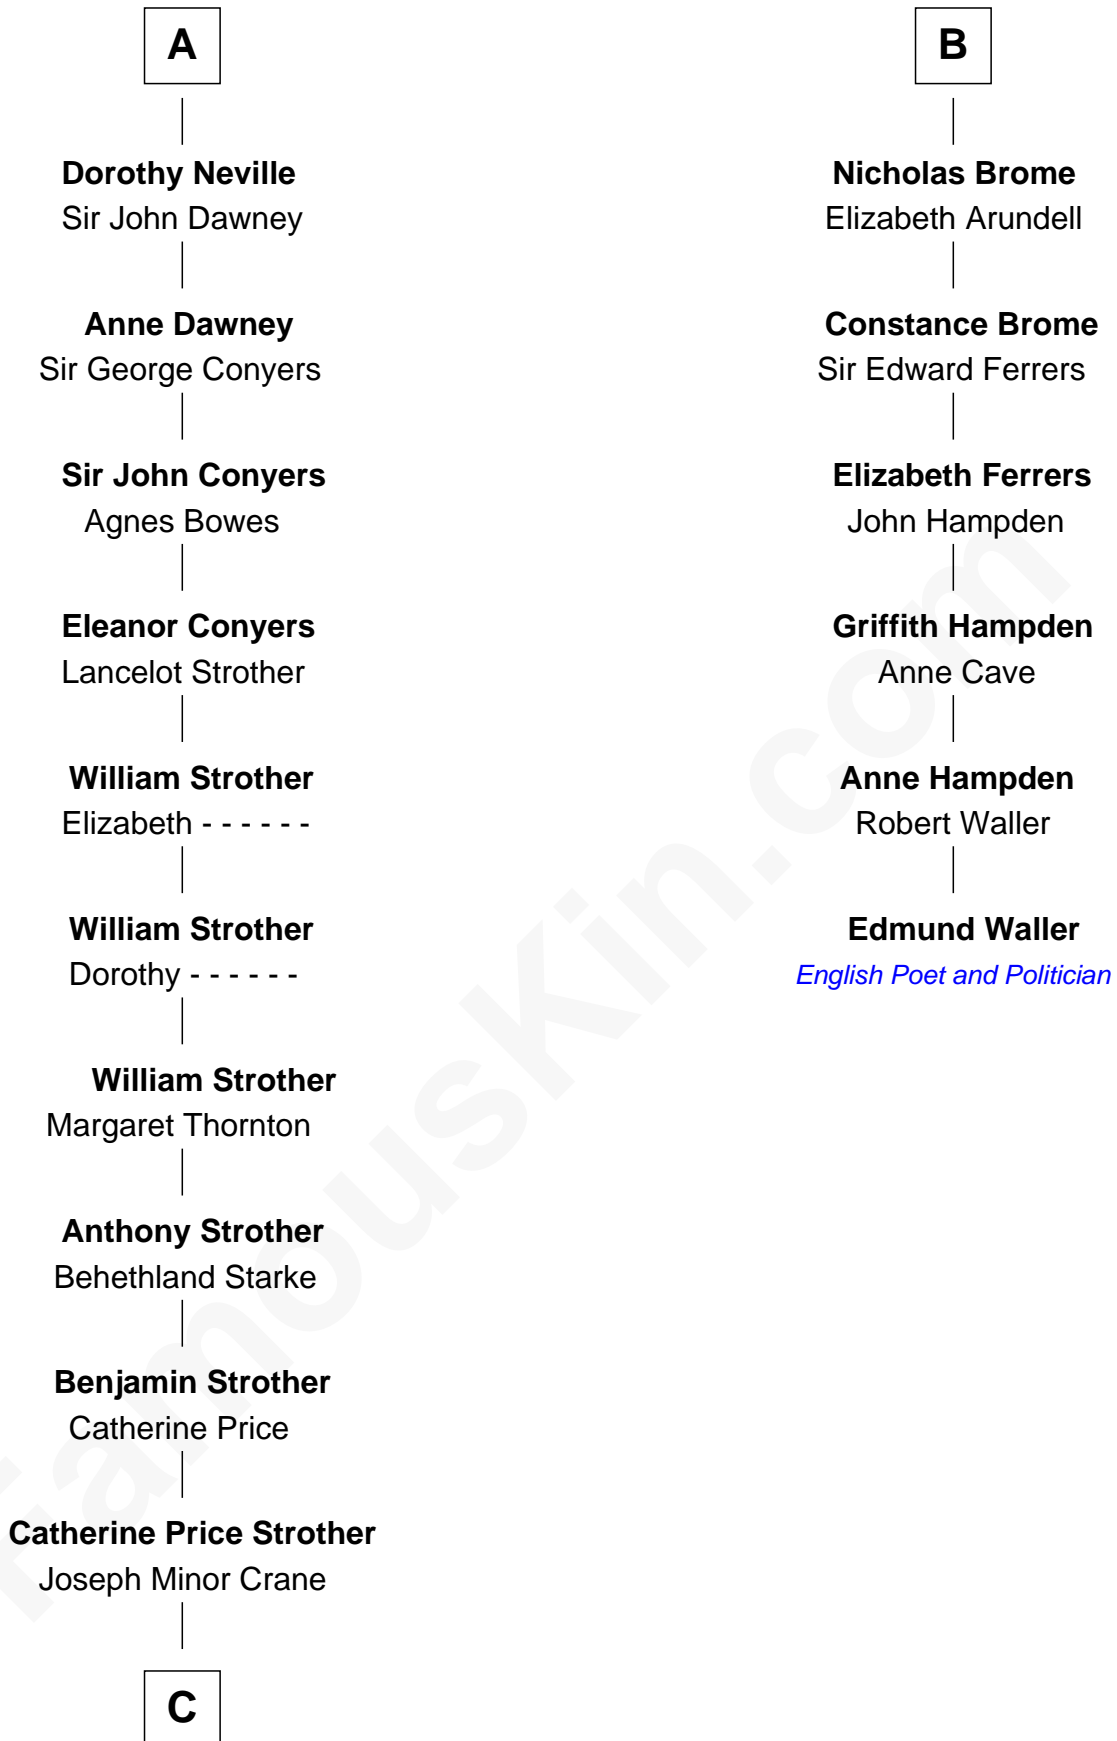

## Relationship Chart of

**Randolph Scott**

*Movie Actor*

12th cousin 8 times removed of

**Edmund Waller**

*English Poet and Politician*

**Sir James de Audley**

Ela Longespee

**Sir Hugh I de Audley**

Iseult de Mortimer

**Alice de Audley**

Sir Ralph de Neville

**Sir John de Neville**

Maude de Percy

**Sir Ralph Neville**

Joan Beaufort

Katherine Giffard

**Sir Nicholas Audley**

Joan Martin

**Alice de Audley**

Sir Hugh de Meynell

**Isabel de Meynell**

Sir Thomas de Shirley

**Sir Hugh Shirley**

Beatrice Brewes

**Sir Ralph Shirley**

Joan Basset

**Beatrice Shirley**

John Brome

**B**

**C**

John William Crane