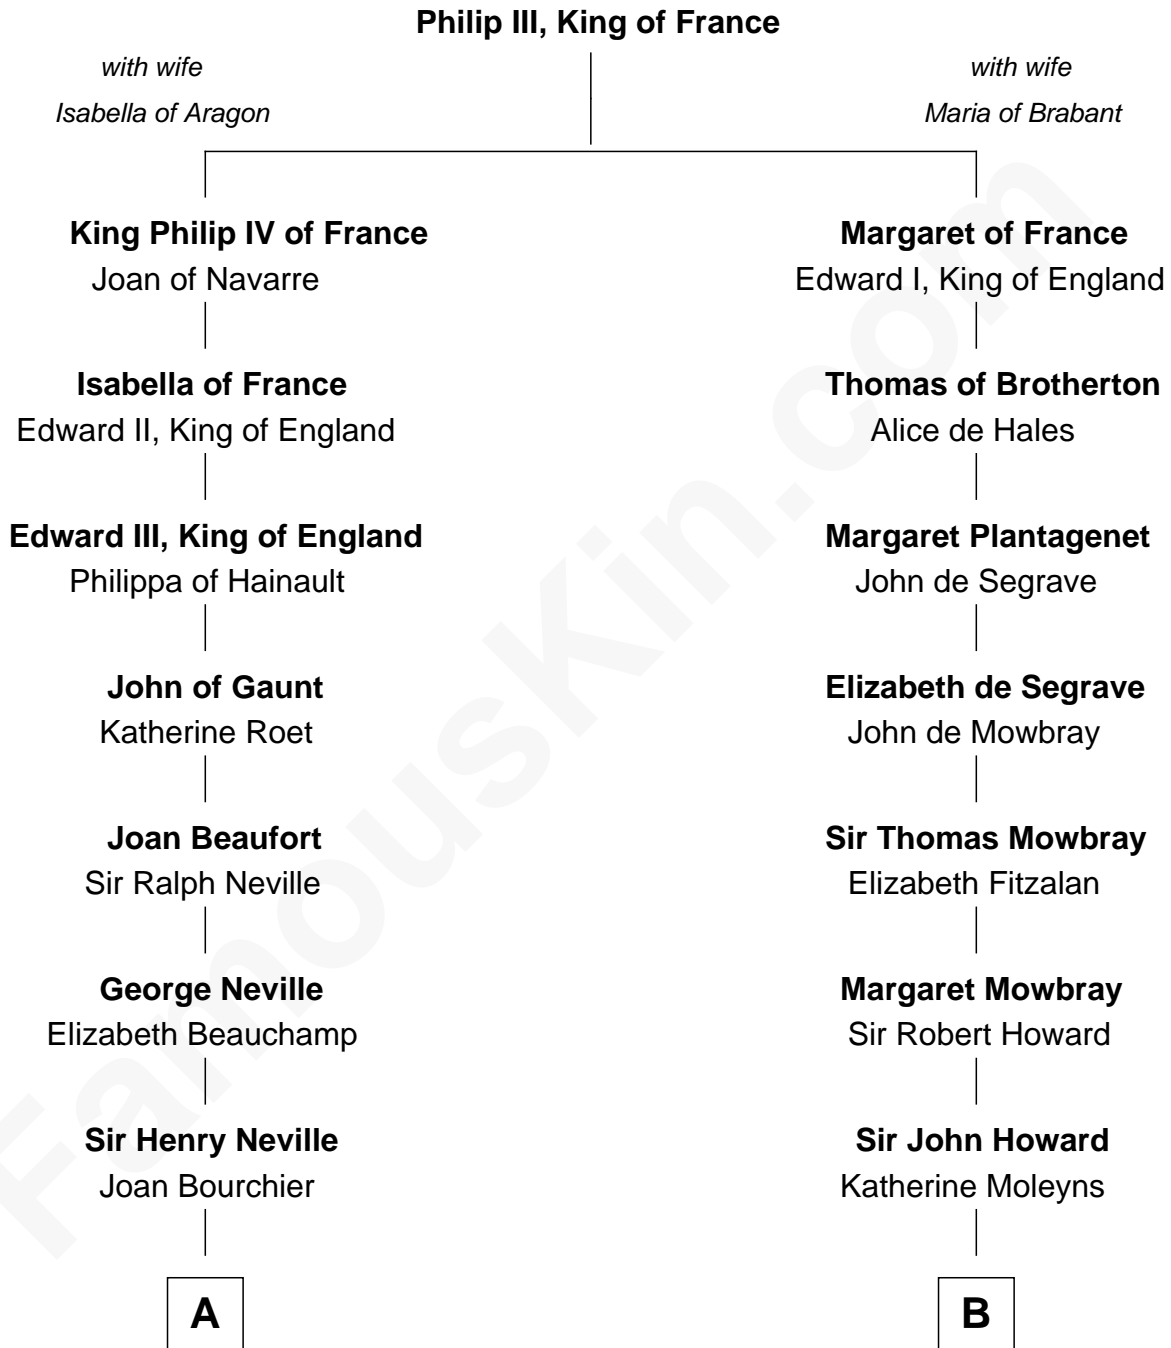

FamousKin.com

Relationship Chart of

Randolph Scott

Movie Actor

9th cousin 12 times removed of

Catherine Howard

5th Wife of King Henry VIII

C

—
Catherine Price Strother

Joseph Minor Crane

—
John William Crane

Margaret Ann Sadler

—
Joseph Minor Crane

Lavinia Lionberger

—
Lucy Lionberger Crane

George Grant Scott