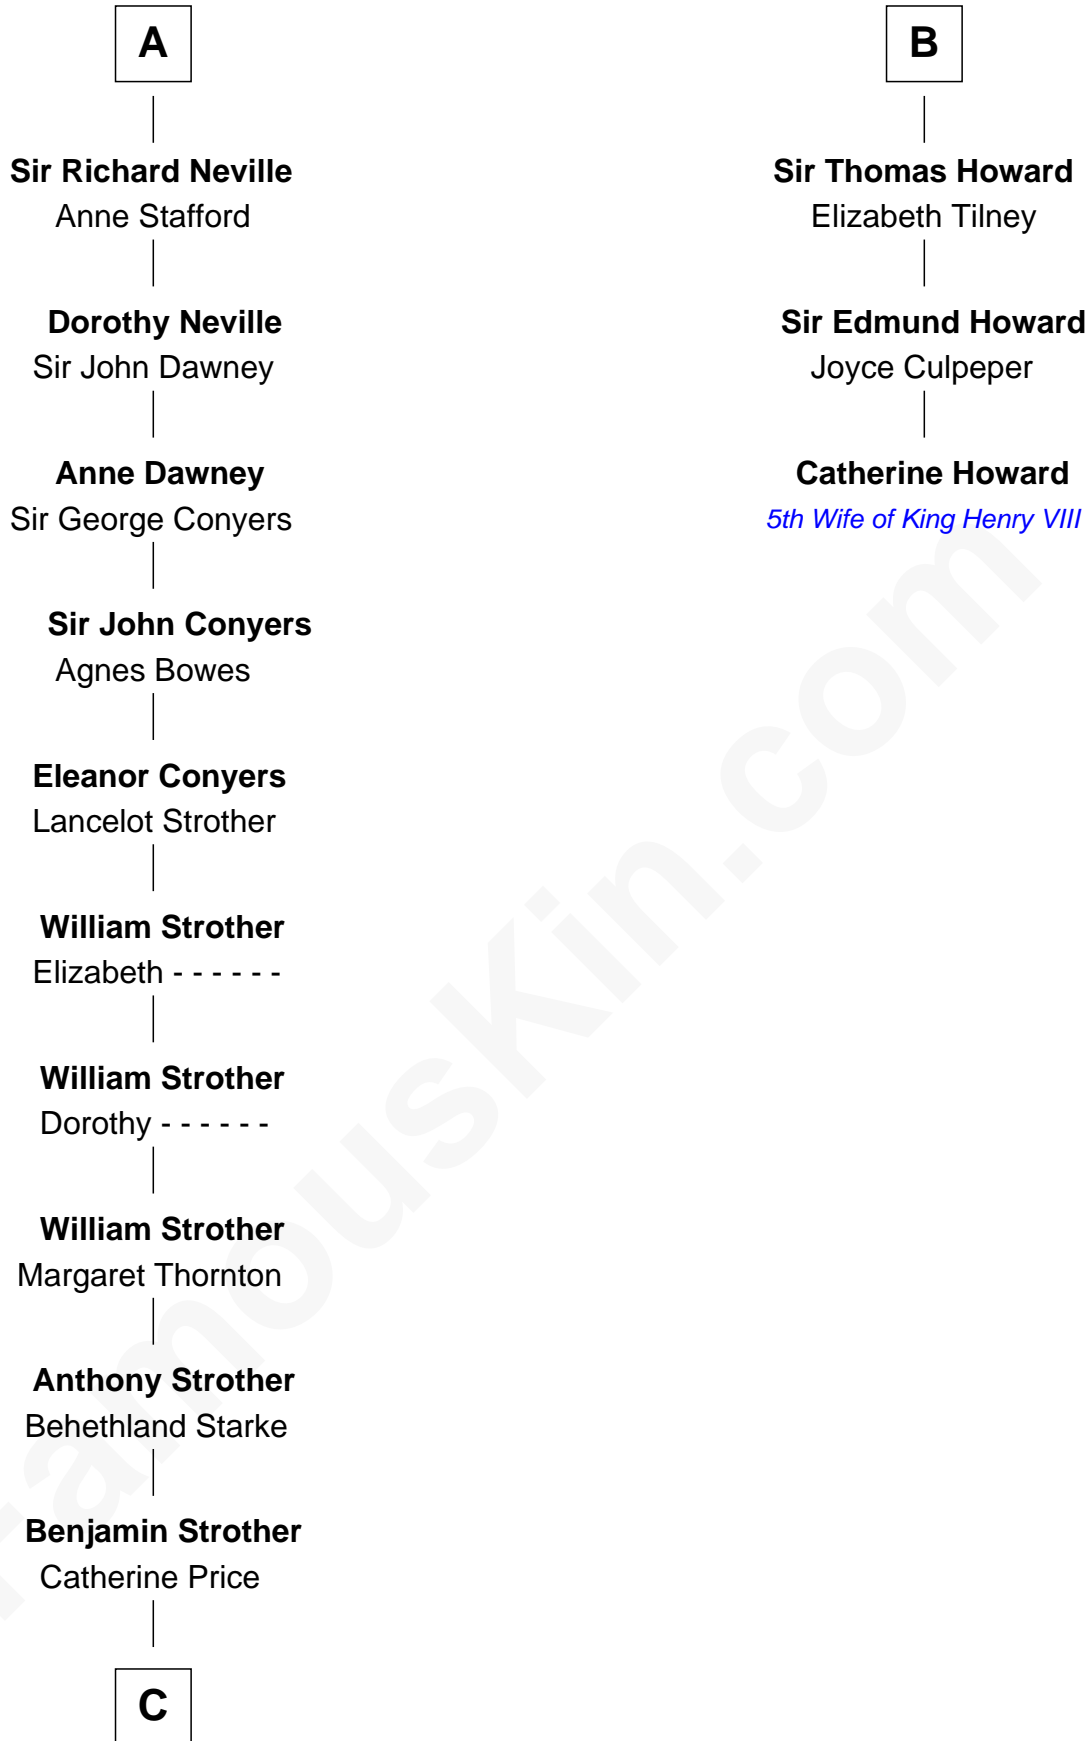

FamousKin.com

Relationship Chart of

Randolph Scott

Movie Actor

9th cousin 12 times removed of

Catherine Howard

5th Wife of King Henry VIII

C

—
Catherine Price Strother

Joseph Minor Crane

—
John William Crane

Margaret Ann Sadler

—
Joseph Minor Crane

Lavinia Lionberger

—
Lucy Lionberger Crane

George Grant Scott