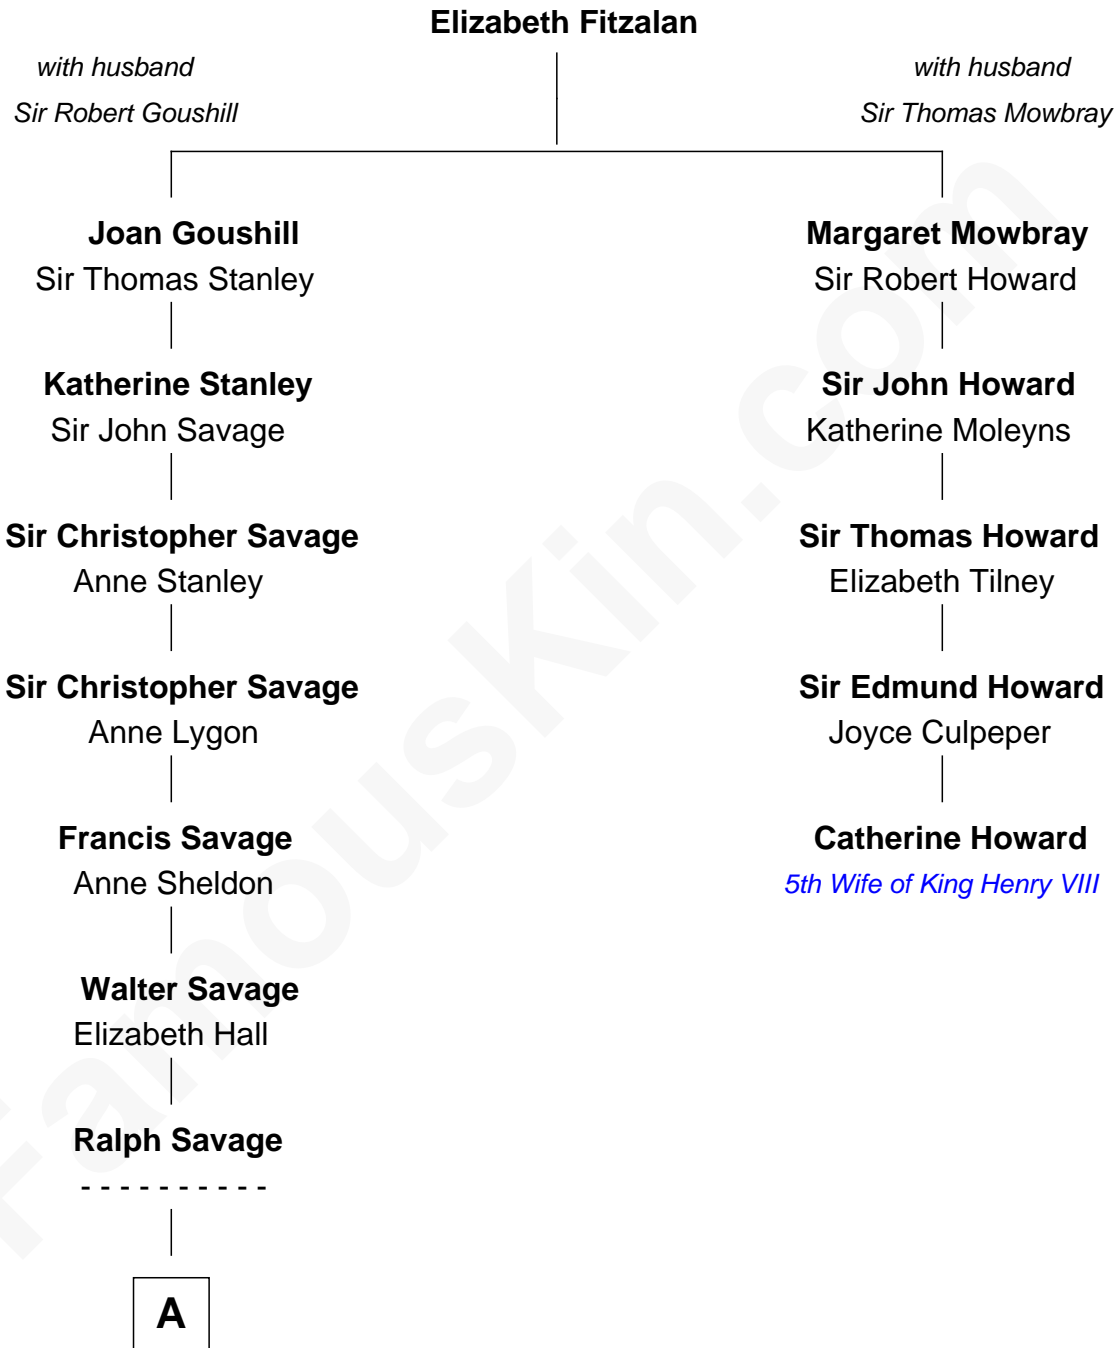

**FamousKin.com**  
**Relationship Chart of**  
**Randolph Scott**  
*Movie Actor*

4th cousin 12 times removed of  
**Catherine Howard**  
*5th Wife of King Henry VIII*

**A**

—  
**Anthony Savage**

Sarah Constable

—  
**Alice Savage**

Francis Thornton

—  
**Margaret Thornton**

William Strother

—  
**Anthony Strother**

Behethland Starke

—  
**Benjamin Strother**

Catherine Price