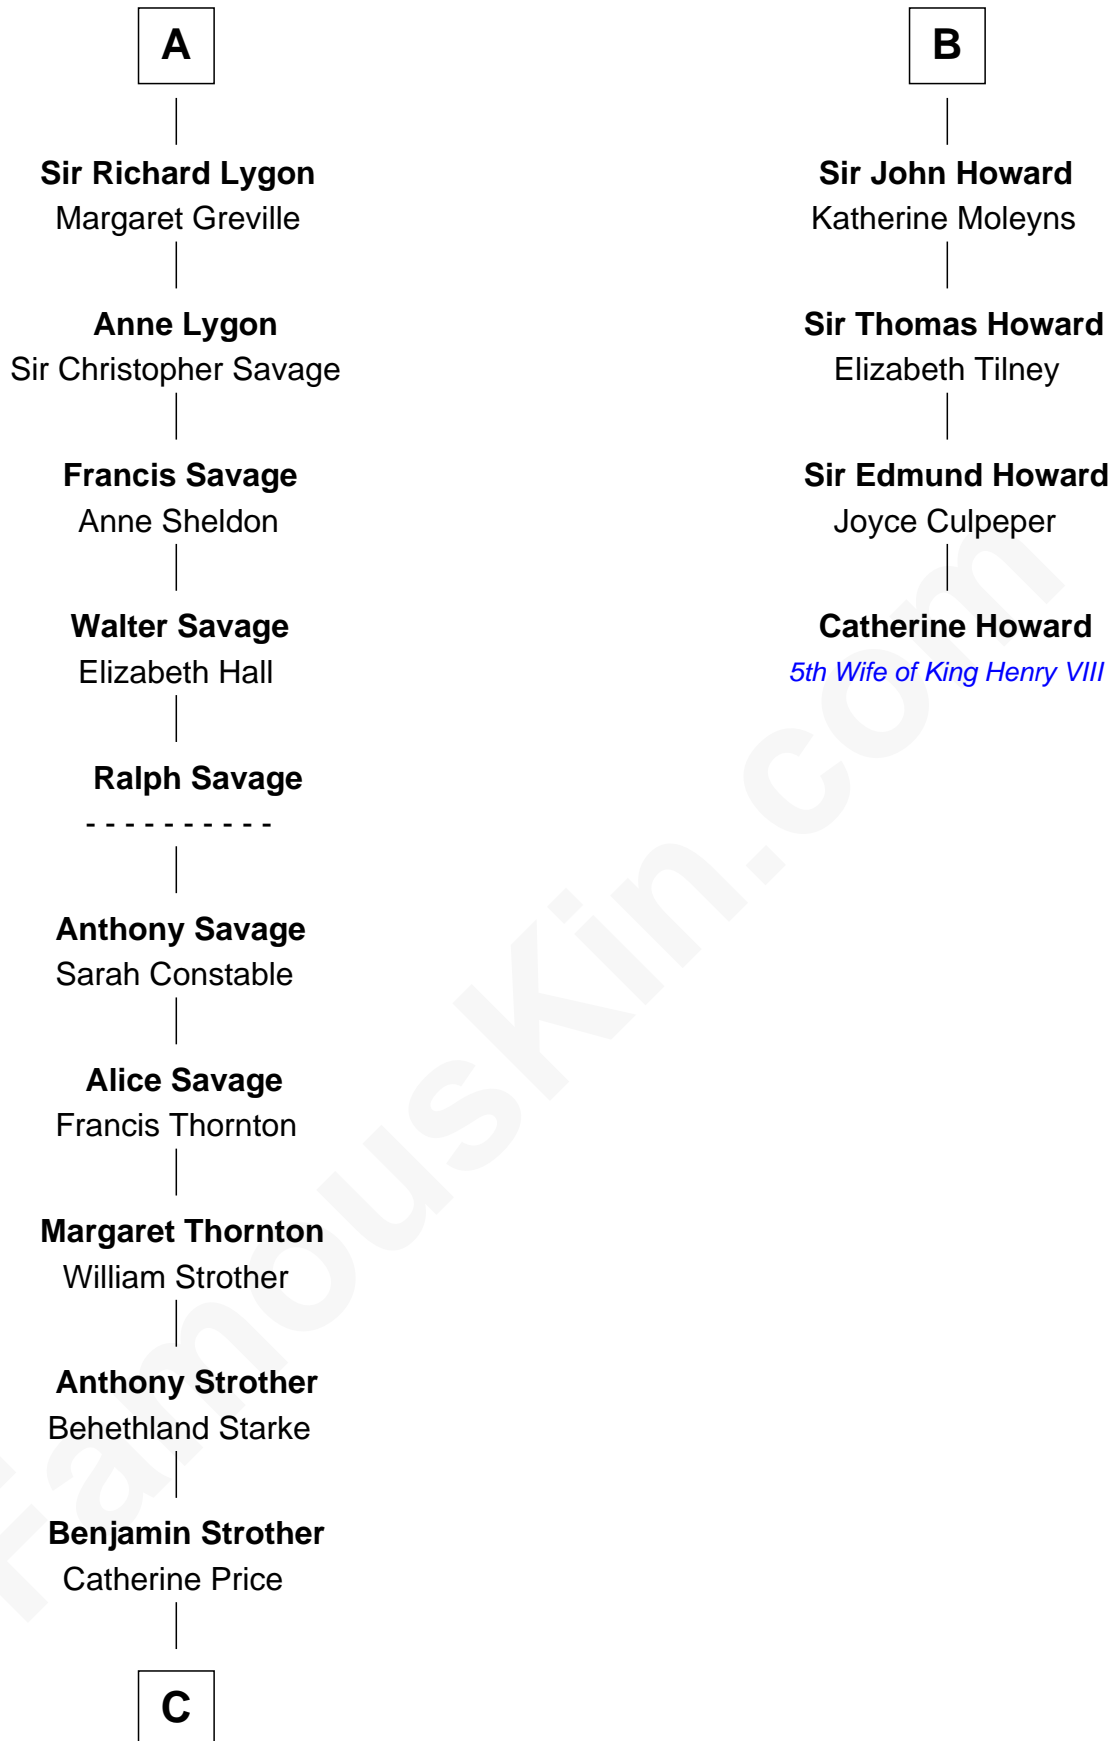

FamousKin.com
Relationship Chart of
Randolph Scott
Movie Actor

10th cousin 11 times removed of
Catherine Howard
5th Wife of King Henry VIII

C

—
Catherine Price Strother

Joseph Minor Crane

—
John William Crane

Margaret Ann Sadler

—
Joseph Minor Crane

Lavinia Lionberger

—
Lucy Lionberger Crane

George Grant Scott

—
Randolph Scott

Movie Actor

FamousKin.com