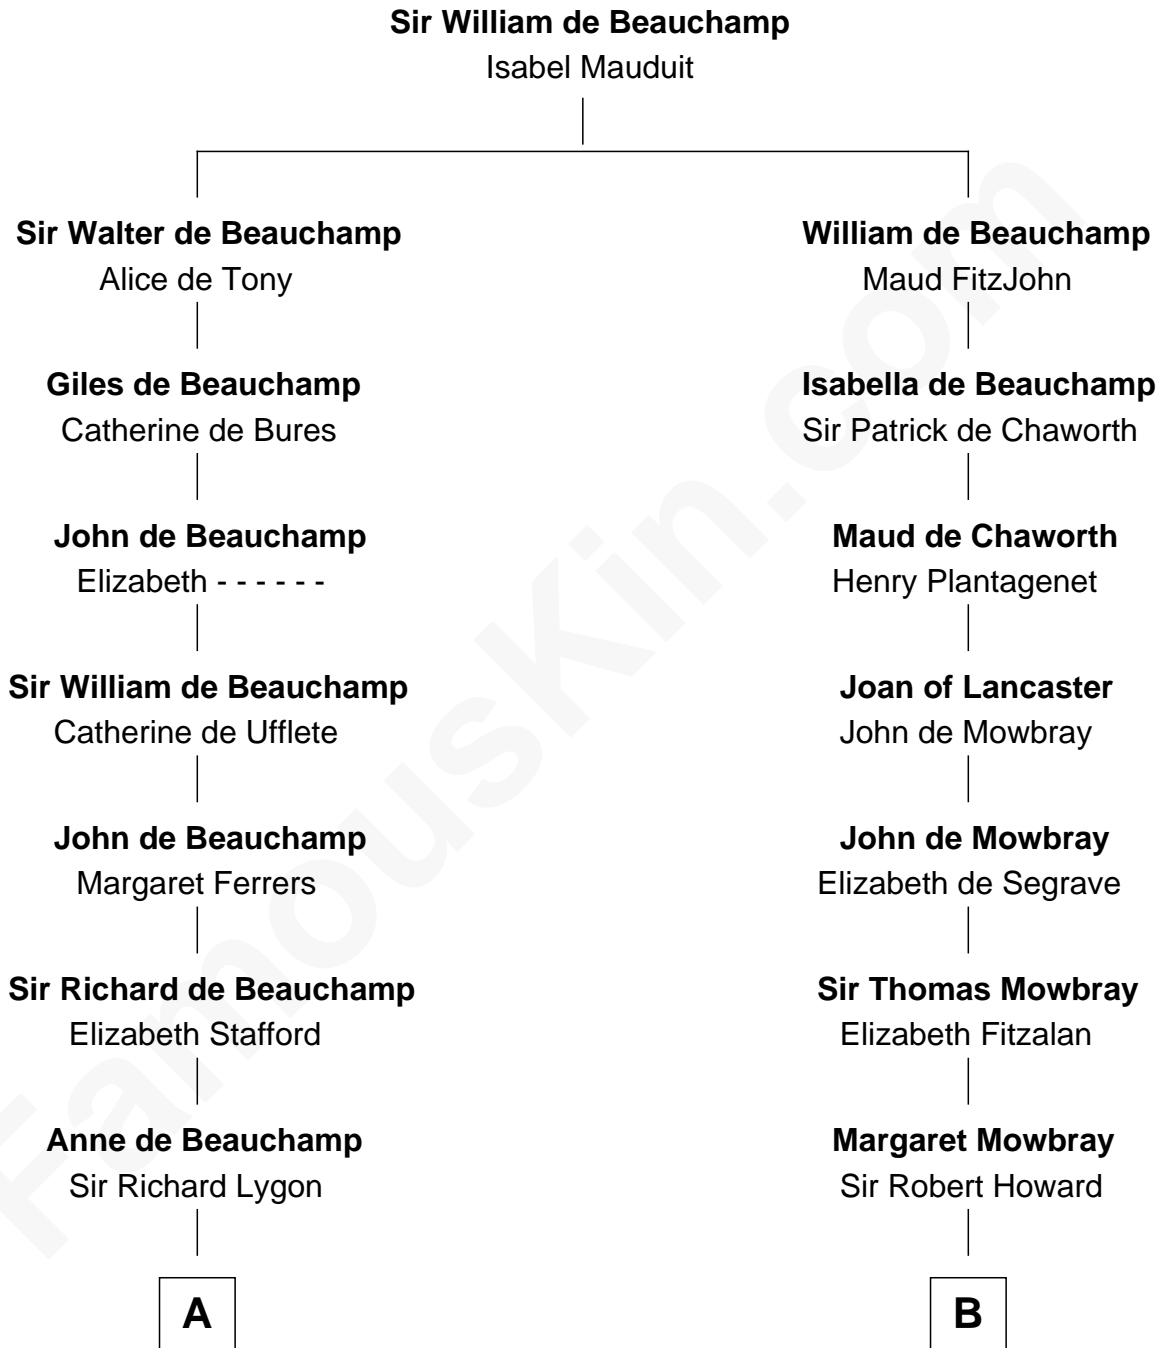

FamousKin.com
Relationship Chart of
Randolph Scott
Movie Actor

10th cousin 11 times removed of
Catherine Howard
5th Wife of King Henry VIII

C

—
Catherine Price Strother

Joseph Minor Crane

—
John William Crane

Margaret Ann Sadler

—
Joseph Minor Crane

Lavinia Lionberger

—
Lucy Lionberger Crane

George Grant Scott

—
Randolph Scott

Movie Actor

FamousKin.com