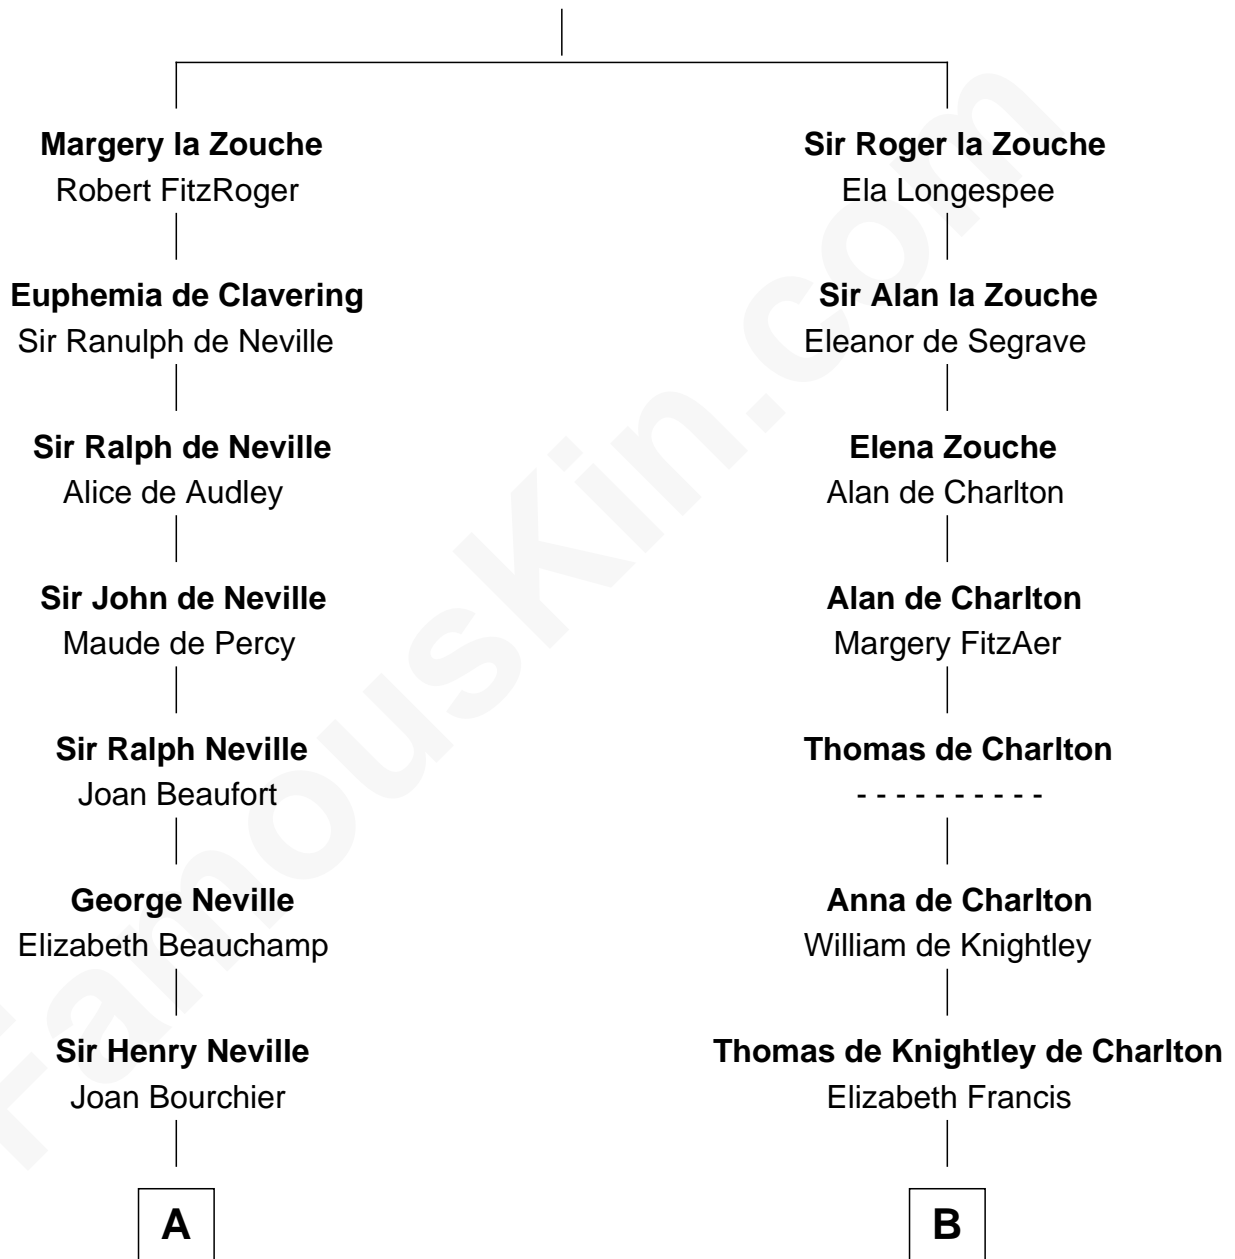

FamousKin.com Relationship Chart of

Randolph Scott

Movie Actor

19th cousin 2 times removed of

Ralph Waldo Emerson

American Poet

Alan la Zouche

Ellen de Quincy

C

Catherine Price Strother

Joseph Minor Crane

John William Crane

Margaret Ann Sadler

Joseph Minor Crane

Lavinia Lionberger

Lucy Lionberger Crane