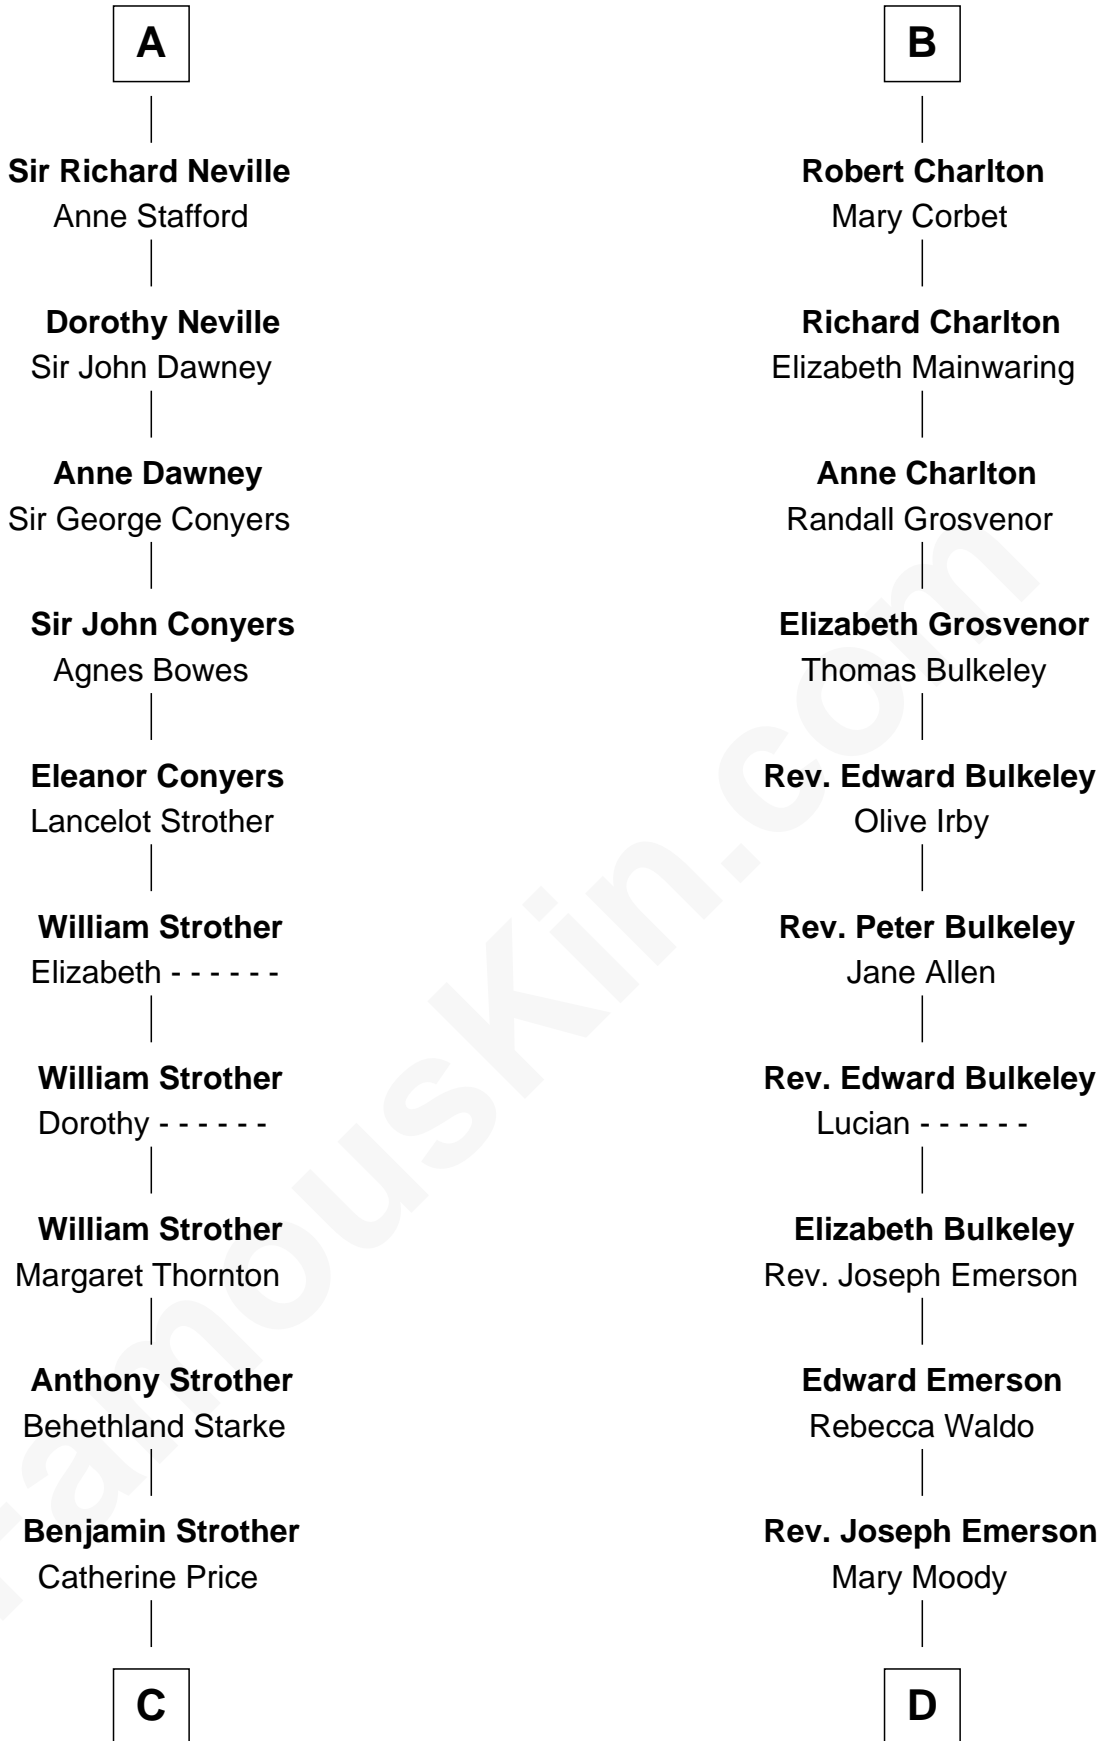

FamousKin.com Relationship Chart of

Randolph Scott

Movie Actor

19th cousin 2 times removed of

Ralph Waldo Emerson

American Poet

Alan la Zouche

Ellen de Quincy

C

Catherine Price Strother

Joseph Minor Crane

John William Crane

Margaret Ann Sadler

Joseph Minor Crane

Lavinia Lionberger

Lucy Lionberger Crane