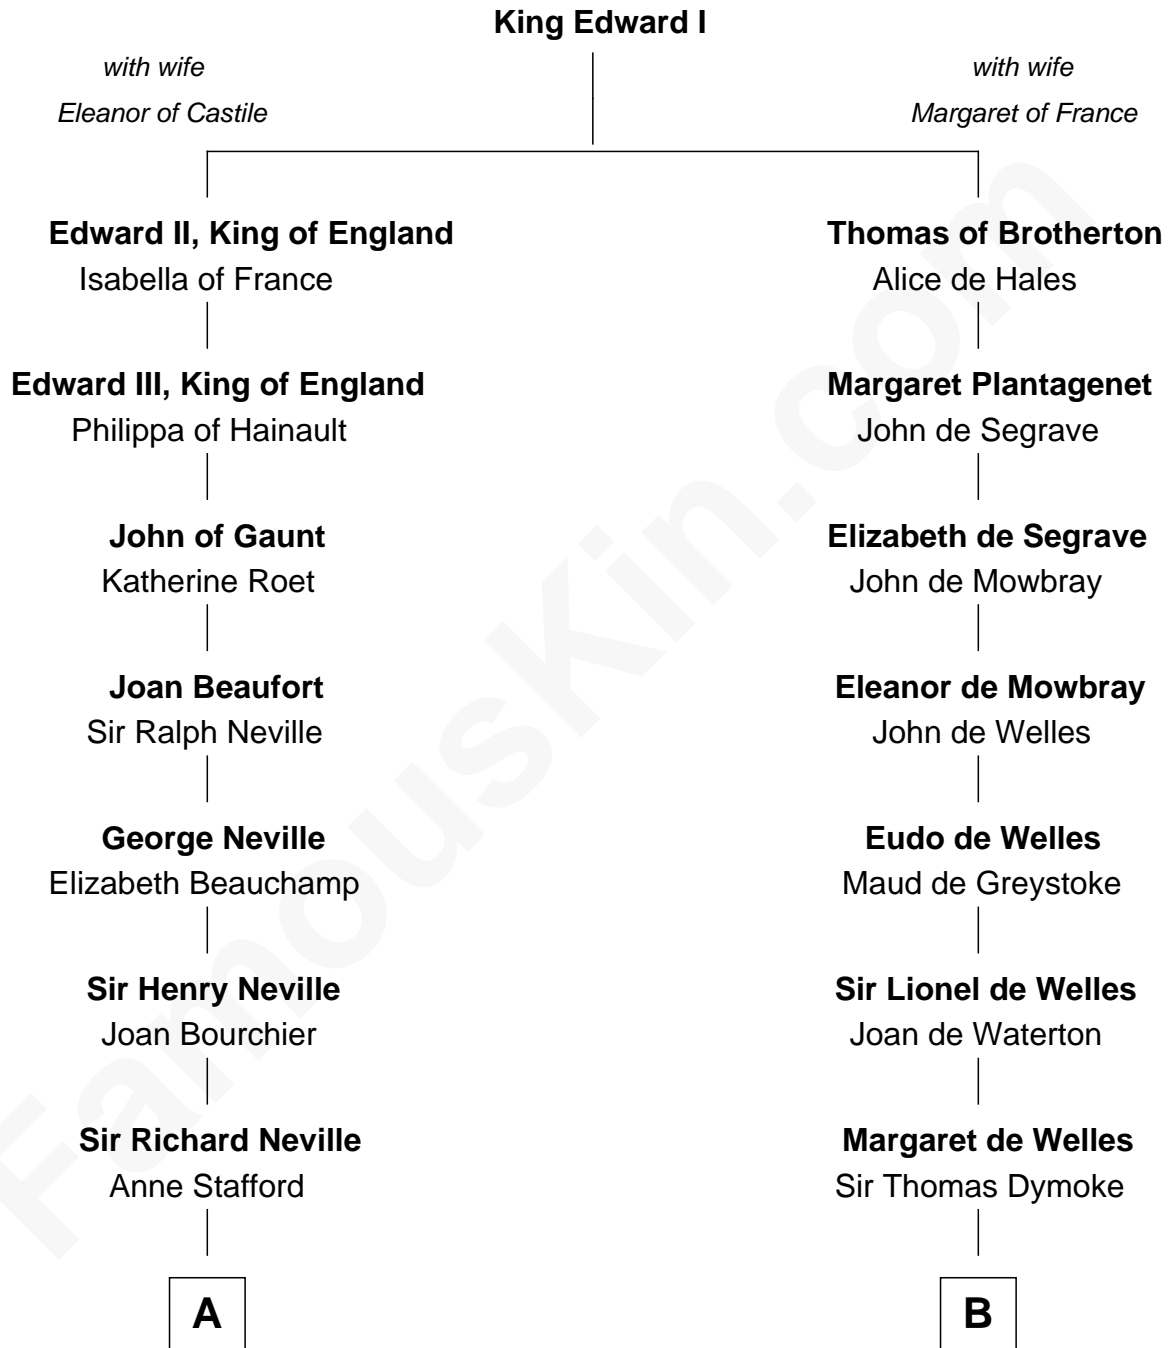

FamousKin.com
Relationship Chart of
Randolph Scott
Movie Actor

18th cousin 2 times removed of
Ralph Waldo Emerson
American Poet

C

John William Crane
Margaret Ann Sadler

Joseph Minor Crane
Lavinia Lionberger