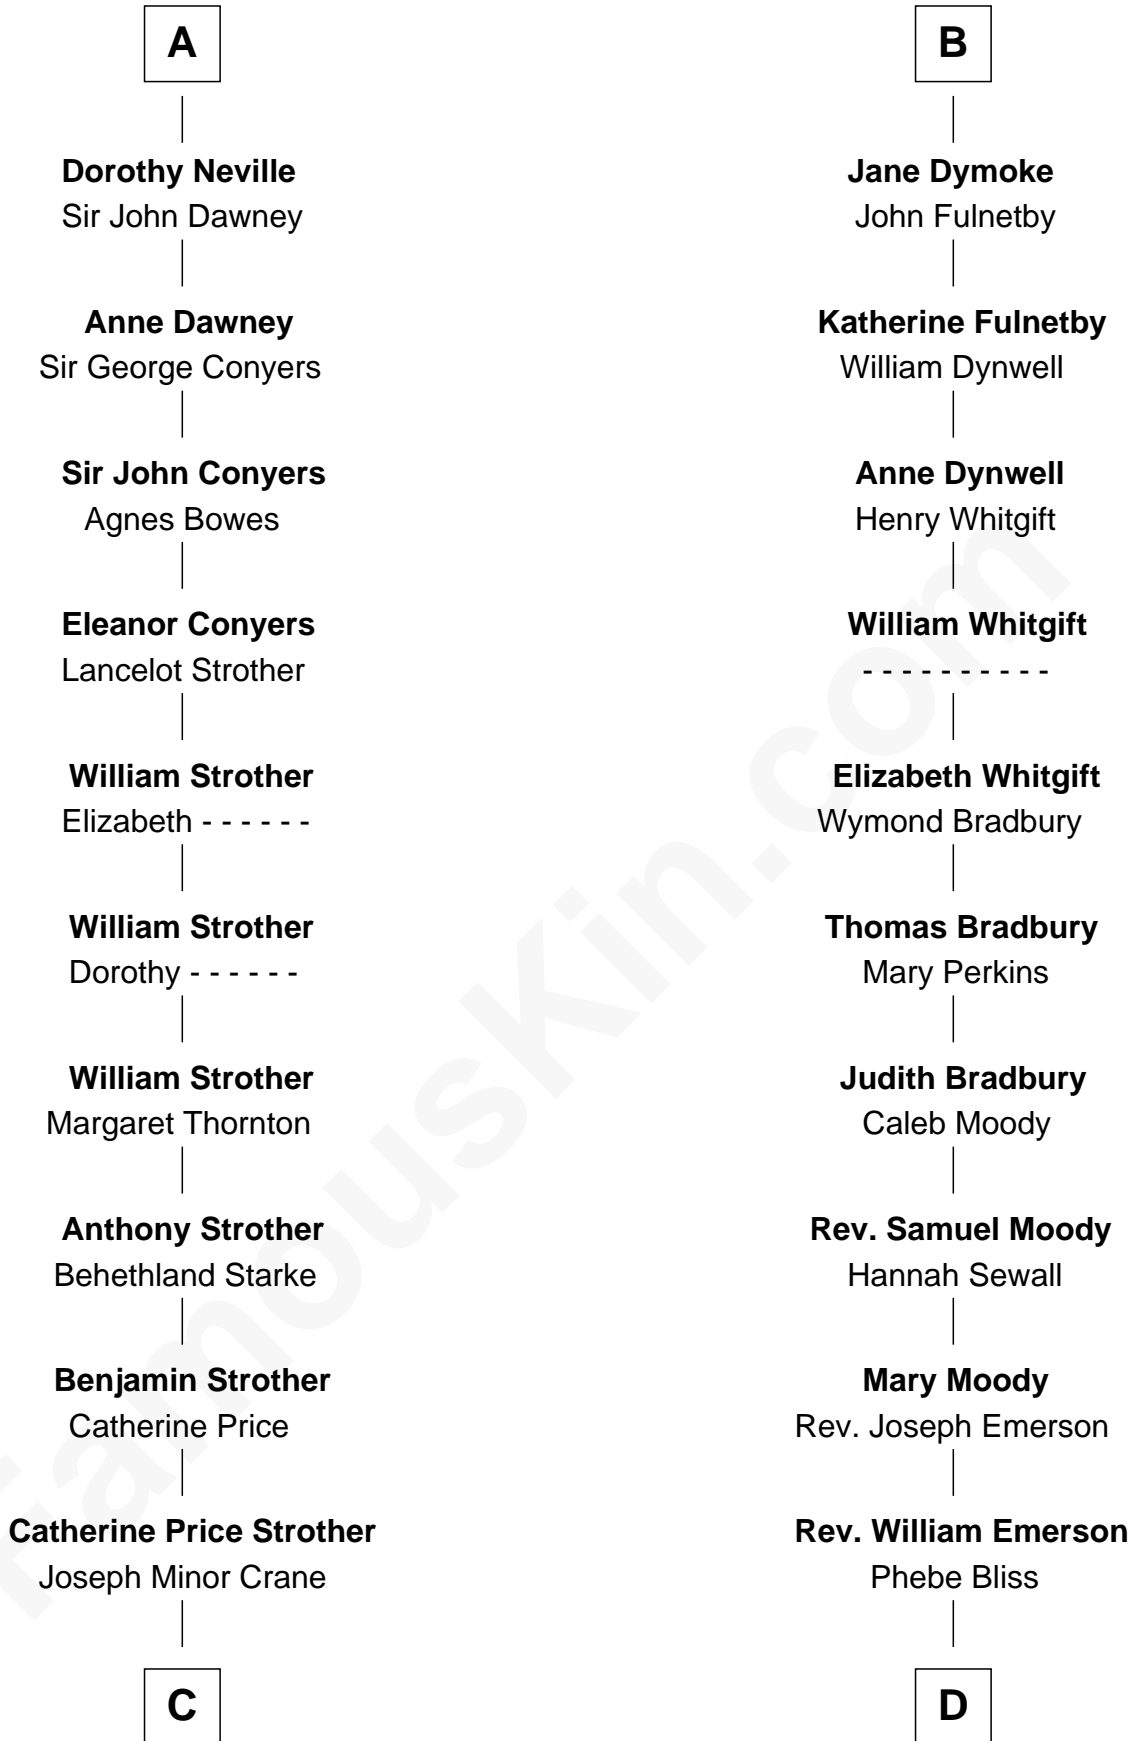

FamousKin.com
Relationship Chart of
Randolph Scott
Movie Actor

18th cousin 2 times removed of
Ralph Waldo Emerson
American Poet

C

John William Crane
Margaret Ann Sadler

Joseph Minor Crane
Lavinia Lionberger

Lucy Lionberger Crane
George Grant Scott

Randolph Scott
Movie Actor

D

Rev. William Emerson
Ruth Haskins

Ralph Waldo Emerson
American Poet

FamousKin.com