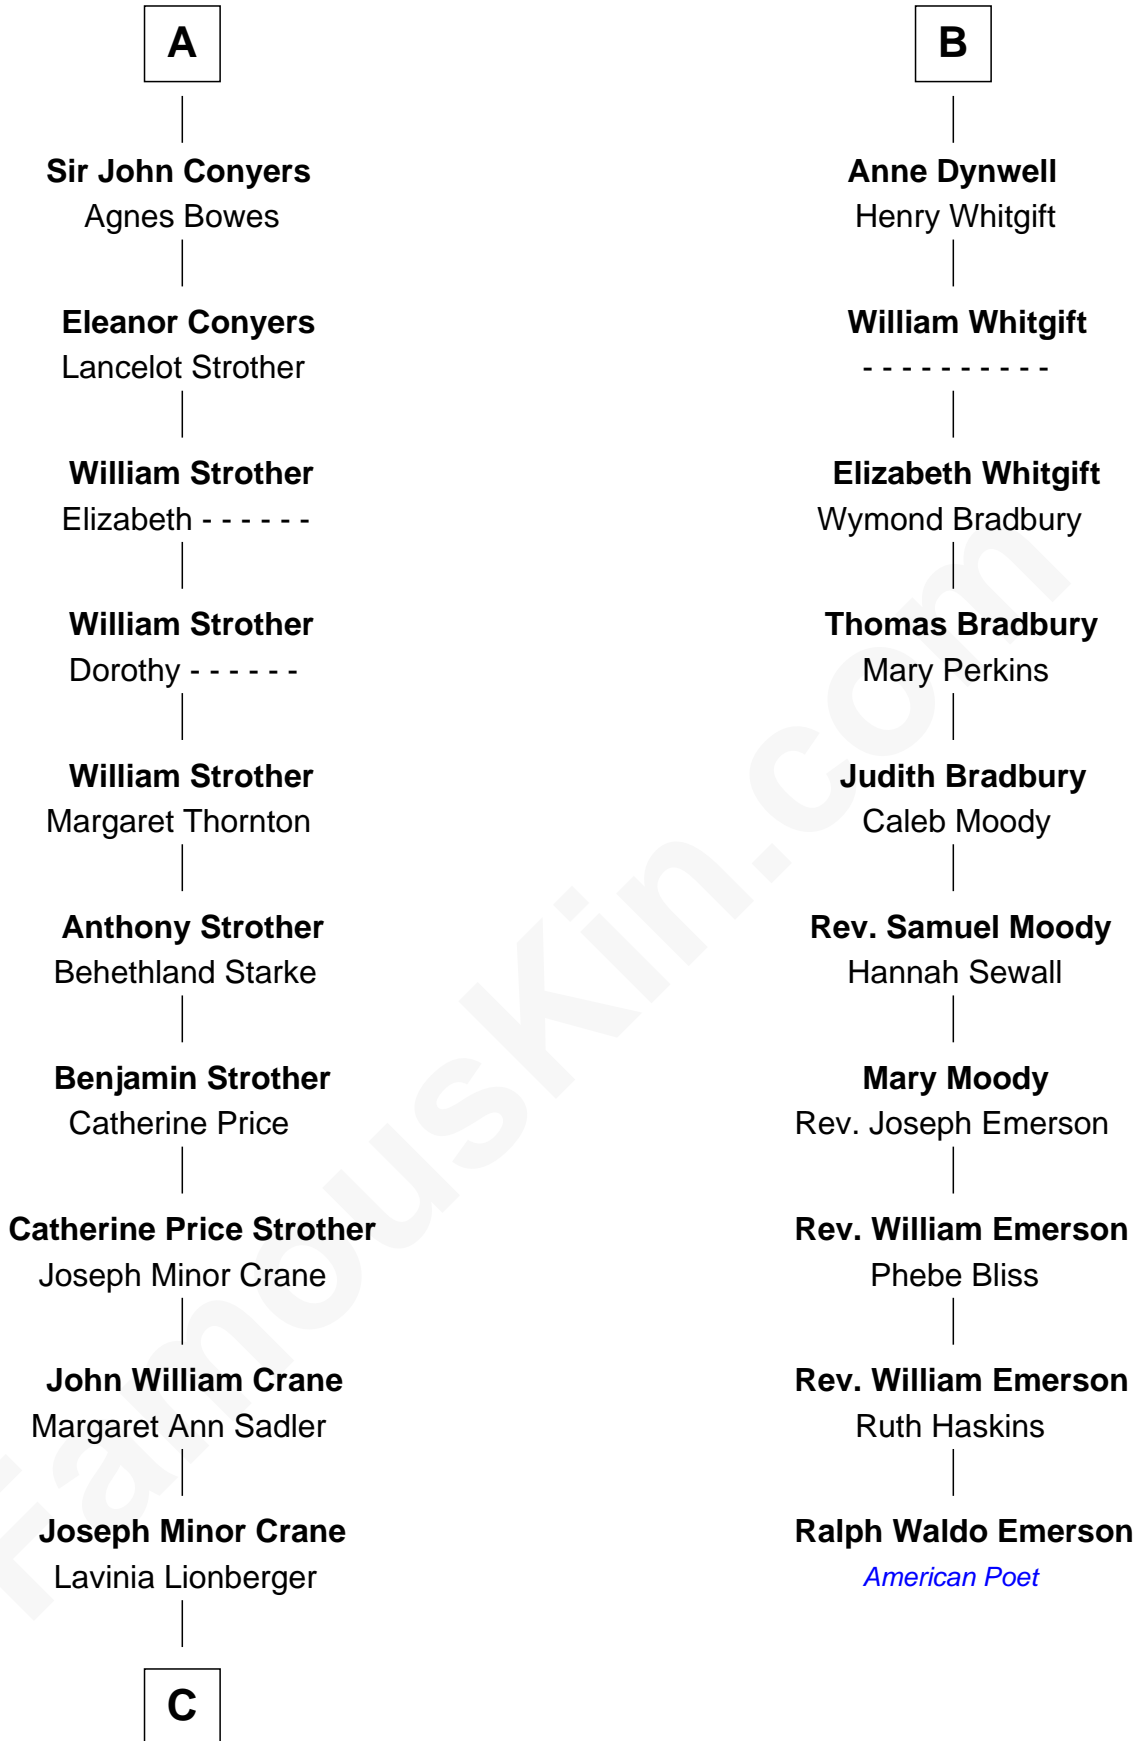

# FamousKin.com Relationship Chart of

**Randolph Scott**

*Movie Actor*

16th cousin 2 times removed of

**Ralph Waldo Emerson**

*American Poet*

**C**

—  
**Lucy Lionberger Crane**

George Grant Scott

—  
**Randolph Scott**

*Movie Actor*

FamousKin.com