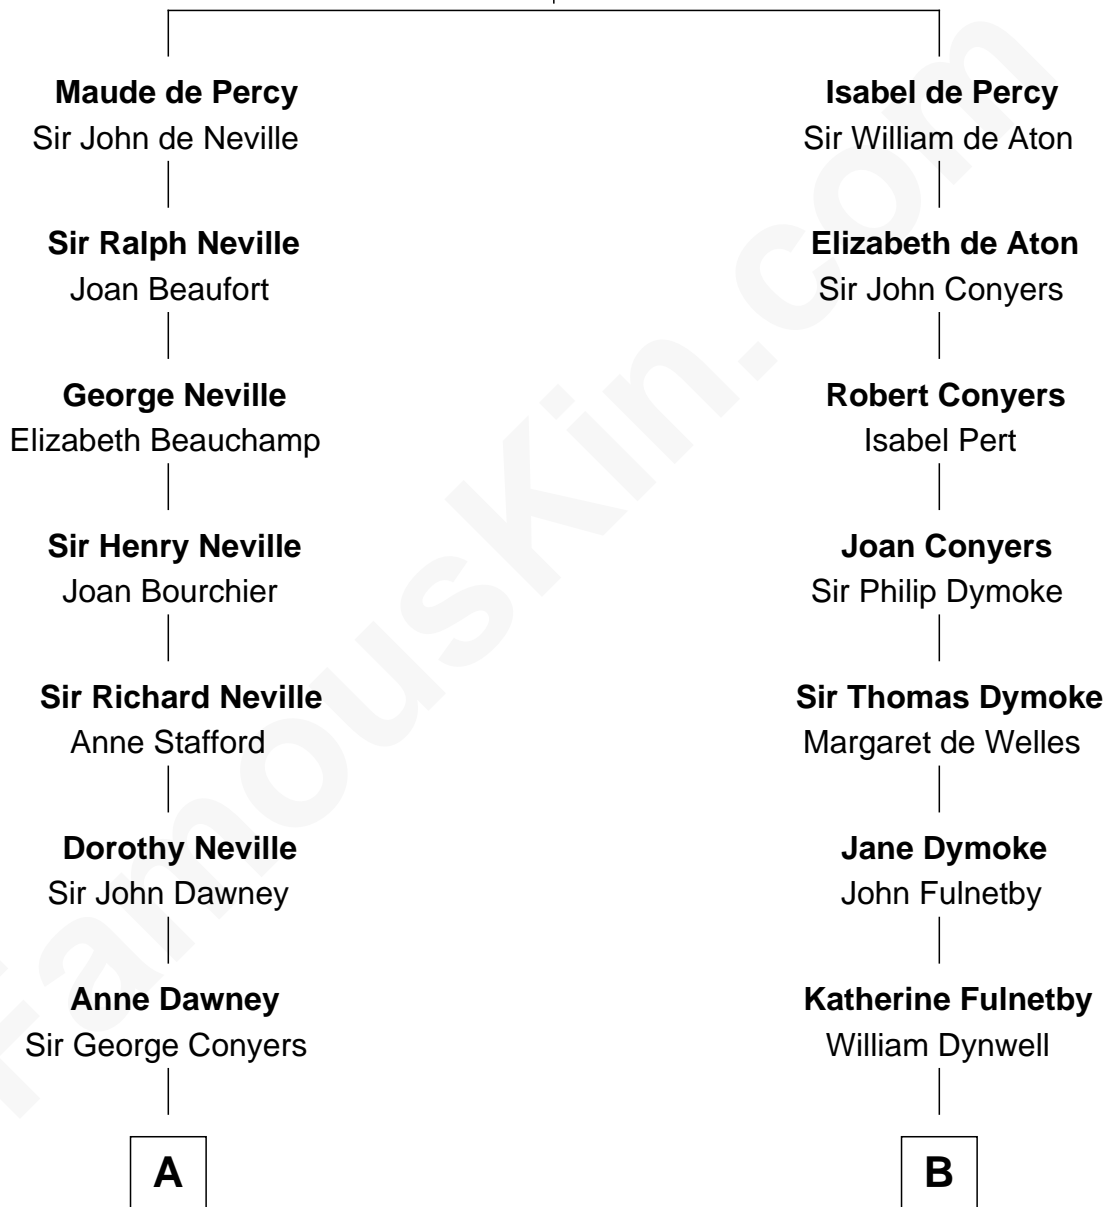

FamousKin.com Relationship Chart of

Randolph Scott

Movie Actor

16th cousin 2 times removed of

Ralph Waldo Emerson

American Poet

Sir Henry de Percy

Idoine de Clifford

C

—
Lucy Lionberger Crane

George Grant Scott

—
Randolph Scott

Movie Actor

FamousKin.com