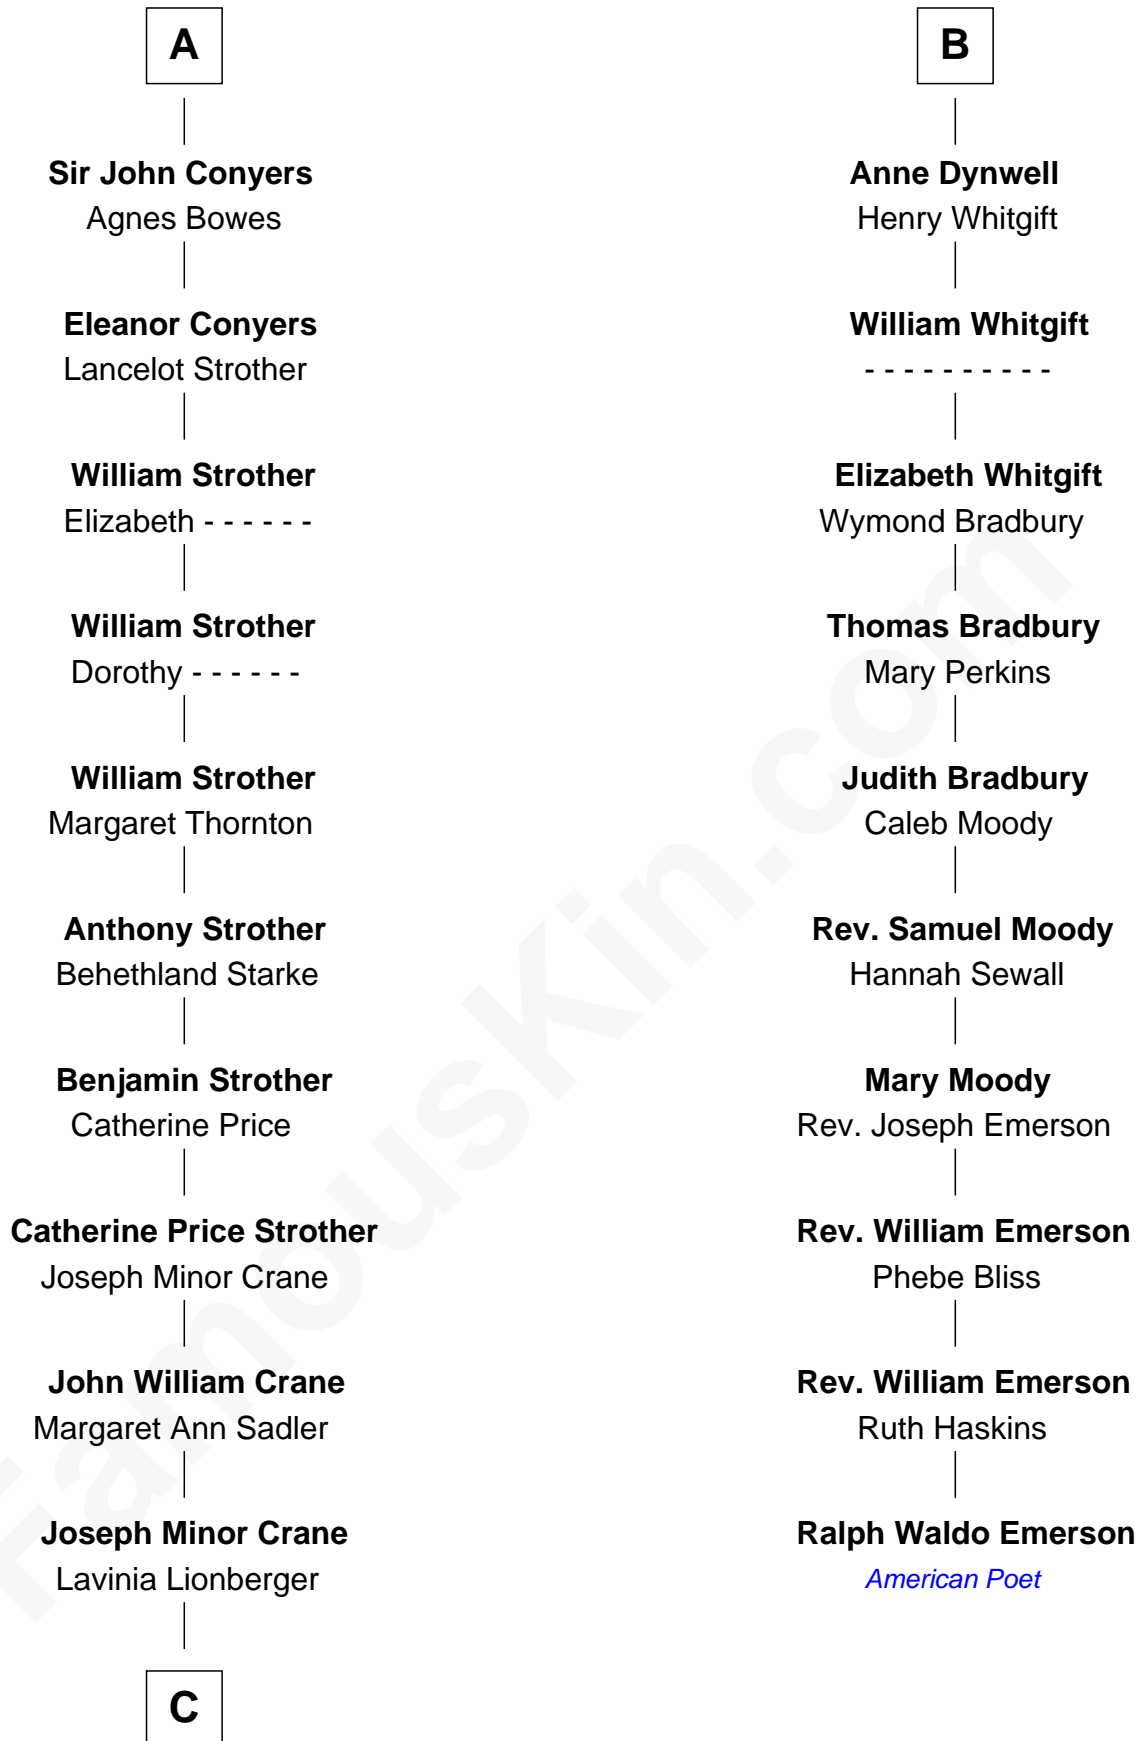

FamousKin.com Relationship Chart of

Randolph Scott

Movie Actor

16th cousin 2 times removed of

Ralph Waldo Emerson

American Poet

Sir Henry de Percy

Idoine de Clifford

C

—
Lucy Lionberger Crane

George Grant Scott

—
Randolph Scott

Movie Actor

FamousKin.com