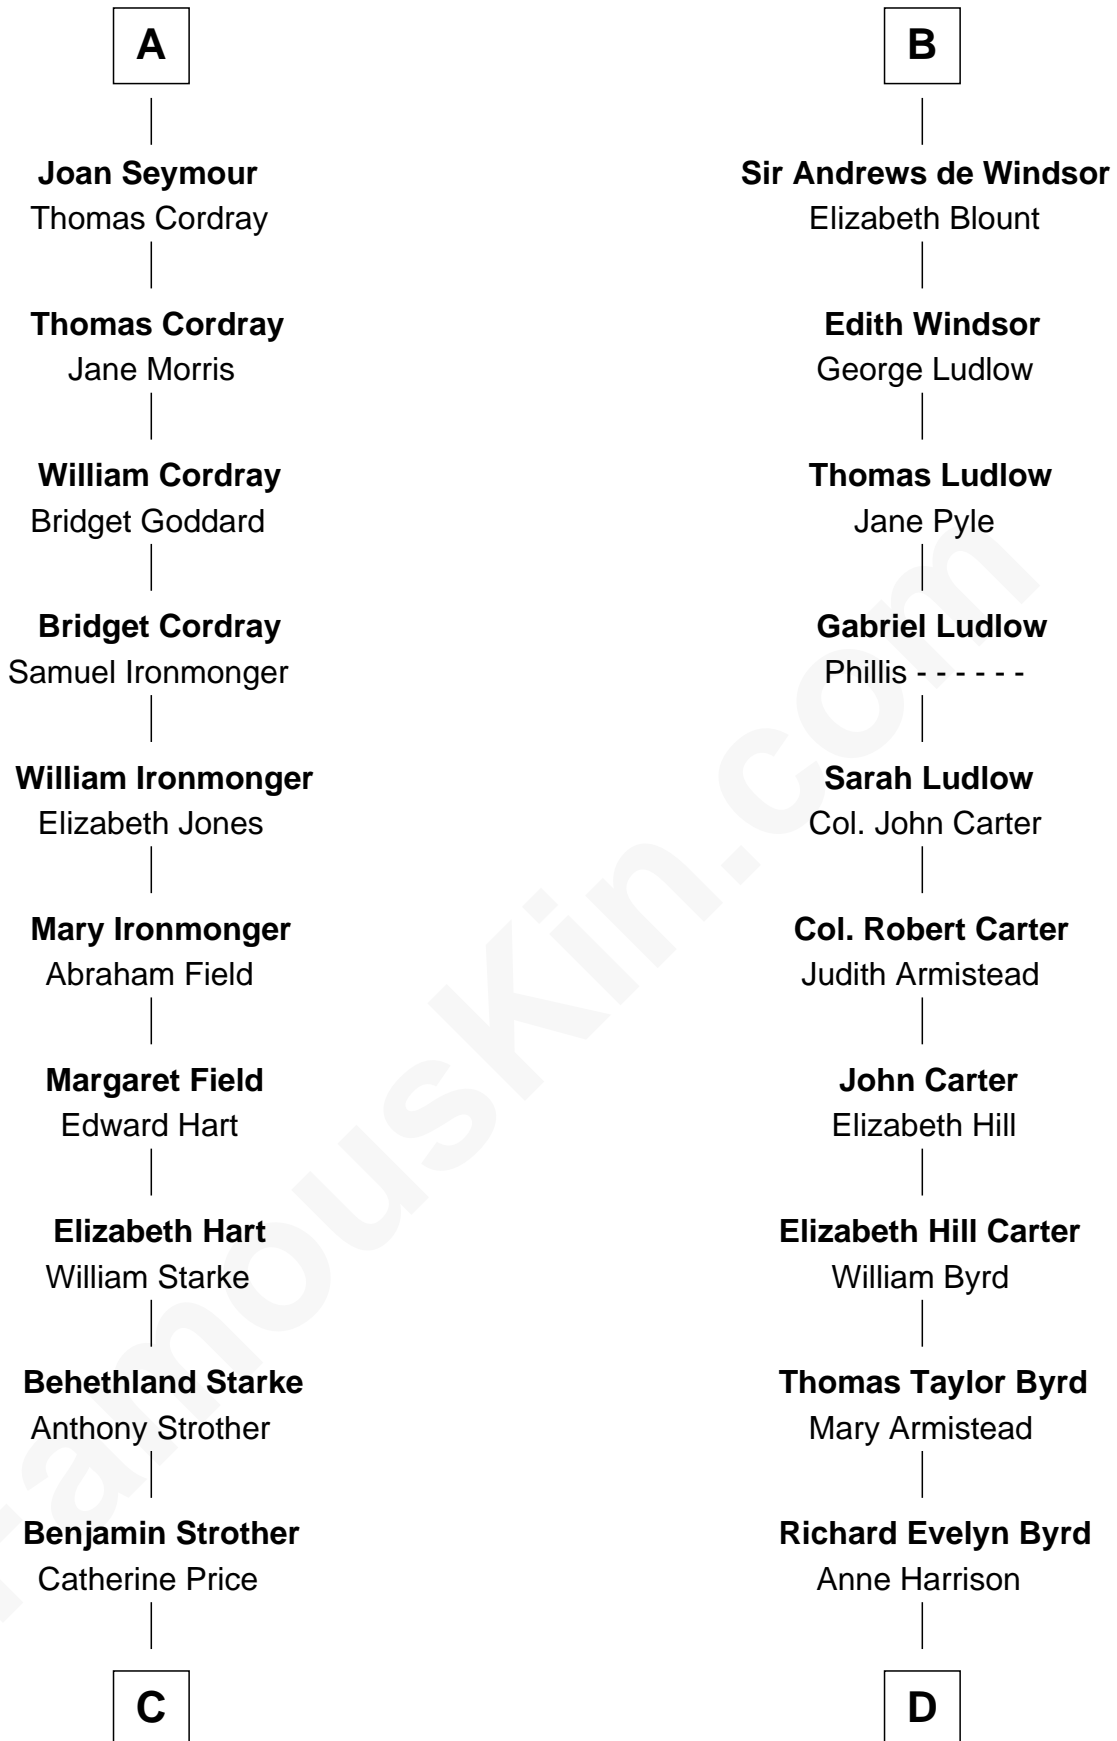

FamousKin.com
Relationship Chart of
Randolph Scott
Movie Actor

19th cousin 2 times removed of
Admiral Richard Byrd
Polar Explorer

Sir Hugh de Courtenay
 Eleanor le Despencer

C

Catherine Price Strother

Joseph Minor Crane

John William Crane

Margaret Ann Sadler

Joseph Minor Crane

Lavinia Lionberger

Lucy Lionberger Crane

George Grant Scott

Randolph Scott

Movie Actor

D

Col. William Byrd

Jane Meriwether Rivers

Richard Evelyn Byrd

Eleanor Bolling Flood

Admiral Richard Byrd

Polar Explorer