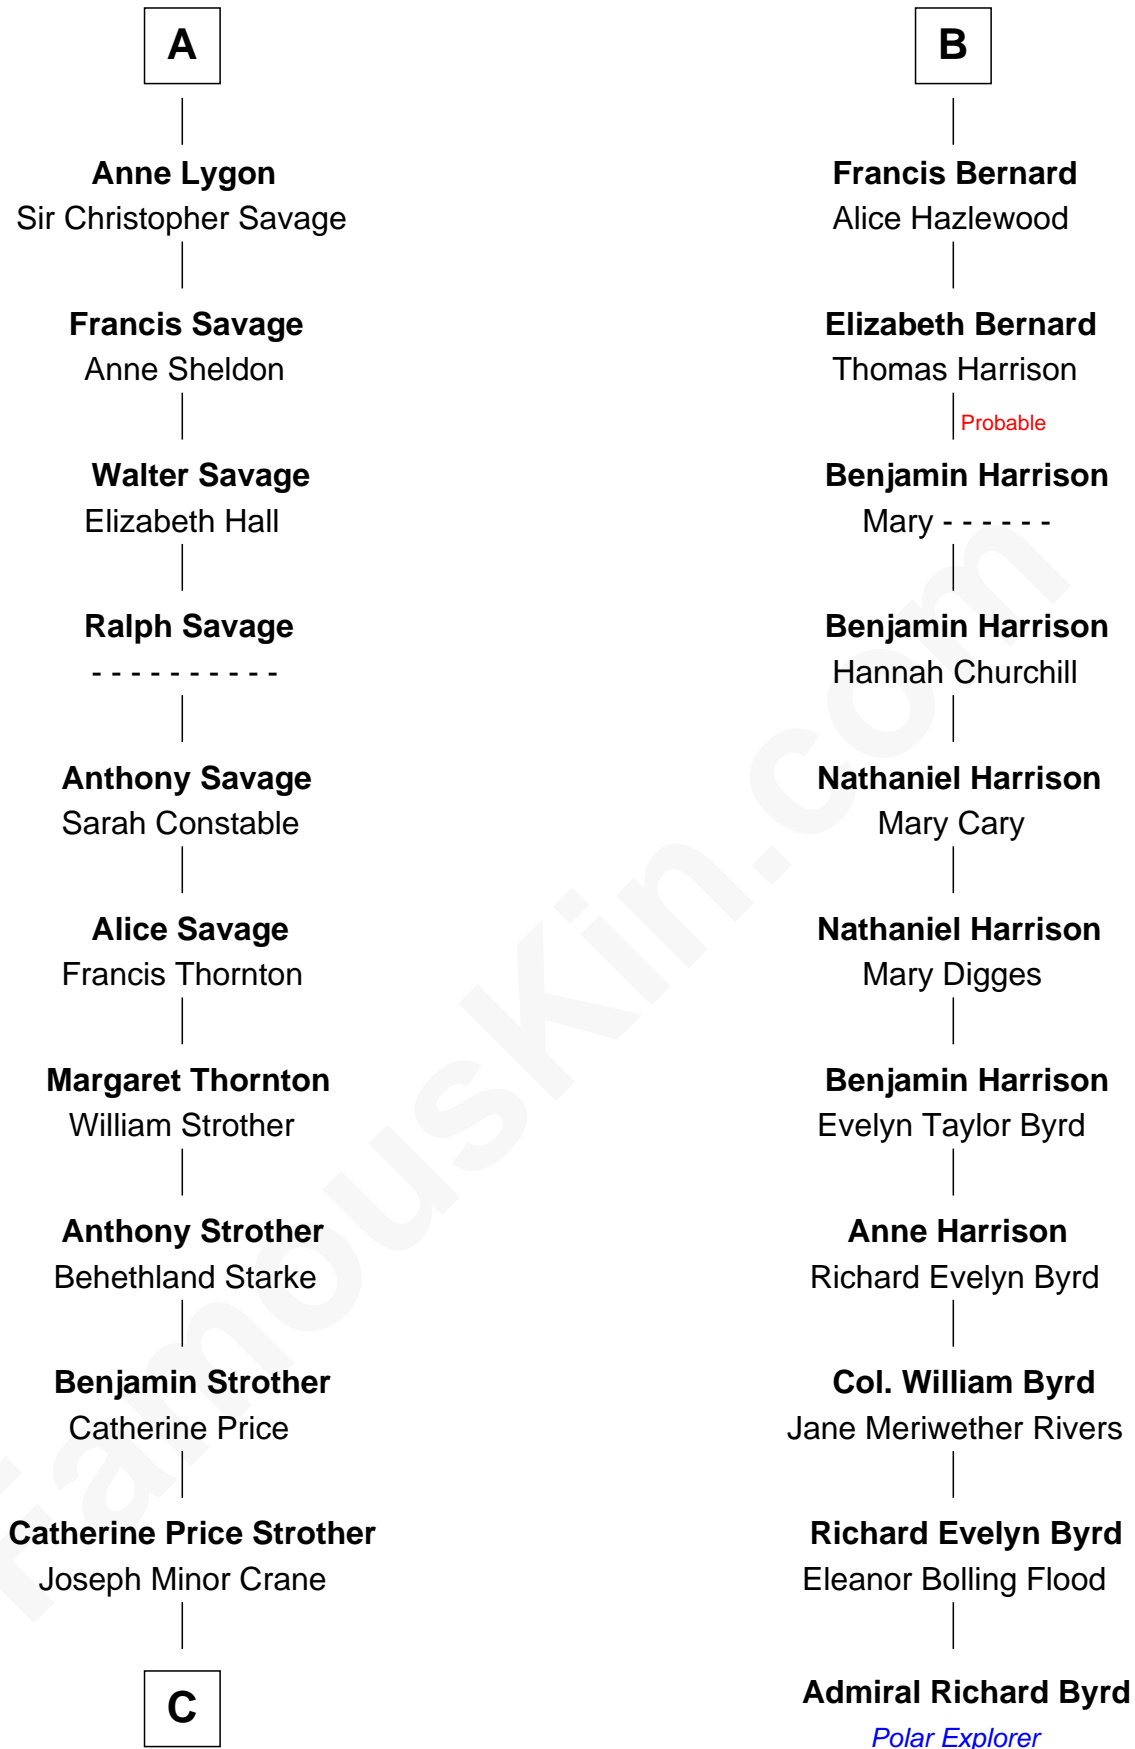

FamousKin.com
Relationship Chart of
Randolph Scott
Movie Actor

17th cousin 3 times removed of
Admiral Richard Byrd
Polar Explorer

C

—
John William Crane

Margaret Ann Sadler

—
Joseph Minor Crane

Lavinia Lionberger

—
Lucy Lionberger Crane

George Grant Scott

—
Randolph Scott

Movie Actor

FamousKin.com