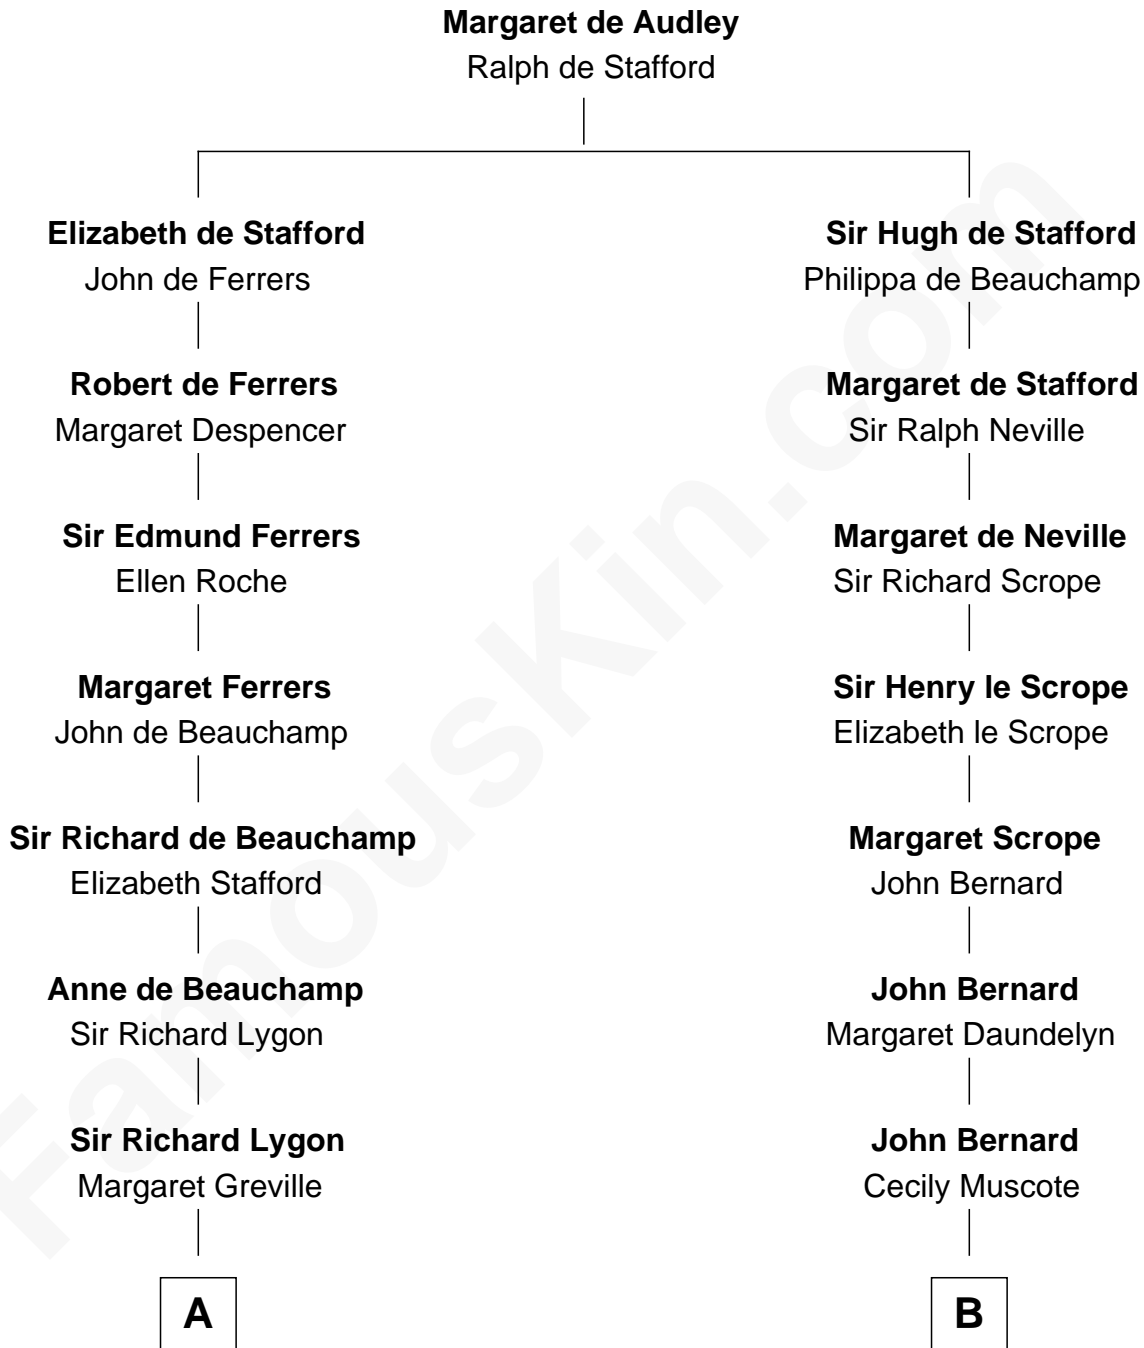

FamousKin.com
Relationship Chart of
Randolph Scott
Movie Actor

17th cousin 3 times removed of
Admiral Richard Byrd
Polar Explorer

C

—
John William Crane

Margaret Ann Sadler

—
Joseph Minor Crane

Lavinia Lionberger

—
Lucy Lionberger Crane

George Grant Scott

—
Randolph Scott

Movie Actor

FamousKin.com