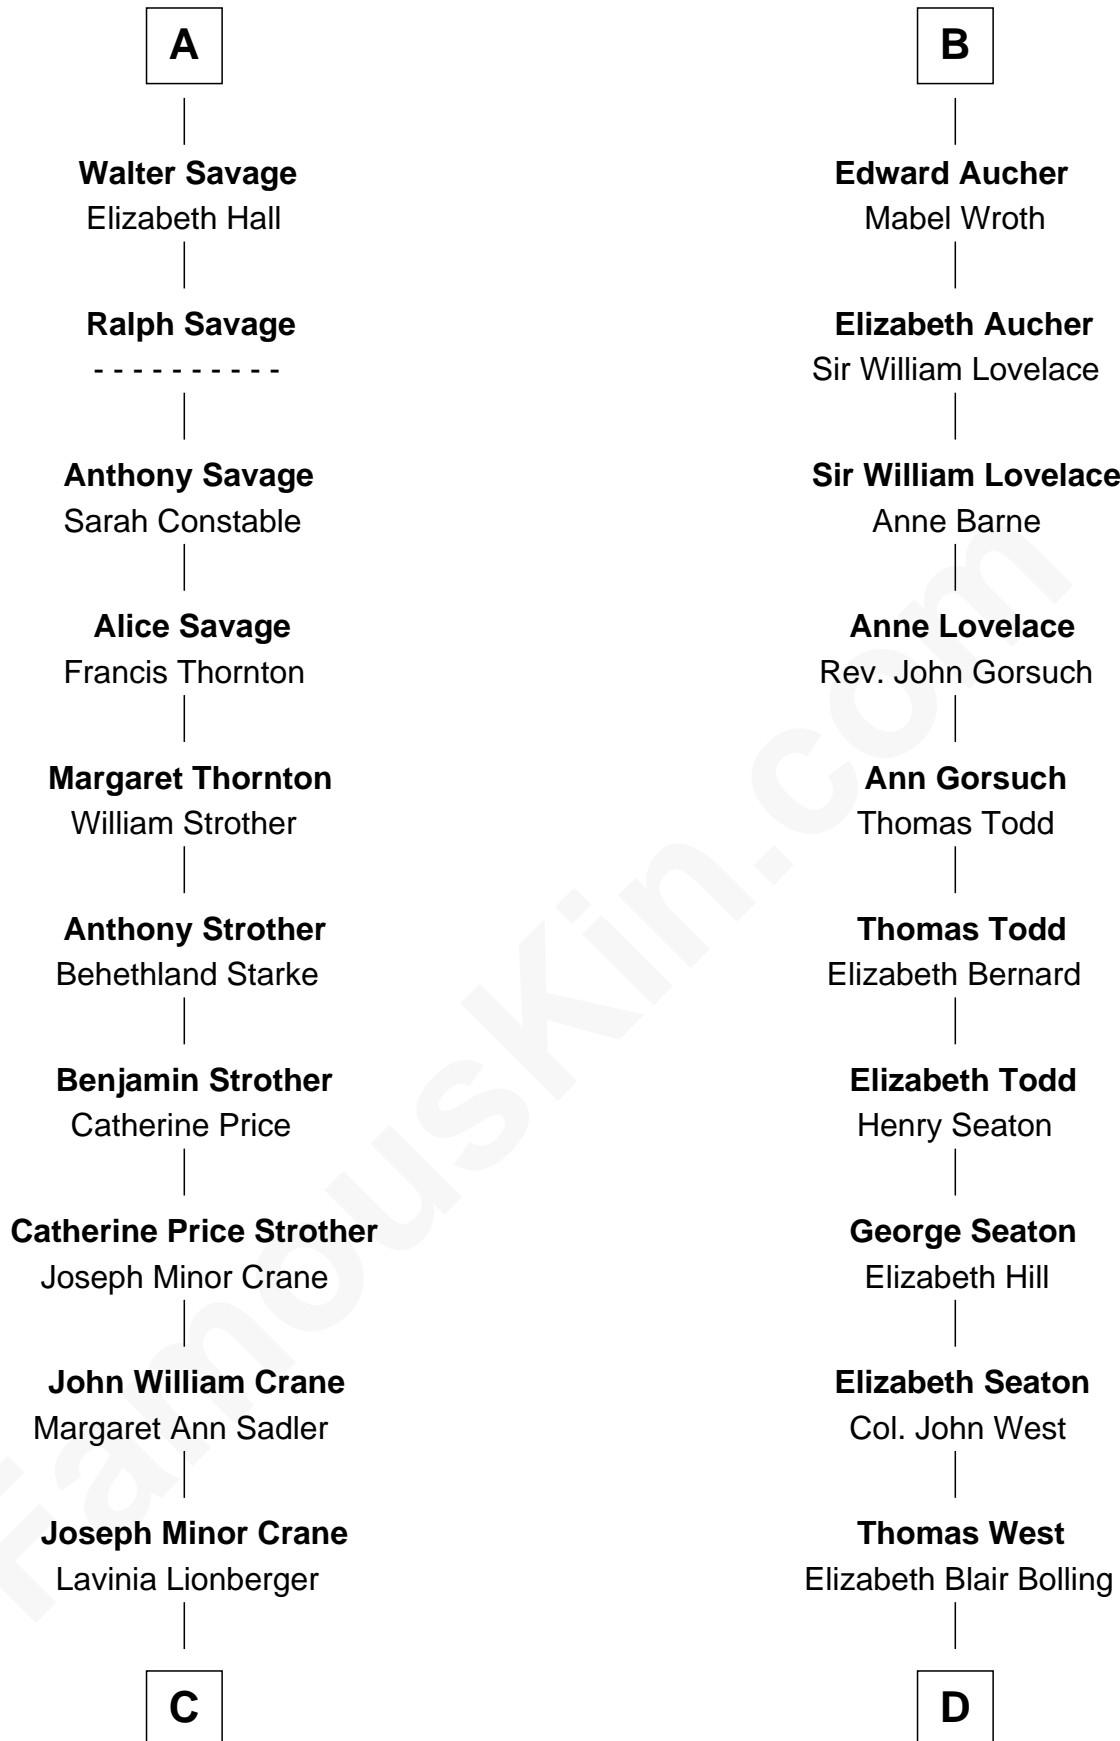

FamousKin.com
Relationship Chart of
Randolph Scott
Movie Actor

18th cousin 3 times removed of
Admiral Richard Byrd
Polar Explorer

C

Lucy Lionberger Crane

George Grant Scott

Randolph Scott

Movie Actor

D

Eliza Bolling West

Dr. Joel Walker Flood

Col. Henry De La Warr Flood

Mary Elizabeth Trent

Joel Walker Flood

Ella Faulkner

Eleanor Bolling Flood

Richard Evelyn Byrd