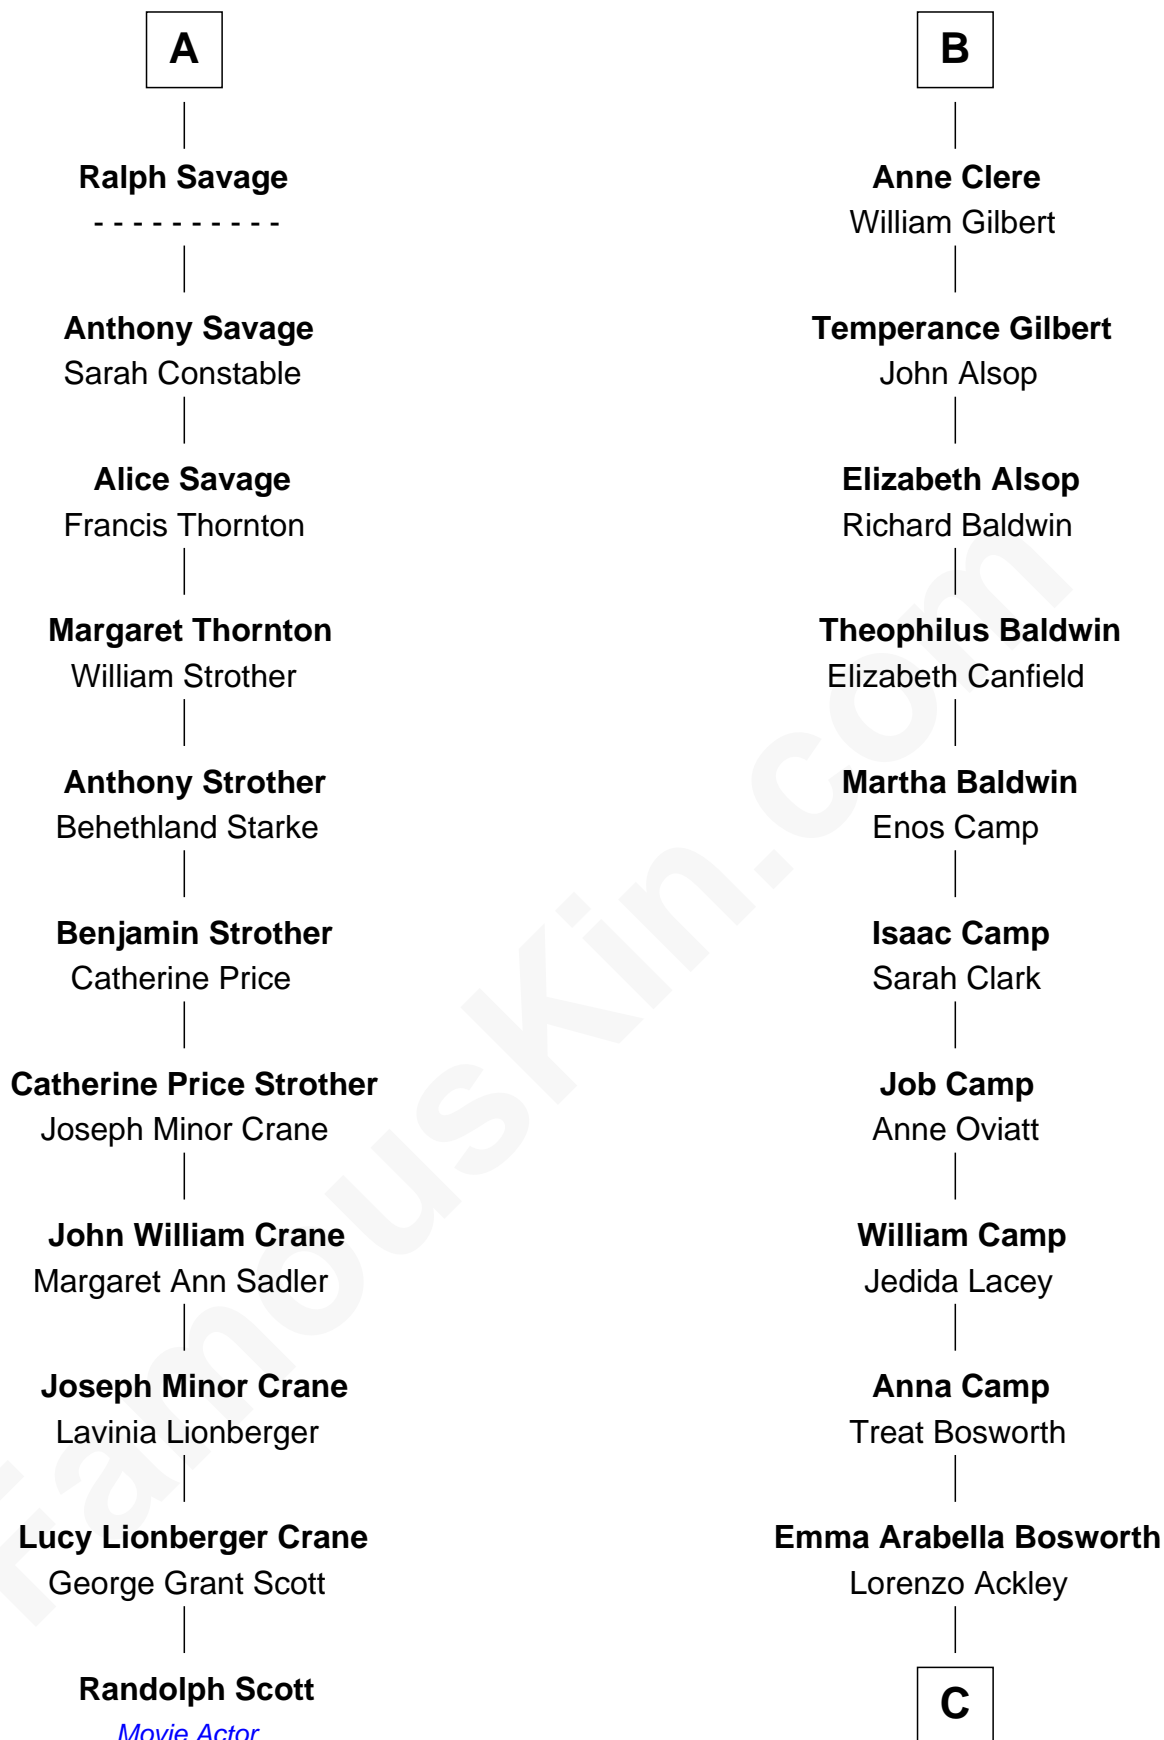

**FamousKin.com**  
**Relationship Chart of**  
**Randolph Scott**  
*Movie Actor*

17th cousin 4 times removed of  
**Sydney Biddle Barrows**  
*Mayflower Madam*

**Sir Richard Fitzalan**  
 Elizabeth de Bohun

**Elizabeth Fitzalan**  
 Sir Robert Goushill

**Joan Fitzalan**  
 Sir William Beauchamp

**Joan Goushill**  
 Sir Thomas Stanley

**Joan Beauchamp**  
 James Butler

**Katherine Stanley**  
 Sir John Savage

**Sir Thomas Butler**  
 Anne Hankeford

**Sir Christopher Savage**  
 Anne Stanley

**Margaret Butler**  
 Sir William Boleyn

**Sir Christopher Savage**  
 Anne Lygon

**Alice Boleyn**  
 Sir Robert Clere

**Francis Savage**  
 Anne Sheldon

**Sir John Clere**  
 Anne Tyrrell

**Walter Savage**  
 Elizabeth Hall

**Sir Edmund Clere**  
 Frances Fulmerston

**A**

**B**

**C**

**Helen Eva Ackley**  
William Gildersleeve Parke

**Elizabeth Parke**  
Percy Ballantine