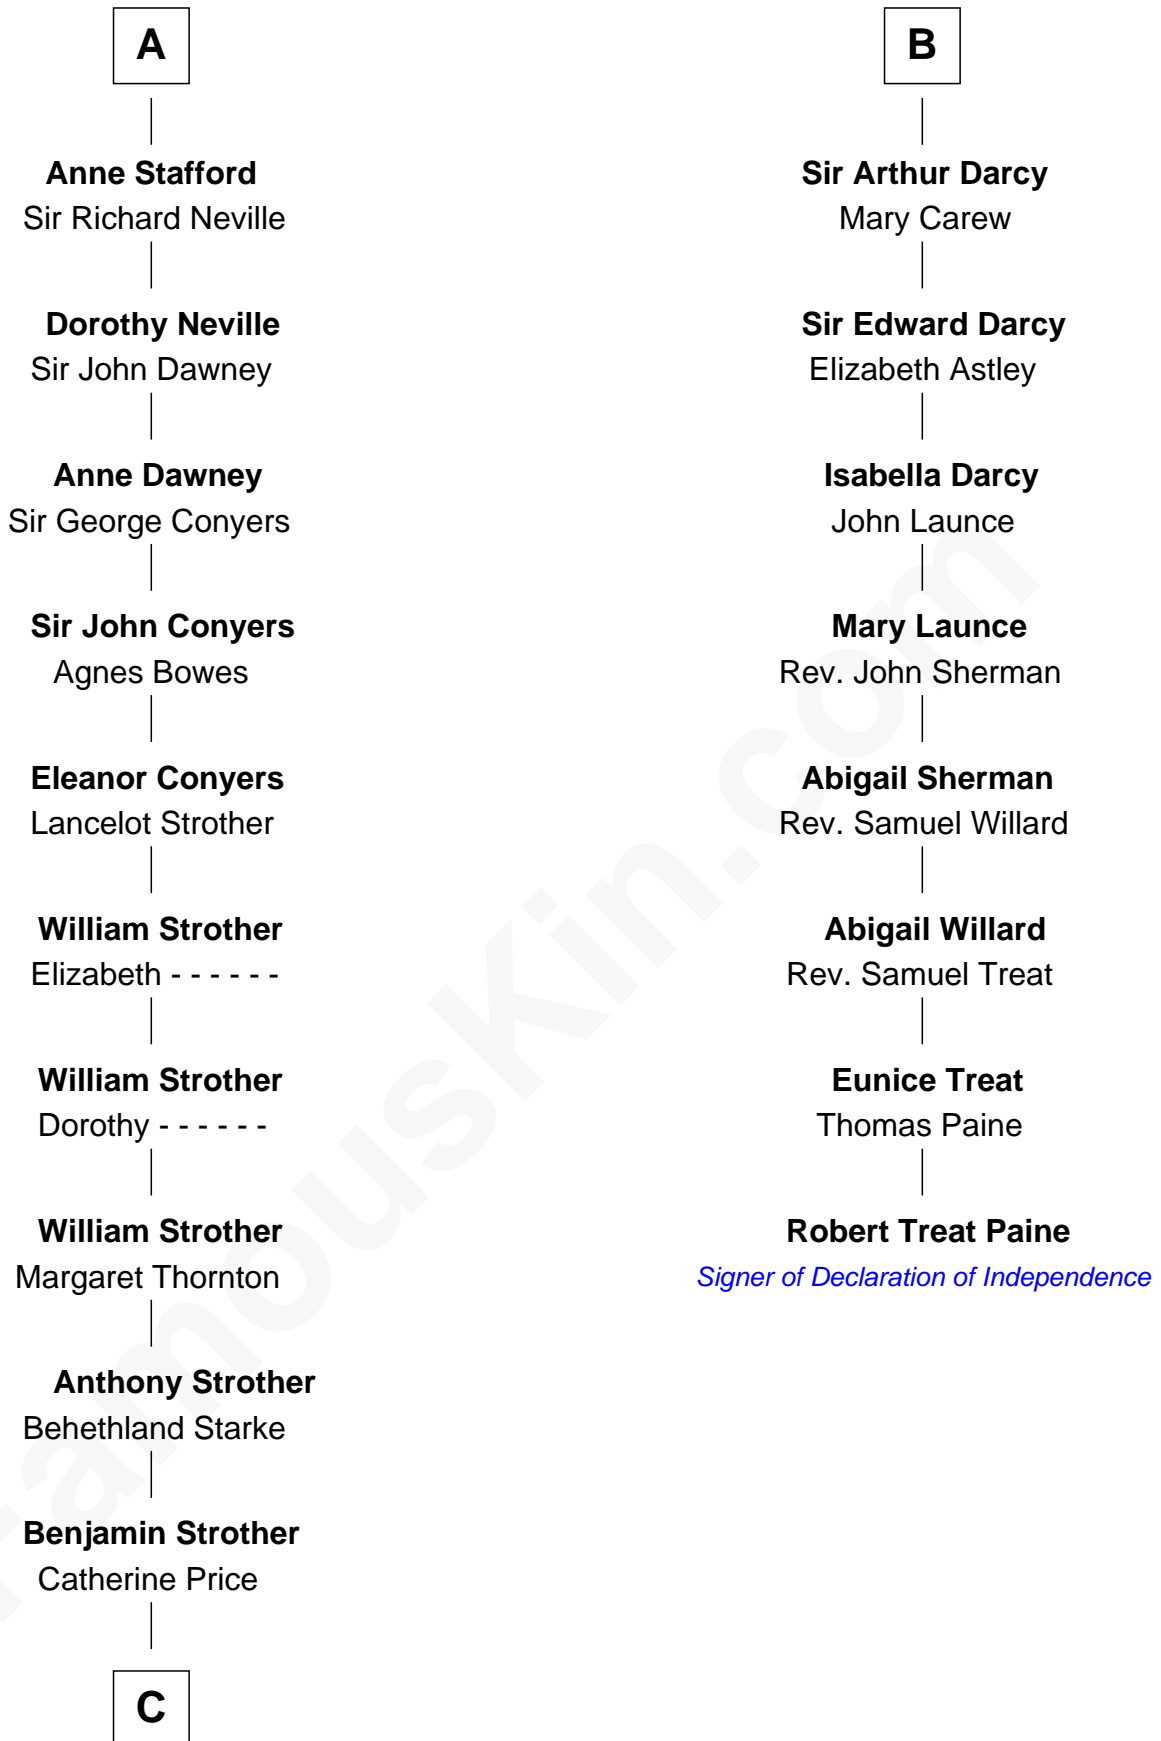

FamousKin.com

Relationship Chart of

Randolph Scott

Movie Actor

14th cousin 7 times removed of

Robert Treat Paine

Signer of the Declaration of Independence

C

—
Catherine Price Strother

Joseph Minor Crane

—
John William Crane

Margaret Ann Sadler

—
Joseph Minor Crane

Lavinia Lionberger

—
Lucy Lionberger Crane

George Grant Scott